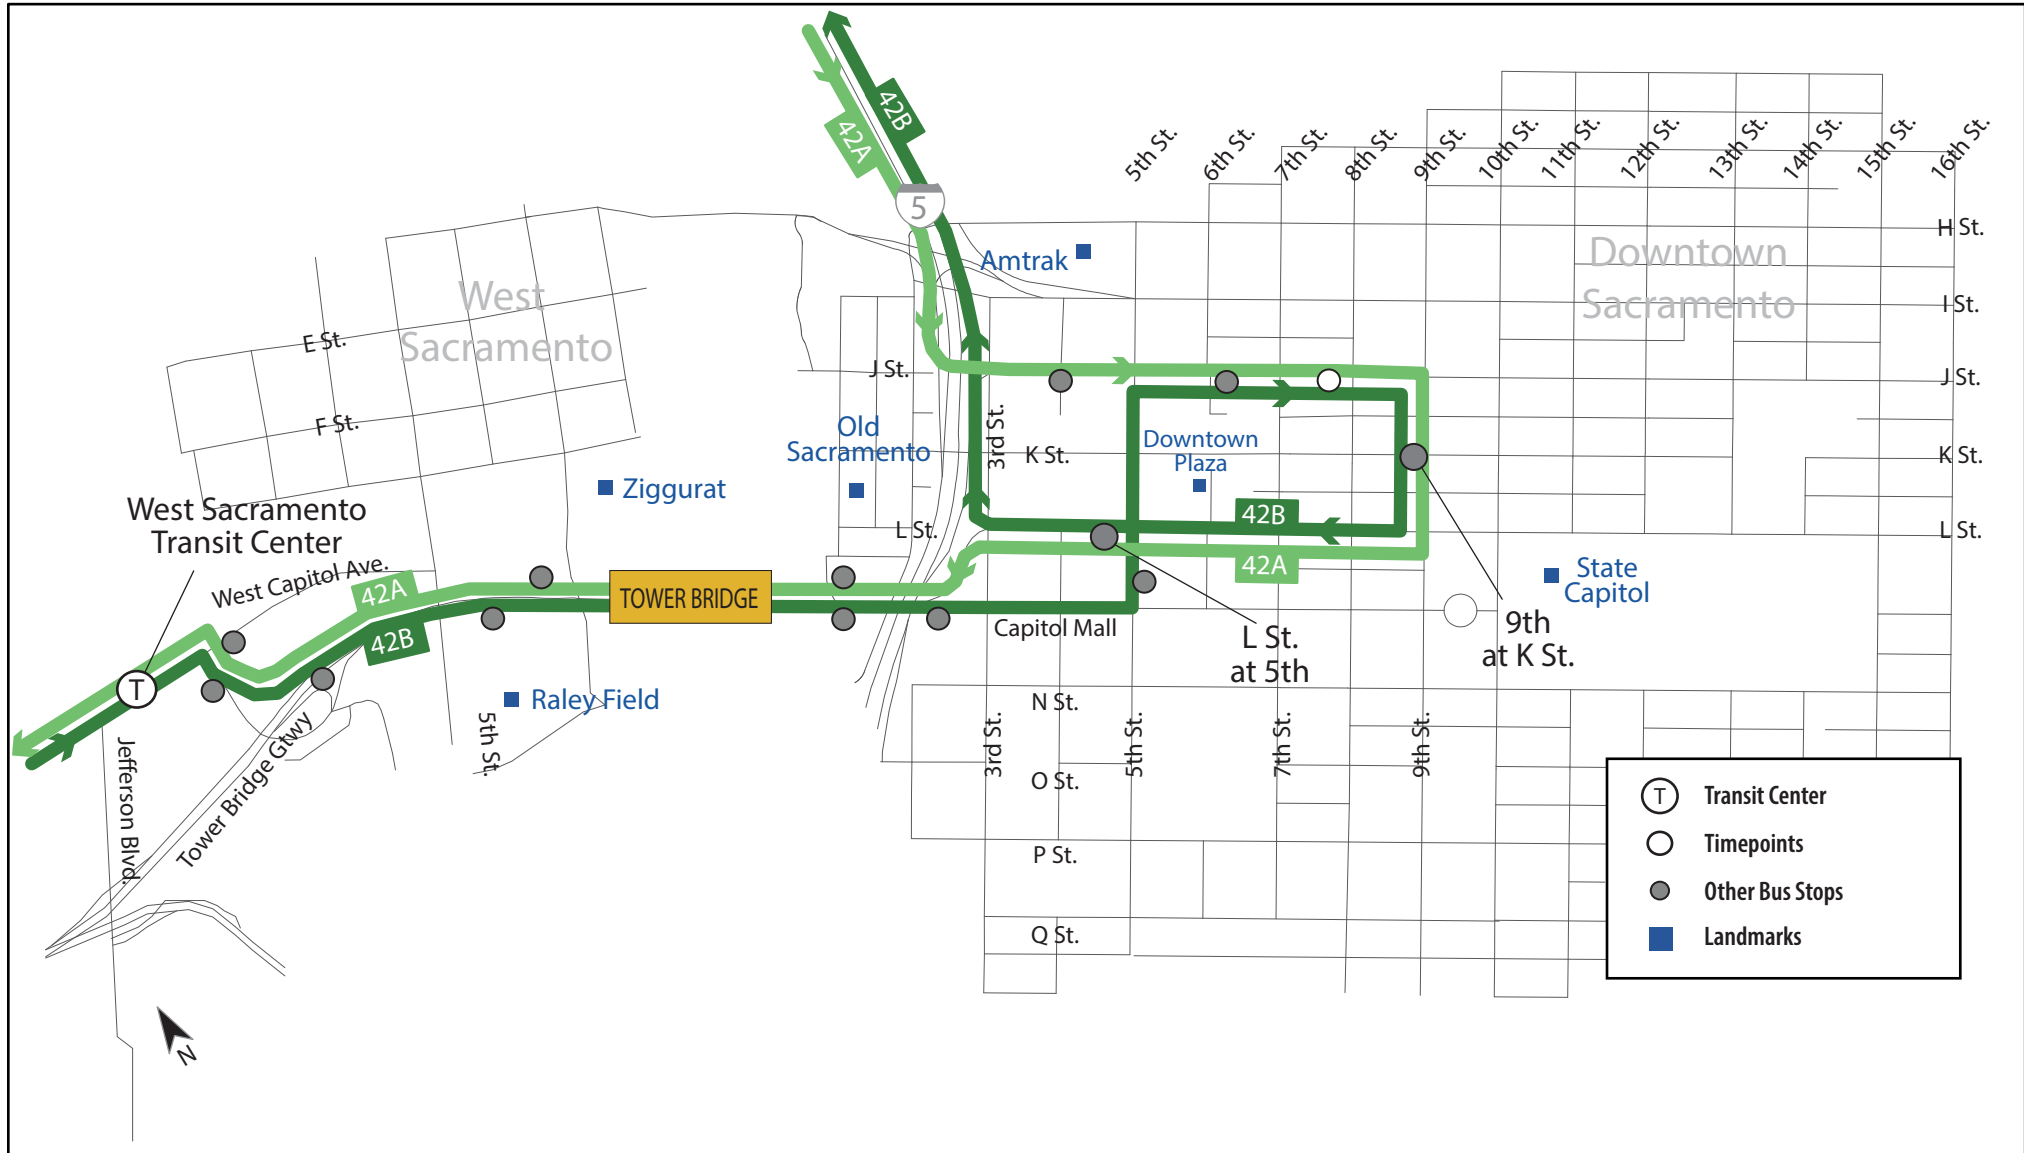

Route 42A and 42B

Last Updated: May 2023

Yolobus

Downtown Sacramento

Routes 42A and 42B provide hourly service, seven days a week, via an intercity clockwise and counter-clockwise loop. This service runs through parts of Woodland stopping at the airport and moves into Downtown Sacramento and the City of Davis.

City of Davis

Routes 42A and 42B provide hourly service, seven days a week, via an intercity clockwise and counter-clockwise loop. This service runs through parts of Woodland stopping at the airport and moves into Downtown Sacramento and the City of Davis.