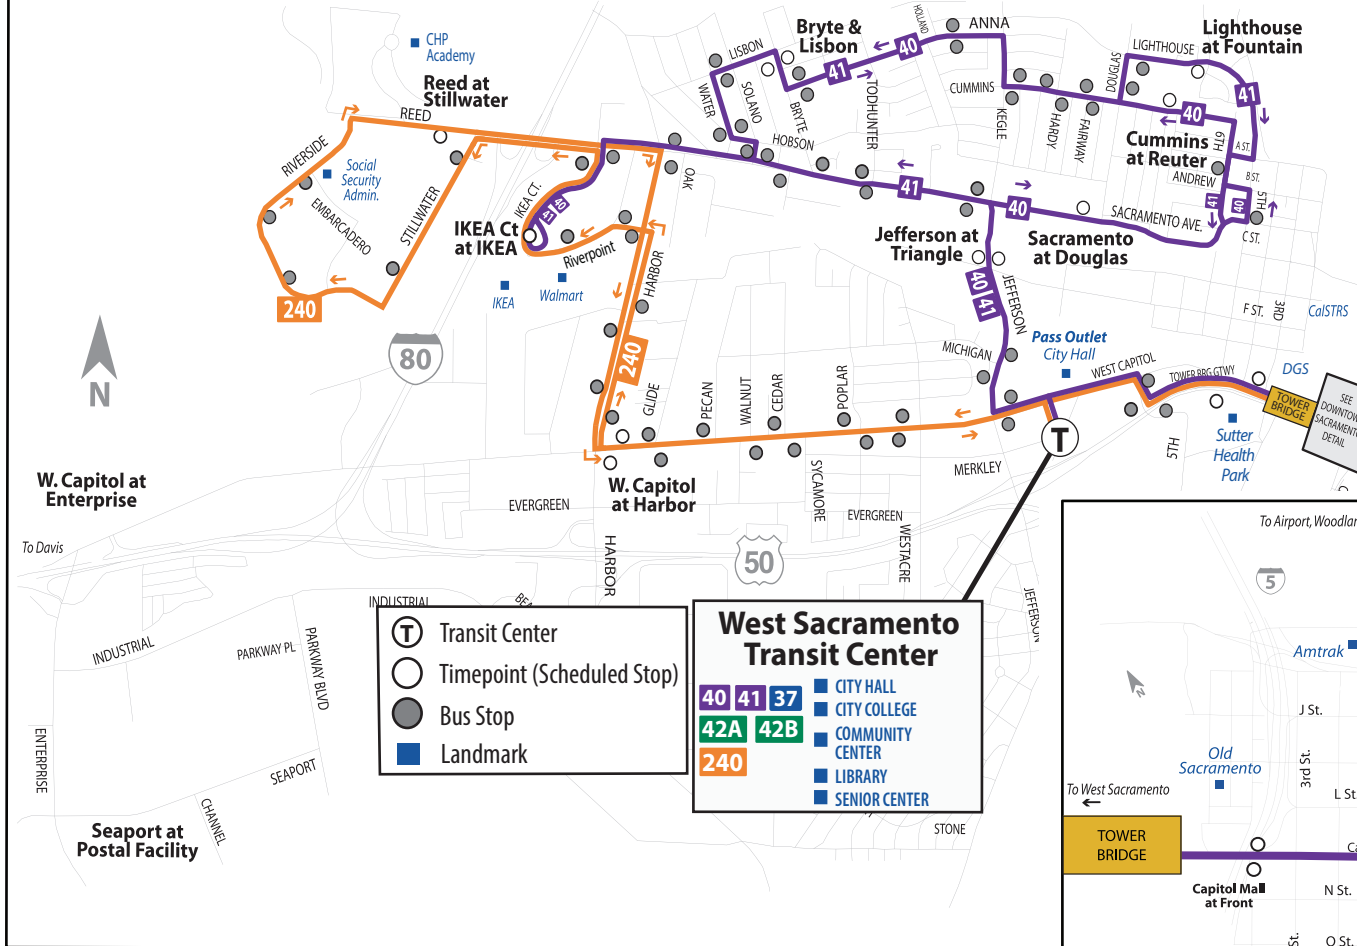

Route 40, 41, and 240

Last Updated: May 2023

Yolobus

WEST SACRAMENTO MAP

DOWNTOWN SACRAMENTO DETAIL