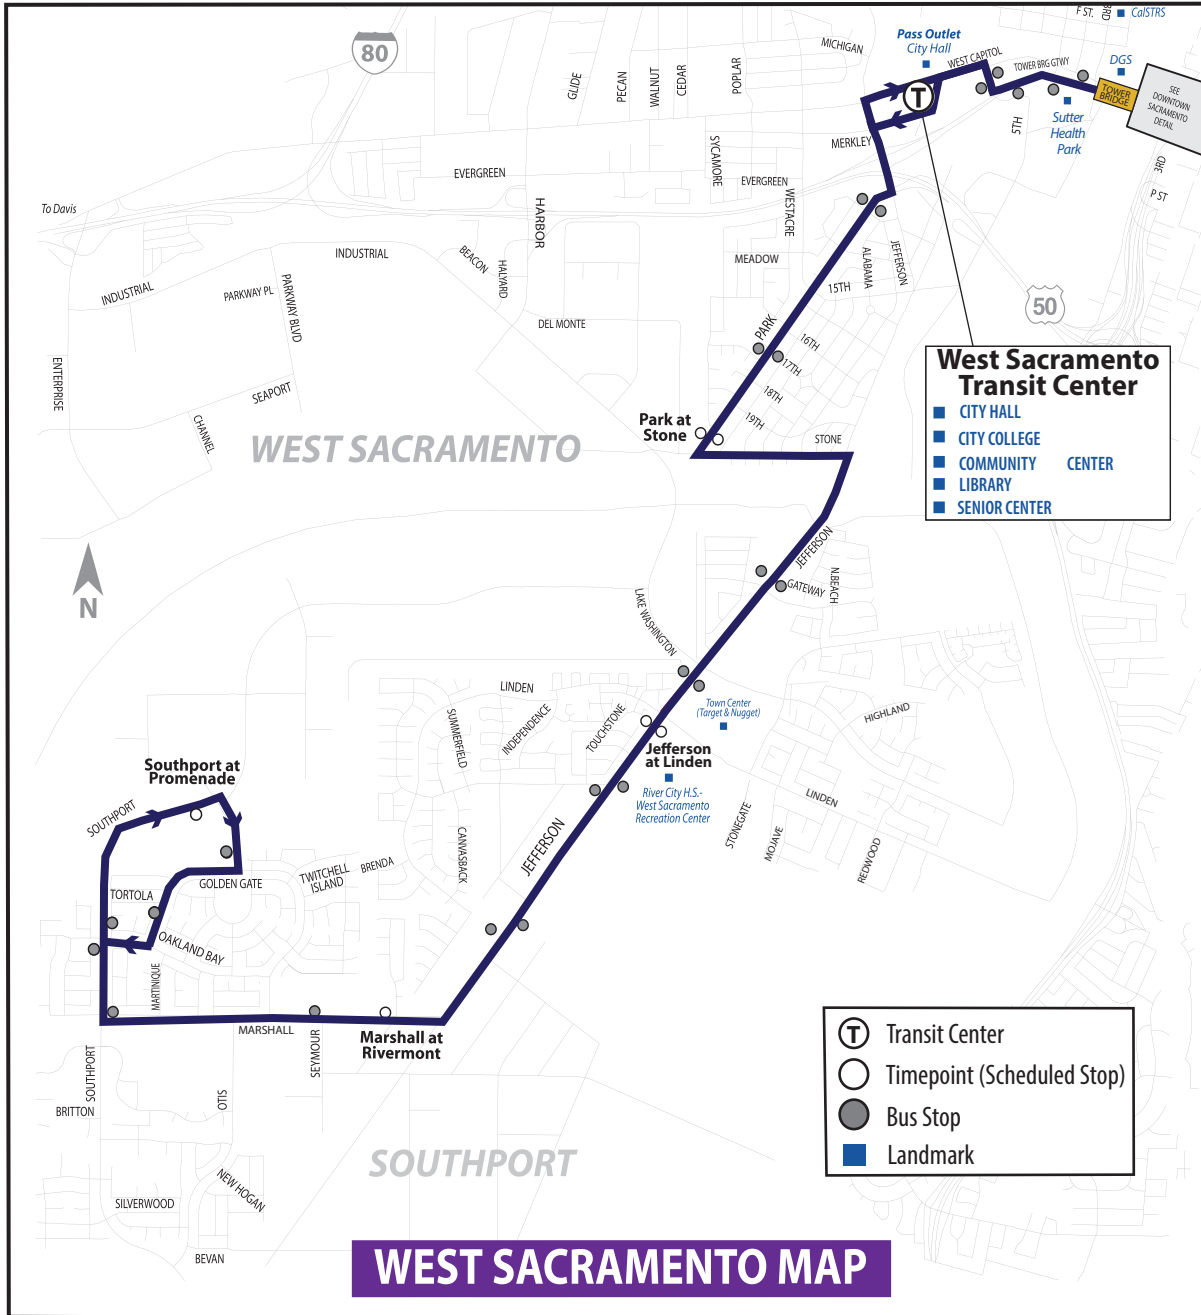

# ROUTE 37

Last Updated: March 2023

# Yolobus

- Route 37 serves Southport-Downtown Sacramento
- Route 37 operates on weekdays only and will serve as a “super commuter” route that will mainly serve the AM and PM peak commute times