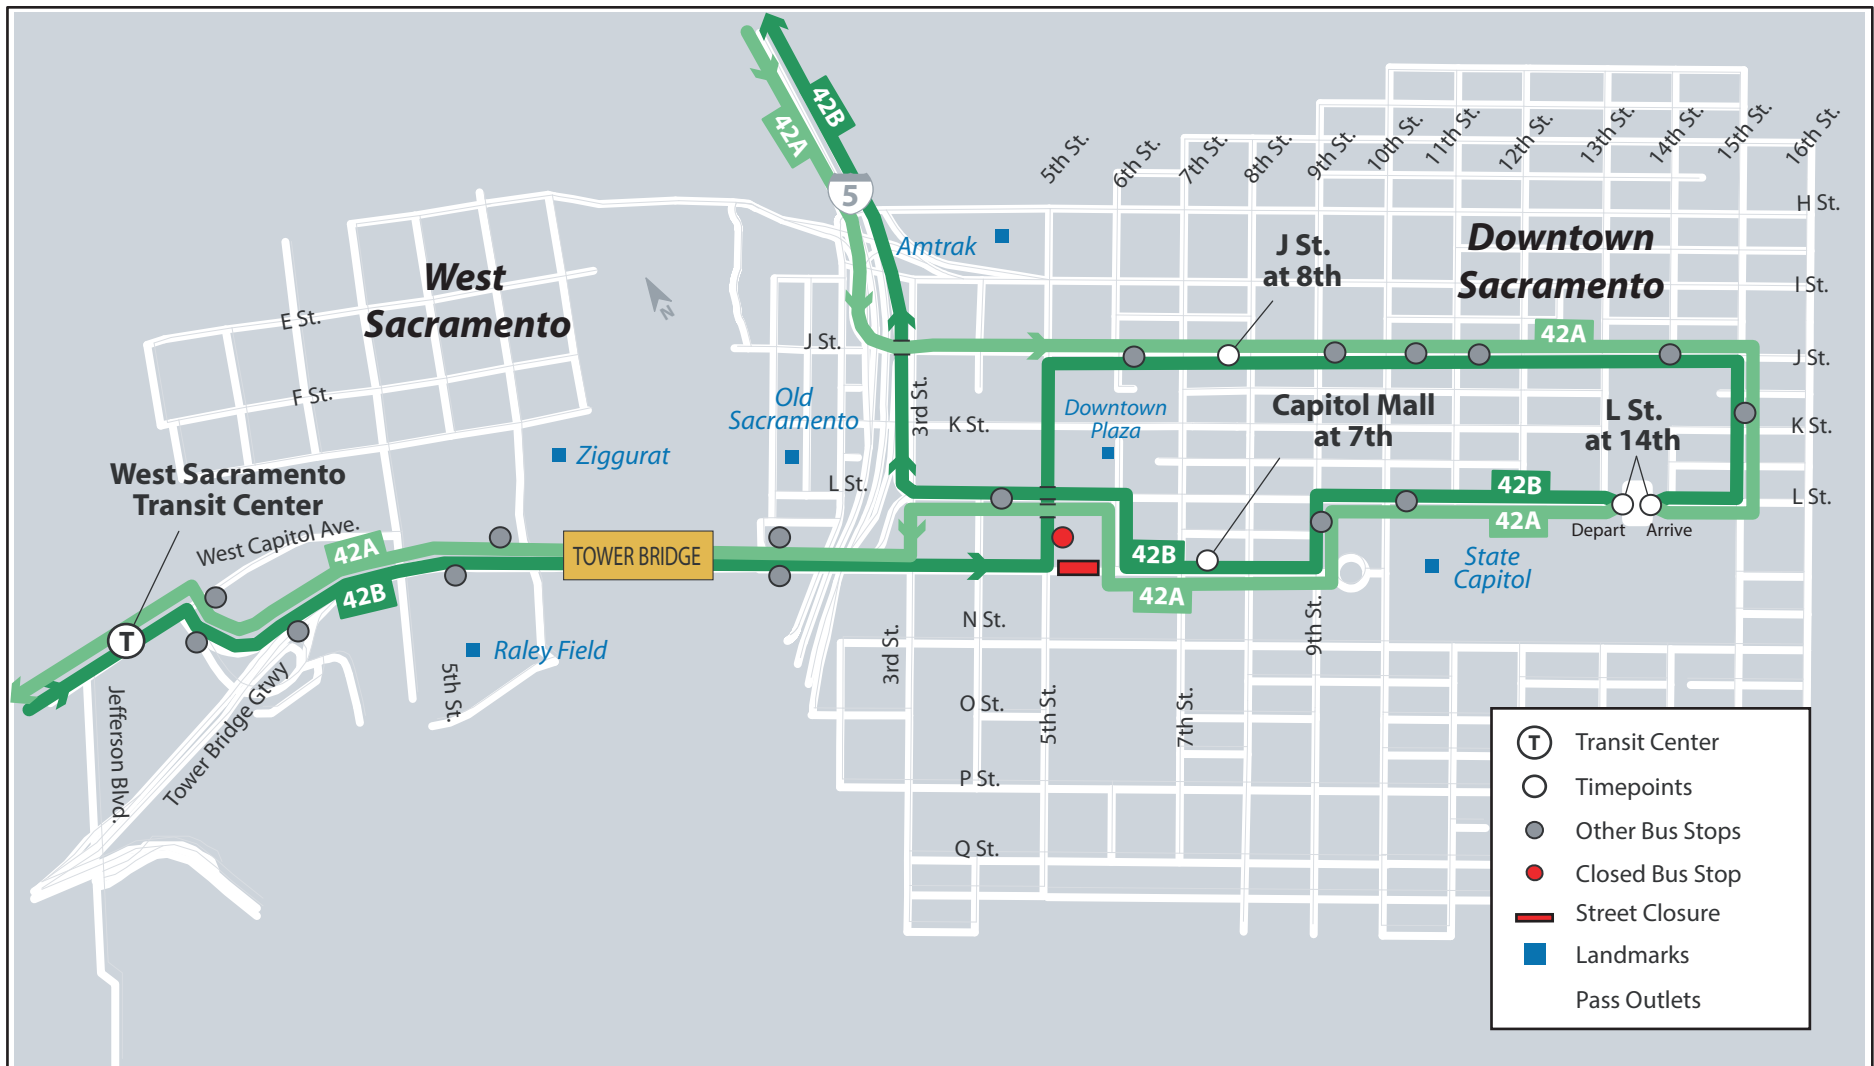

## Intercity | Downtown Sacramento

### IMPORTANT NOTICE

Every **Wednesday (May 4th 2022 until September 28th 2022)**, from 8:30 am till 2:00 pm, **Capitol Mall** (between 5th and 6th St.) will be closed for the weekly Capitol Farmers Market. Due to this closure, Yolobus Routes will be rerouted during the specified time. The affected bus routes include **Route 42A and 42B**. The following bus stop will be partially served: \* **5th St. at Capitol Mall** (Route 42 B Drop-off only, Route 42A Closed)

### IMPORTANT NOTICE

Every **Wednesday (May 4th 2022 until September 28th 2022)**, from 8:30 am till 2:00 pm, **Capitol Mall** (between 5th and 6th St.) will be closed for the weekly Capitol Farmers Market. Due to this closure, Yolobus Routes will be rerouted during the specified time.