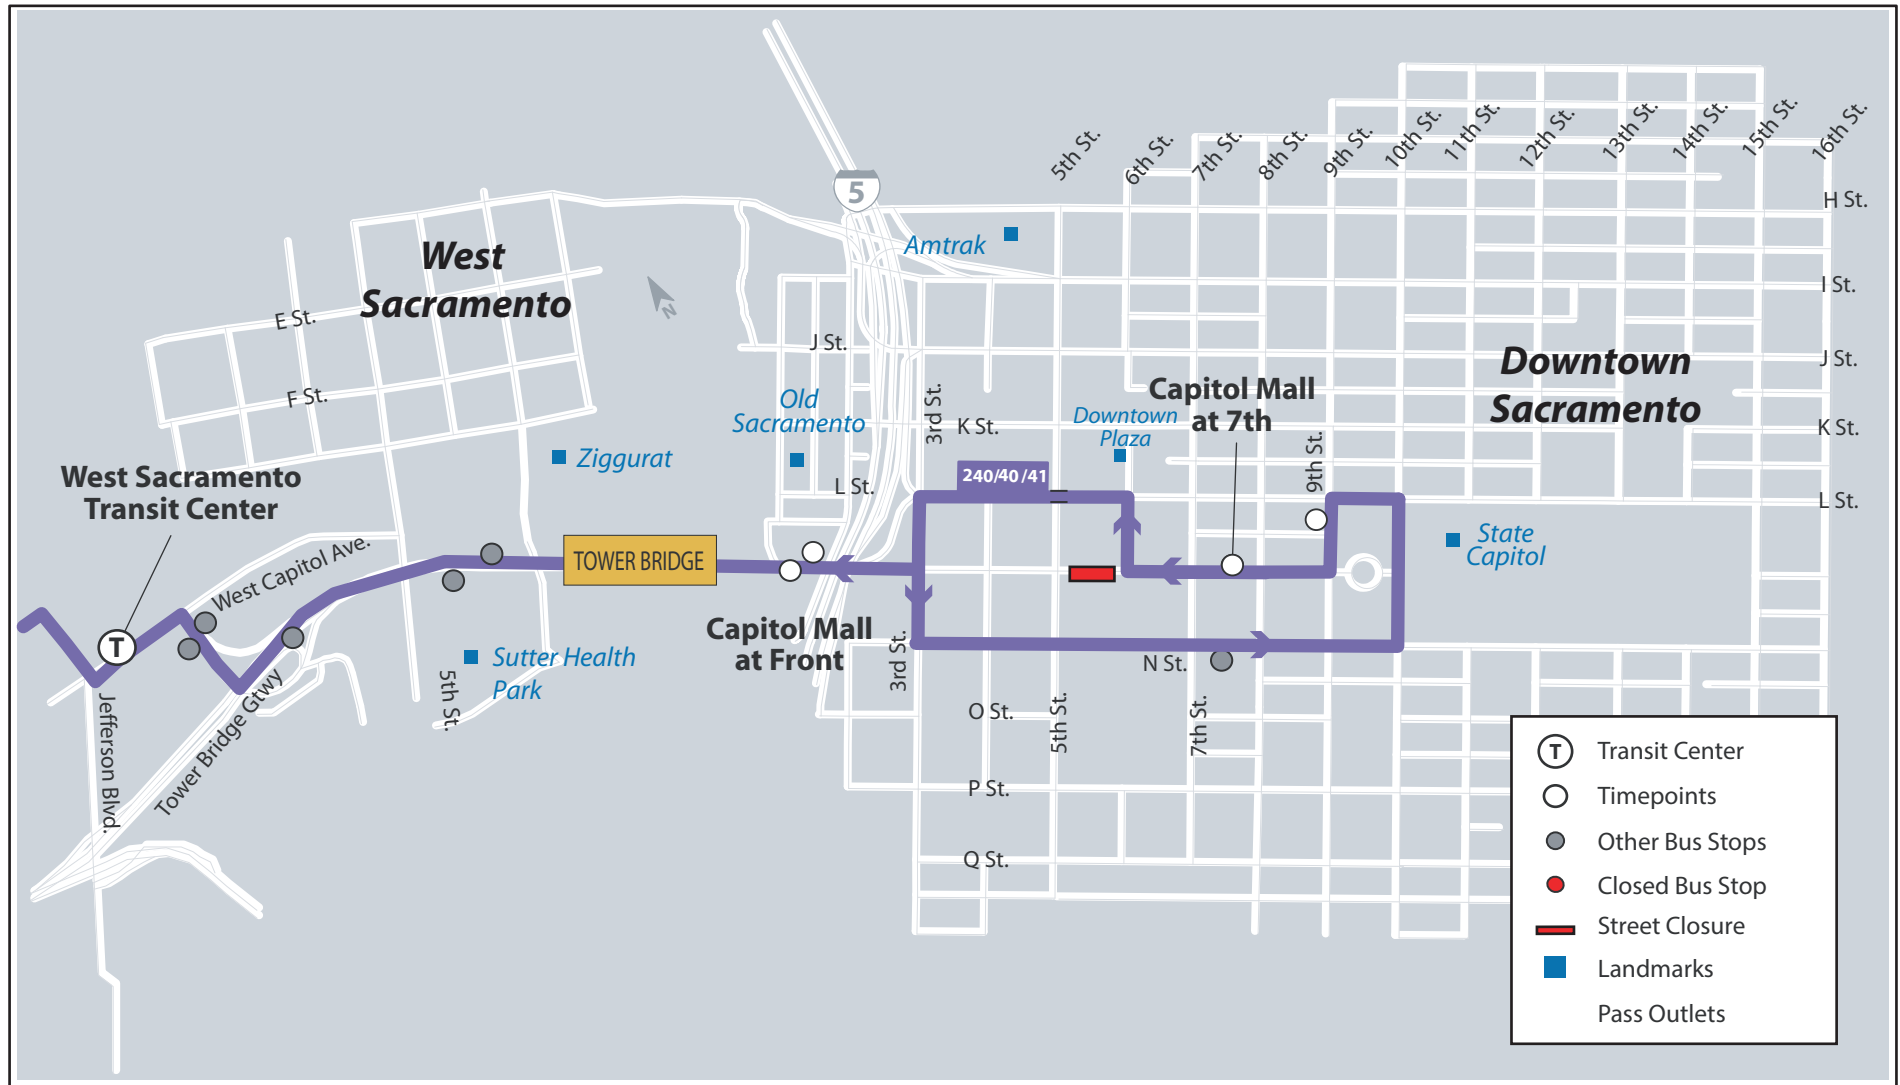

Capitol Mall Farmers Market (Wednesday)

Every Wednesday (May 4th 2022 until September 28th 2022)

Intercity | Downtown Sacramento

IMPORTANT NOTICE

Every **Wednesday (May 4th 2022 until September 28th 2022)**, from 8:30 am till 2:00 pm, **Capitol Mall** (between 5th and 6th St.) will be closed for the weekly Capitol Farmers Market. Due to this closure, Yolobus Routes will be rerouted during the specified time.

The affected bus routes include, **Route 40, 41, and 240.**

Yolo County Transportation District

350 Industrial Way

Woodland CA 95776

(530) 666-2877