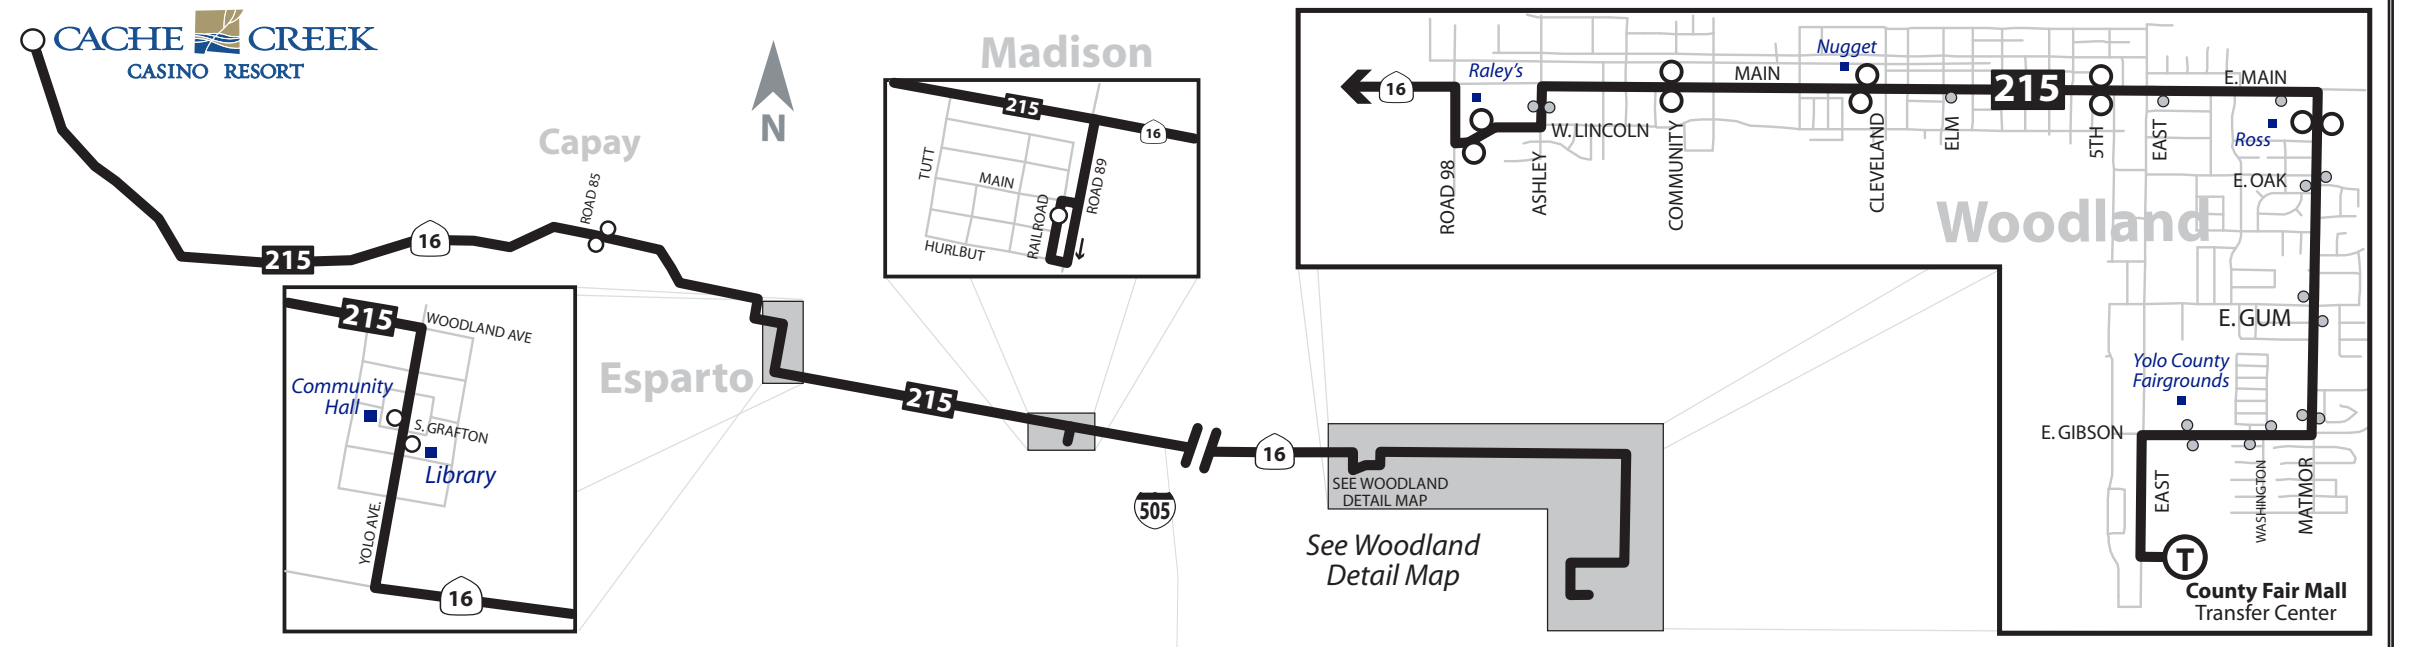

215

Woodland Shuttle

CACHE CREEK CASINO & RESORT

↓
CAPAY

↓
ESPARTO

↓
MADISON

↓
WOODLAND

EASTBOUND (CACHE CREEK CASINO - WOODLAND)

CAPAY VALLEY	MONDAY - SUNDAY											
	MORNING				AFTERNOON				NIGHT			
Cache Creek Casino Resort - Depart	7:07	7:15	9:07	10:07	2:07	3:07	3:15	5:07	6:15	10:07	11:15	12:07
HWY 16 at Road 85, by Road Trip Grill (Capay)	7:16	7:24	9:16	10:16	2:16	3:16	3:24	5:16	6:24	10:16	11:24	12:16
Yolo at S. Grafton, by Community Hall (Esparto)	7:20	7:28	9:20	10:20	2:20	3:20	3:28	5:20	6:28	10:20	11:28	12:20
Railroad at Main (Madison)	7:26	7:34	9:26	10:26	2:26	3:26	3:34	5:26	6:34	10:26	11:34	12:26
W. Lincoln at Road 98, south side of Lincoln	7:39	7:47	9:39	10:39	2:39	3:39	3:47	5:39	6:47	10:39	11:47	12:39
Main at Community, south side of Main	7:42	7:50	9:42	10:42	2:42	3:42	3:50	5:42	6:50	10:42	11:50	12:42
Main at Cleveland, south side of Main	7:44	7:52	9:44	10:44	2:44	3:44	3:52	5:44	6:52	10:44	11:52	12:44
Main at 6th, by Courthouse	7:47	7:55	9:47	10:47	2:47	3:47	3:55	5:47	6:55	10:47	11:55	12:47
Matmor at E. Main	7:49	7:57	9:49	10:49	2:49	3:49	3:57	5:49	6:57	10:49	11:57	12:49
County Fair Mall - Arrive ①	7:55	8:03	9:55	10:55	2:55	3:55	4:03	5:55	7:03	10:55	12:03	12:55

Route 215 Map

- Route 215
- Time Points
- Other Bus Stops
- Landmarks

Yolobus

530-666-2877
yolobus.com