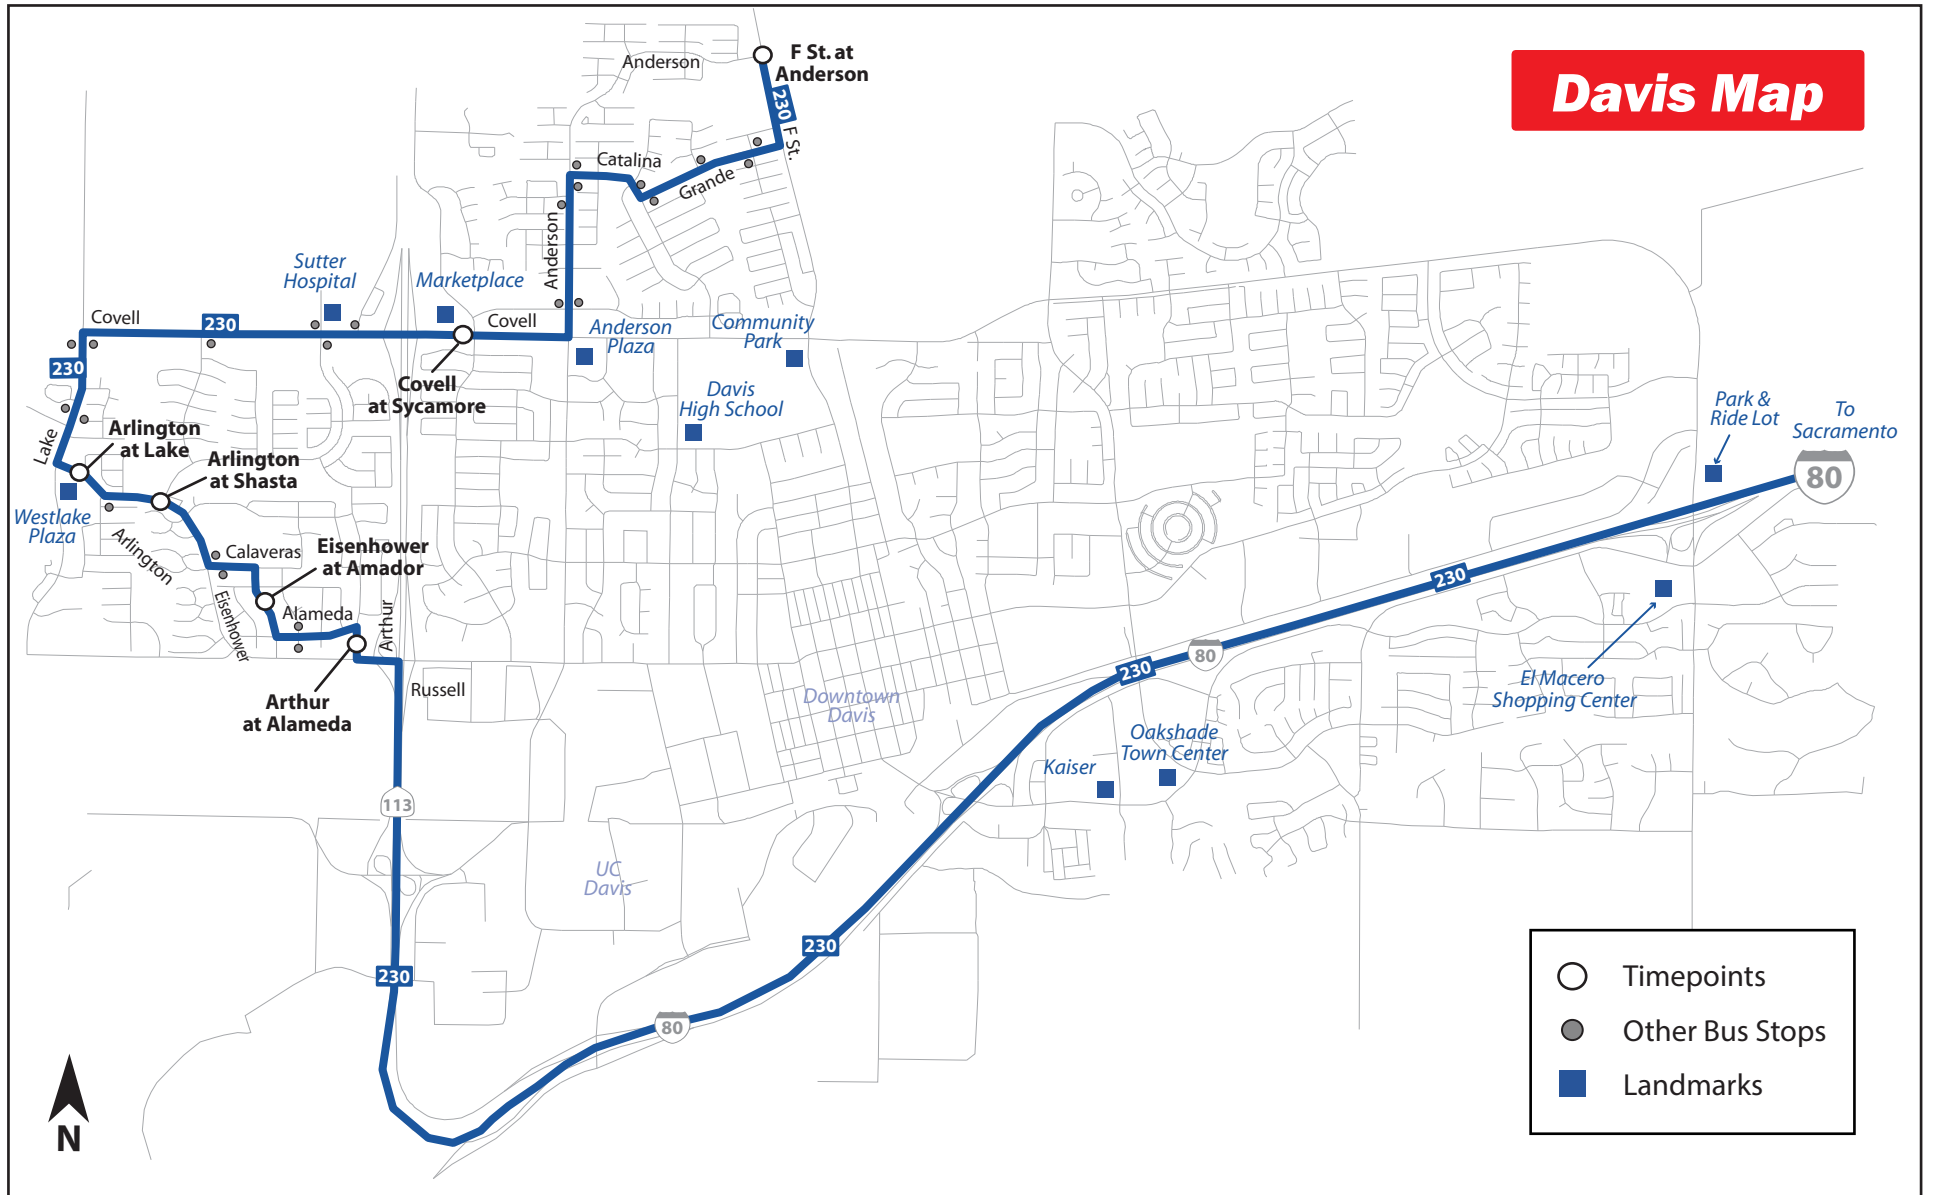

Route 230 Map

Updated March 2022

Routes 230 AM, 230 PM | West Davis - Downtown Sacramento Express

Route 230 Express provides one morning and one afternoon trip, Monday-Friday, between West Davis to Downtown Sacramento

Route 230 Map

Updated March 2022

Routes 230AM, 230PM | West Davis - Downtown Sacramento Express

Route 230 Express provides one morning and one afternoon trip, Monday-Friday, between West Davis to Downtown Sacramento