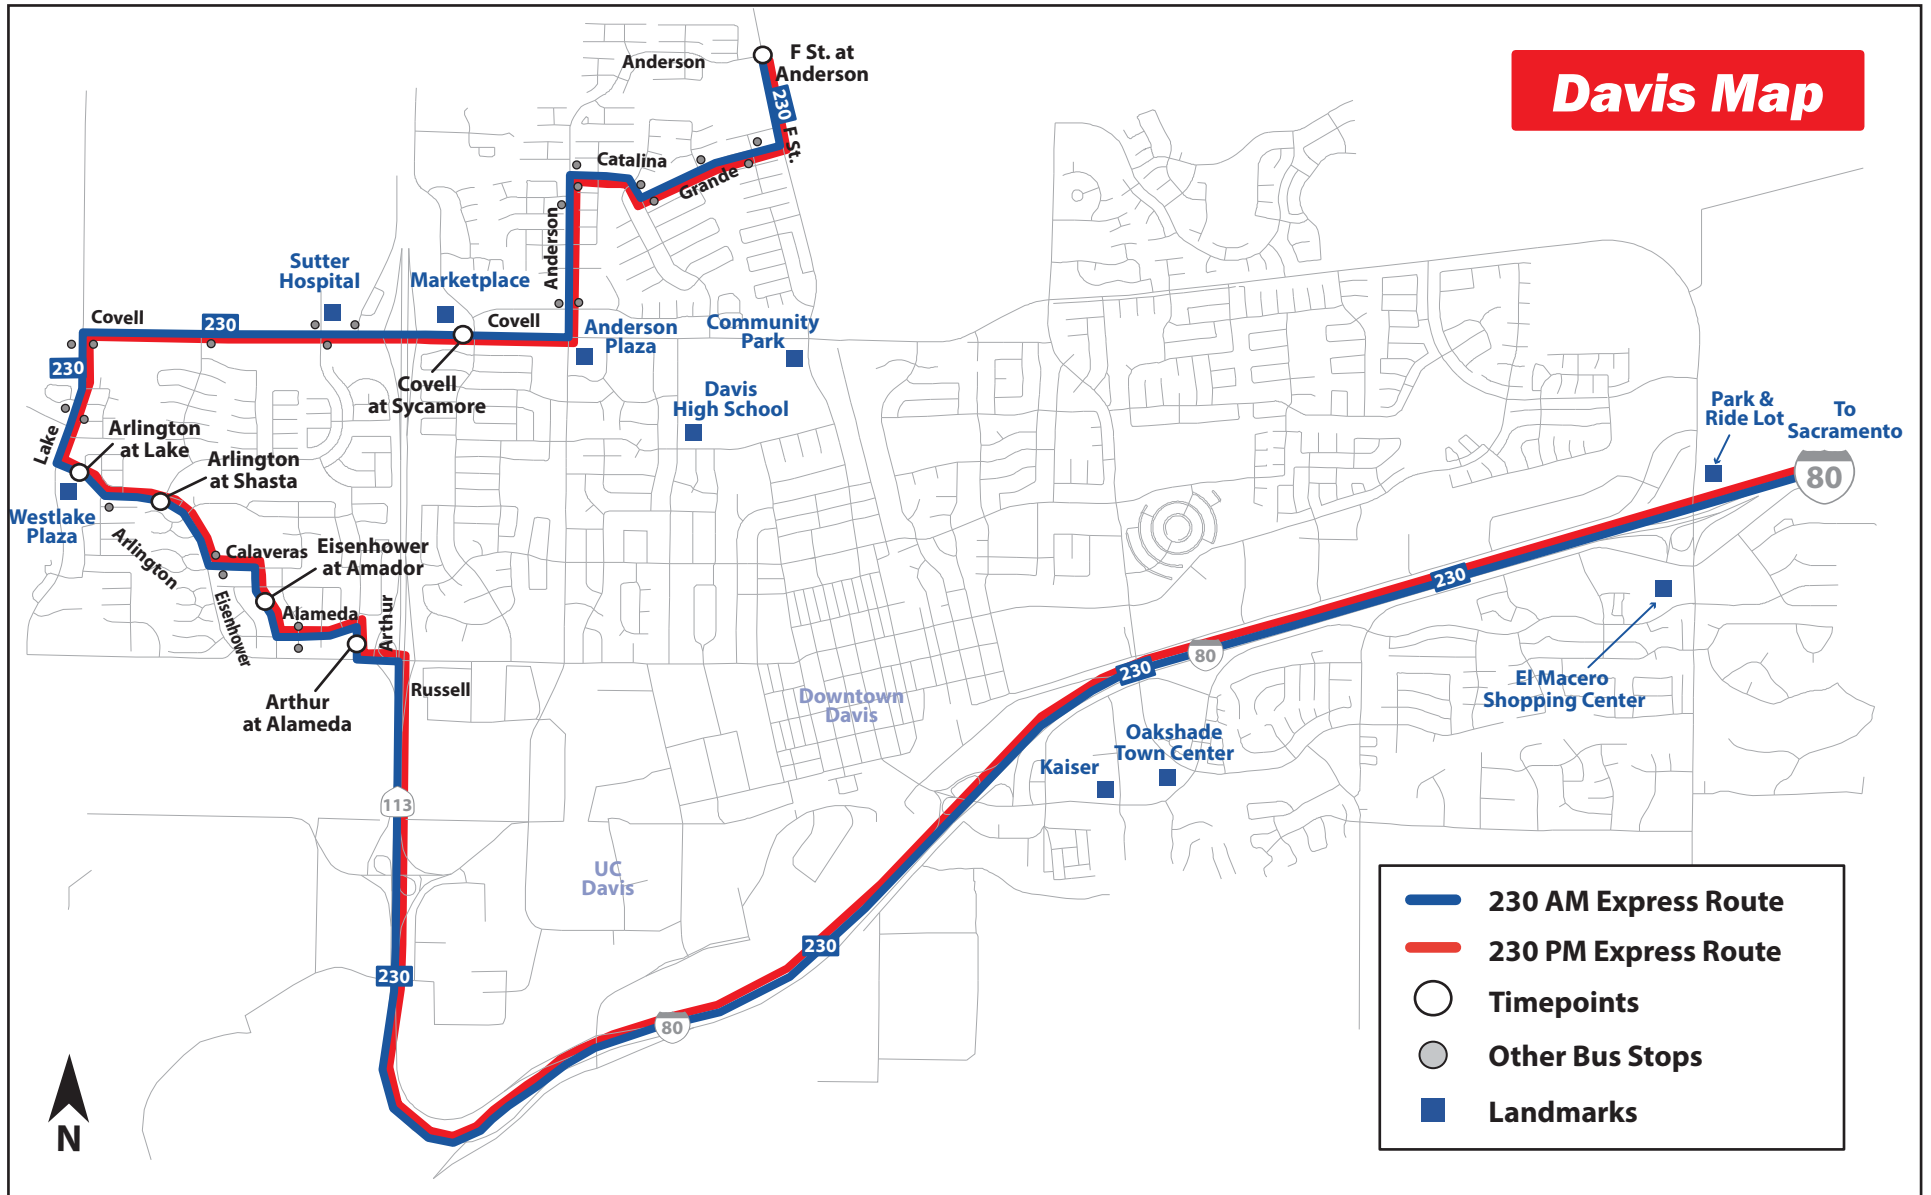

# Route 230 Map

Last Updated: May 2023

## Routes 230 AM, 230 PM | West Davis - Downtown Sacramento Express

Route 230 Express provides one morning and one afternoon trip, Monday-Friday, between West Davis to Downtown Sacramento

## Routes 230AM, 230PM | West Davis - Downtown Sacramento Express

Route 230 Express provides one morning and one afternoon trip, Monday-Friday, between West Davis to Downtown Sacramento