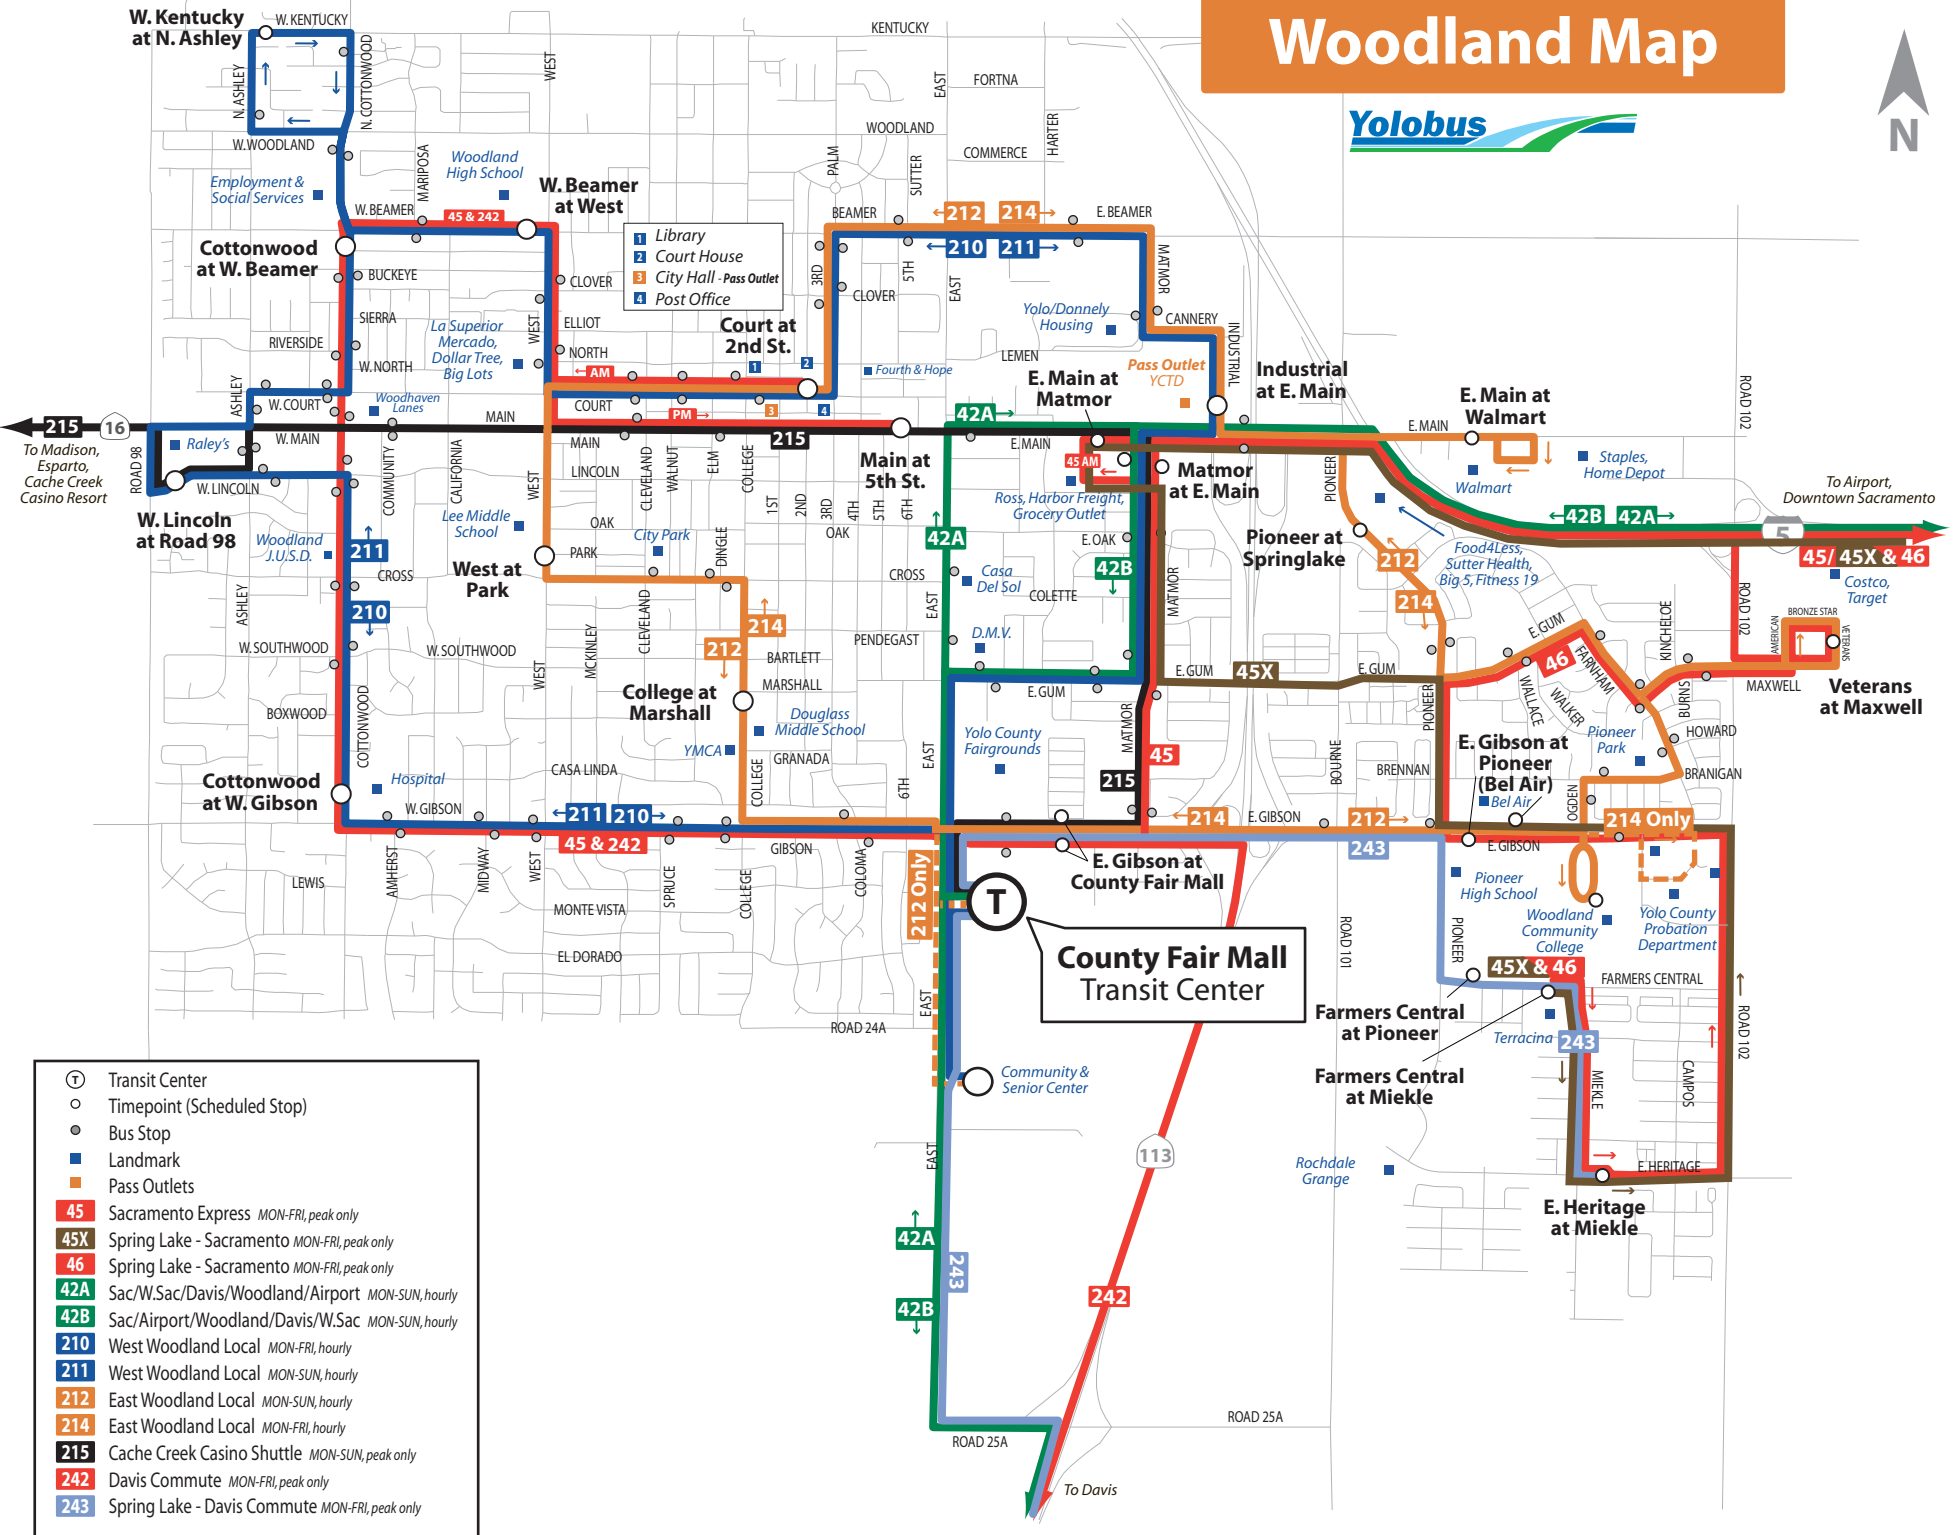

# Woodland Map

- Transit Center
- Timepoint (Scheduled Stop)
- Bus Stop
- Landmark
- Pass Outlets
- 45** Sacramento Express MON-FRI, peak only
- 45X** Spring Lake - Sacramento MON-FRI, peak only
- 46** Spring Lake - Sacramento MON-FRI, peak only
- 42A** Sac/W.Sac/Davis/Woodland/Airport MON-SUN, hourly
- 42B** Sac/Airport/Woodland/Davis/W.Sac MON-SUN, hourly
- 210** West Woodland Local MON-FRI, hourly
- 211** West Woodland Local MON-SUN, hourly
- 212** East Woodland Local MON-SUN, hourly
- 214** East Woodland Local MON-FRI, hourly
- 215** Cache Creek Casino Shuttle MON-SUN, peak only
- 242** Davis Commute MON-FRI, peak only
- 243** Spring Lake - Davis Commute MON-FRI, peak only