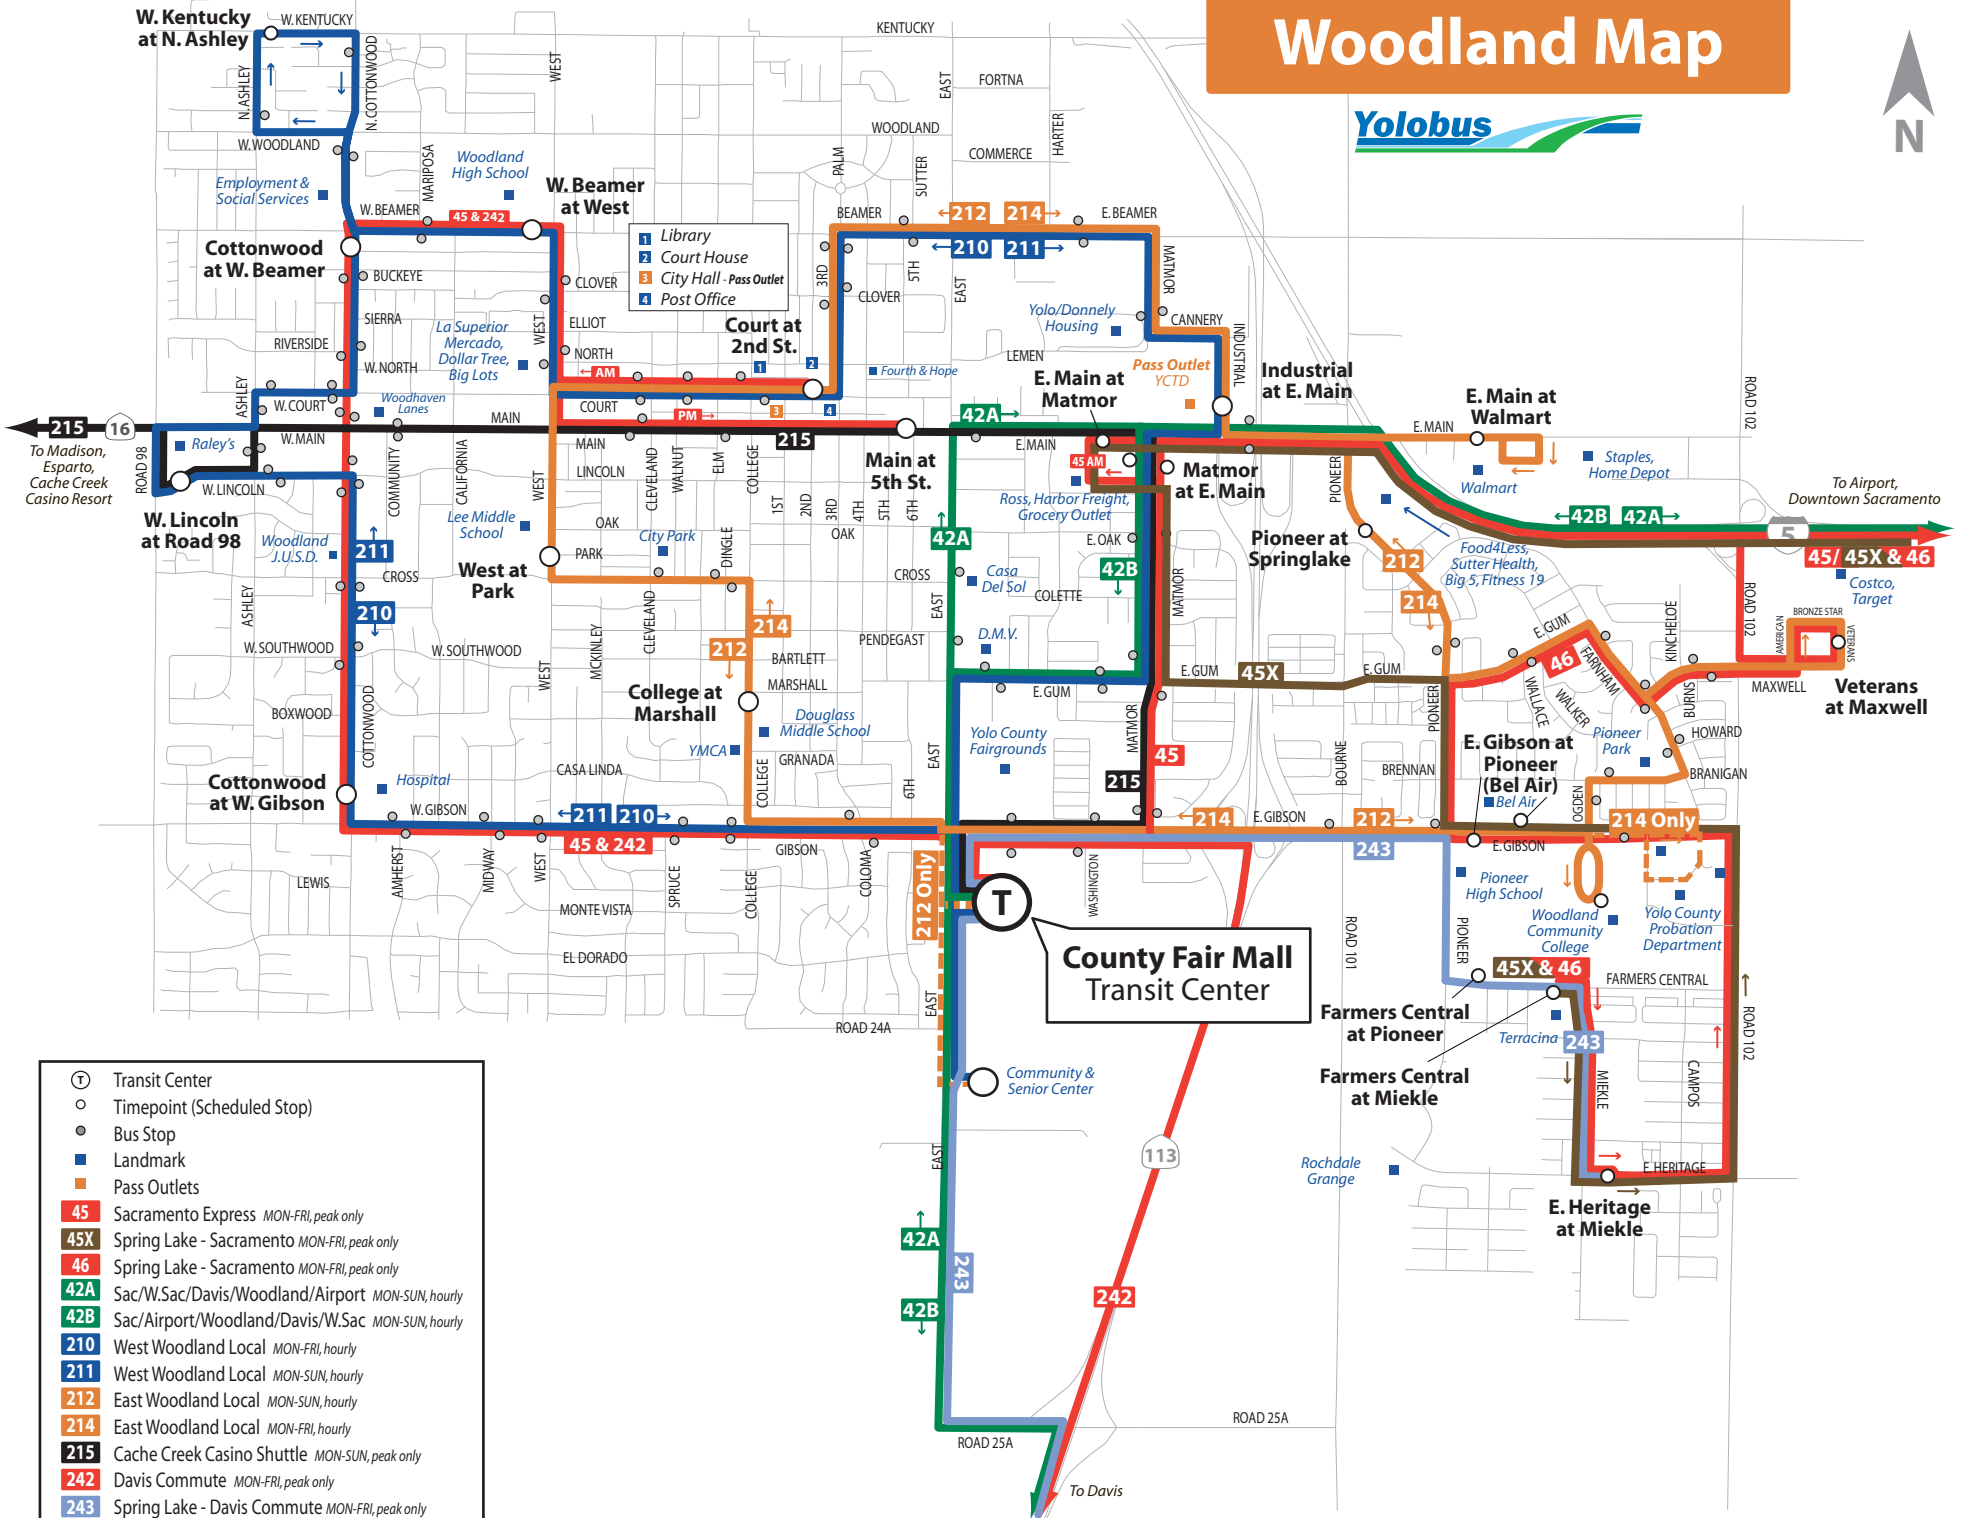

Woodland Map

- Ⓢ Transit Center
- Timepoint (Scheduled Stop)
- Bus Stop
- Landmark
- Pass Outlets
- 45 Sacramento Express MON-FRI, peak only
- 45X Spring Lake - Sacramento MON-FRI, peak only
- 46 Spring Lake - Sacramento MON-FRI, peak only
- 42A Sac/W.Sac/Davis/Woodland/Airport MON-SUN, hourly
- 42B Sac/Airport/Woodland/Davis/W.Sac MON-SUN, hourly
- 210 West Woodland Local MON-FRI, hourly
- 211 West Woodland Local MON-SUN, hourly
- 212 East Woodland Local MON-SUN, hourly
- 214 East Woodland Local MON-FRI, hourly
- 215 Cache Creek Casino Shuttle MON-SUN, peak only
- 242 Davis Commute MON-FRI, peak only
- 243 Spring Lake - Davis Commute MON-FRI, peak only