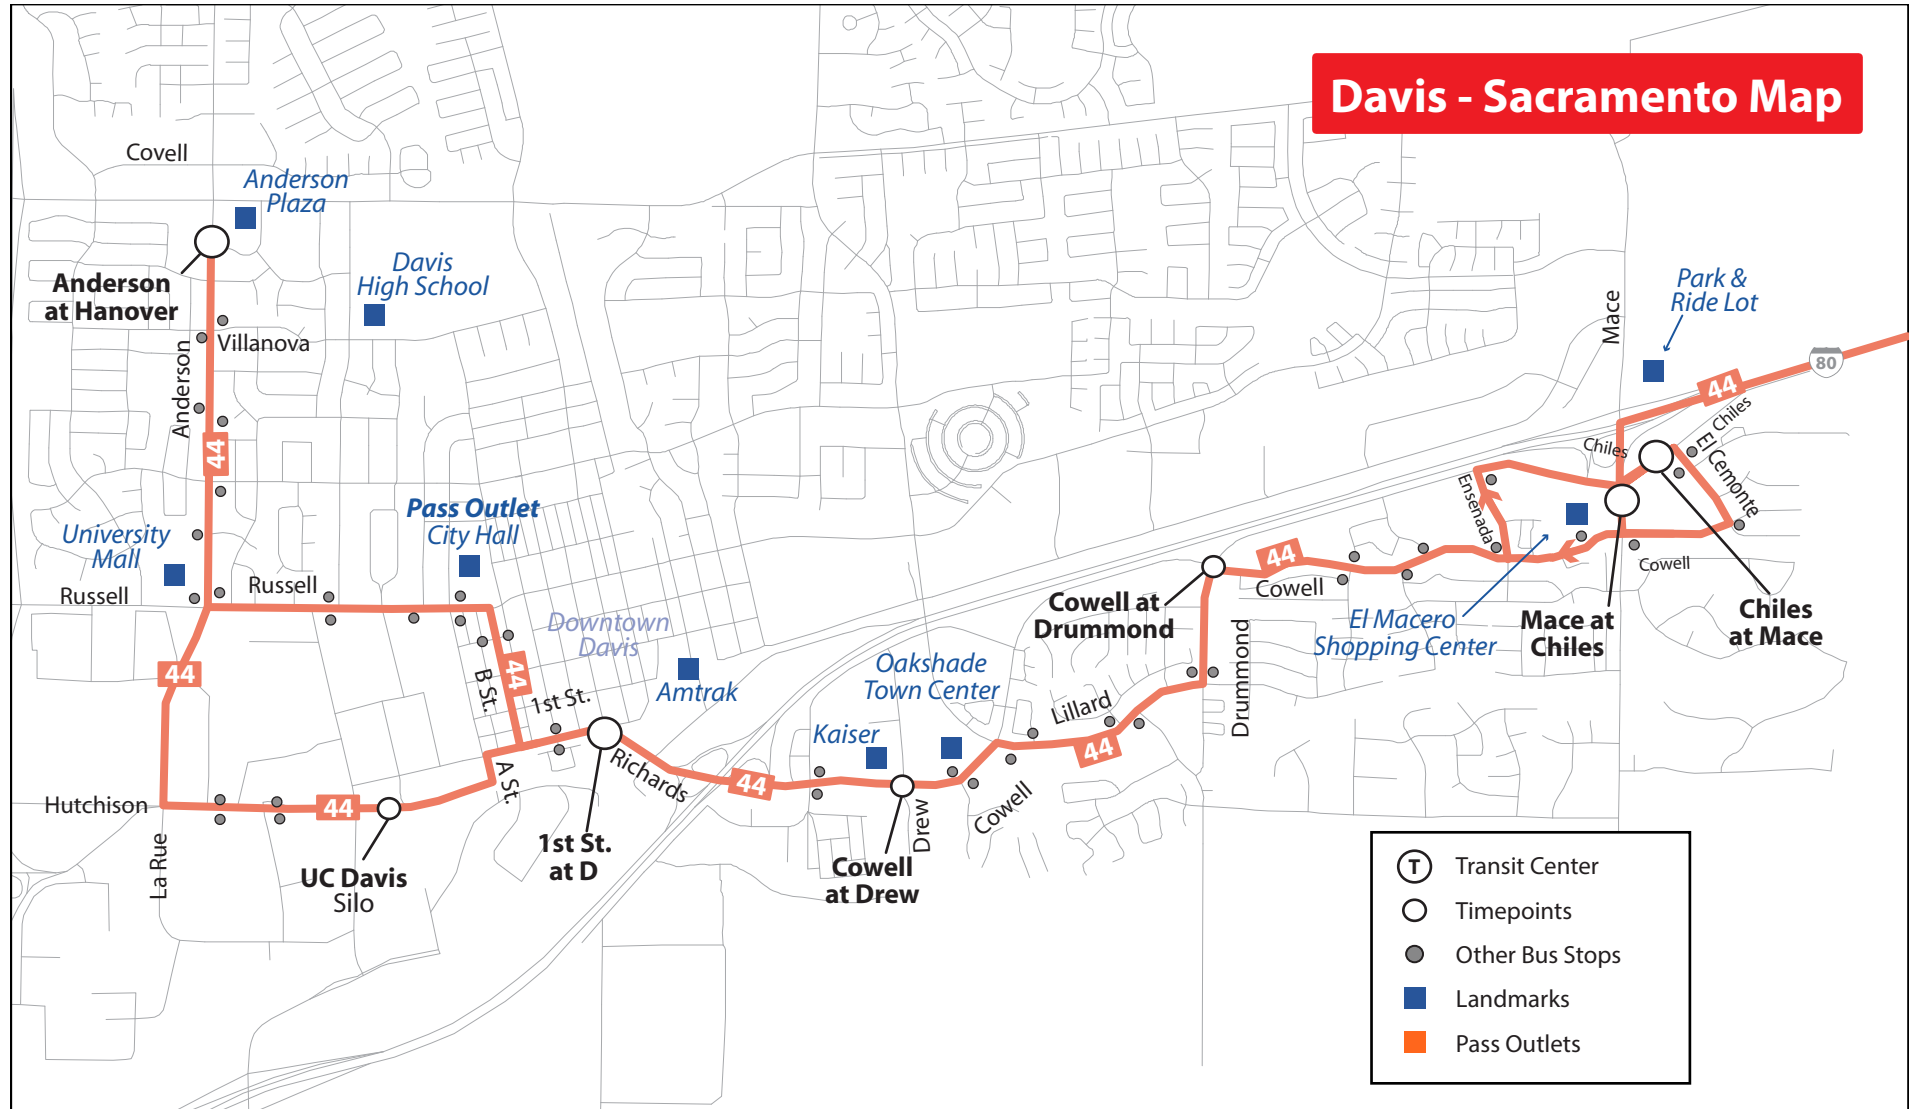

ROUTE 44

Last Updated: September 2015

South Davis/Sacramento Express

Route 44 Express provides three morning and three afternoon trips, Monday-Friday, between central and south Davis to downtown Sacramento

Yolo County Transportation District

350 Industrial Way
Woodland CA 95776
(530) 661-0816