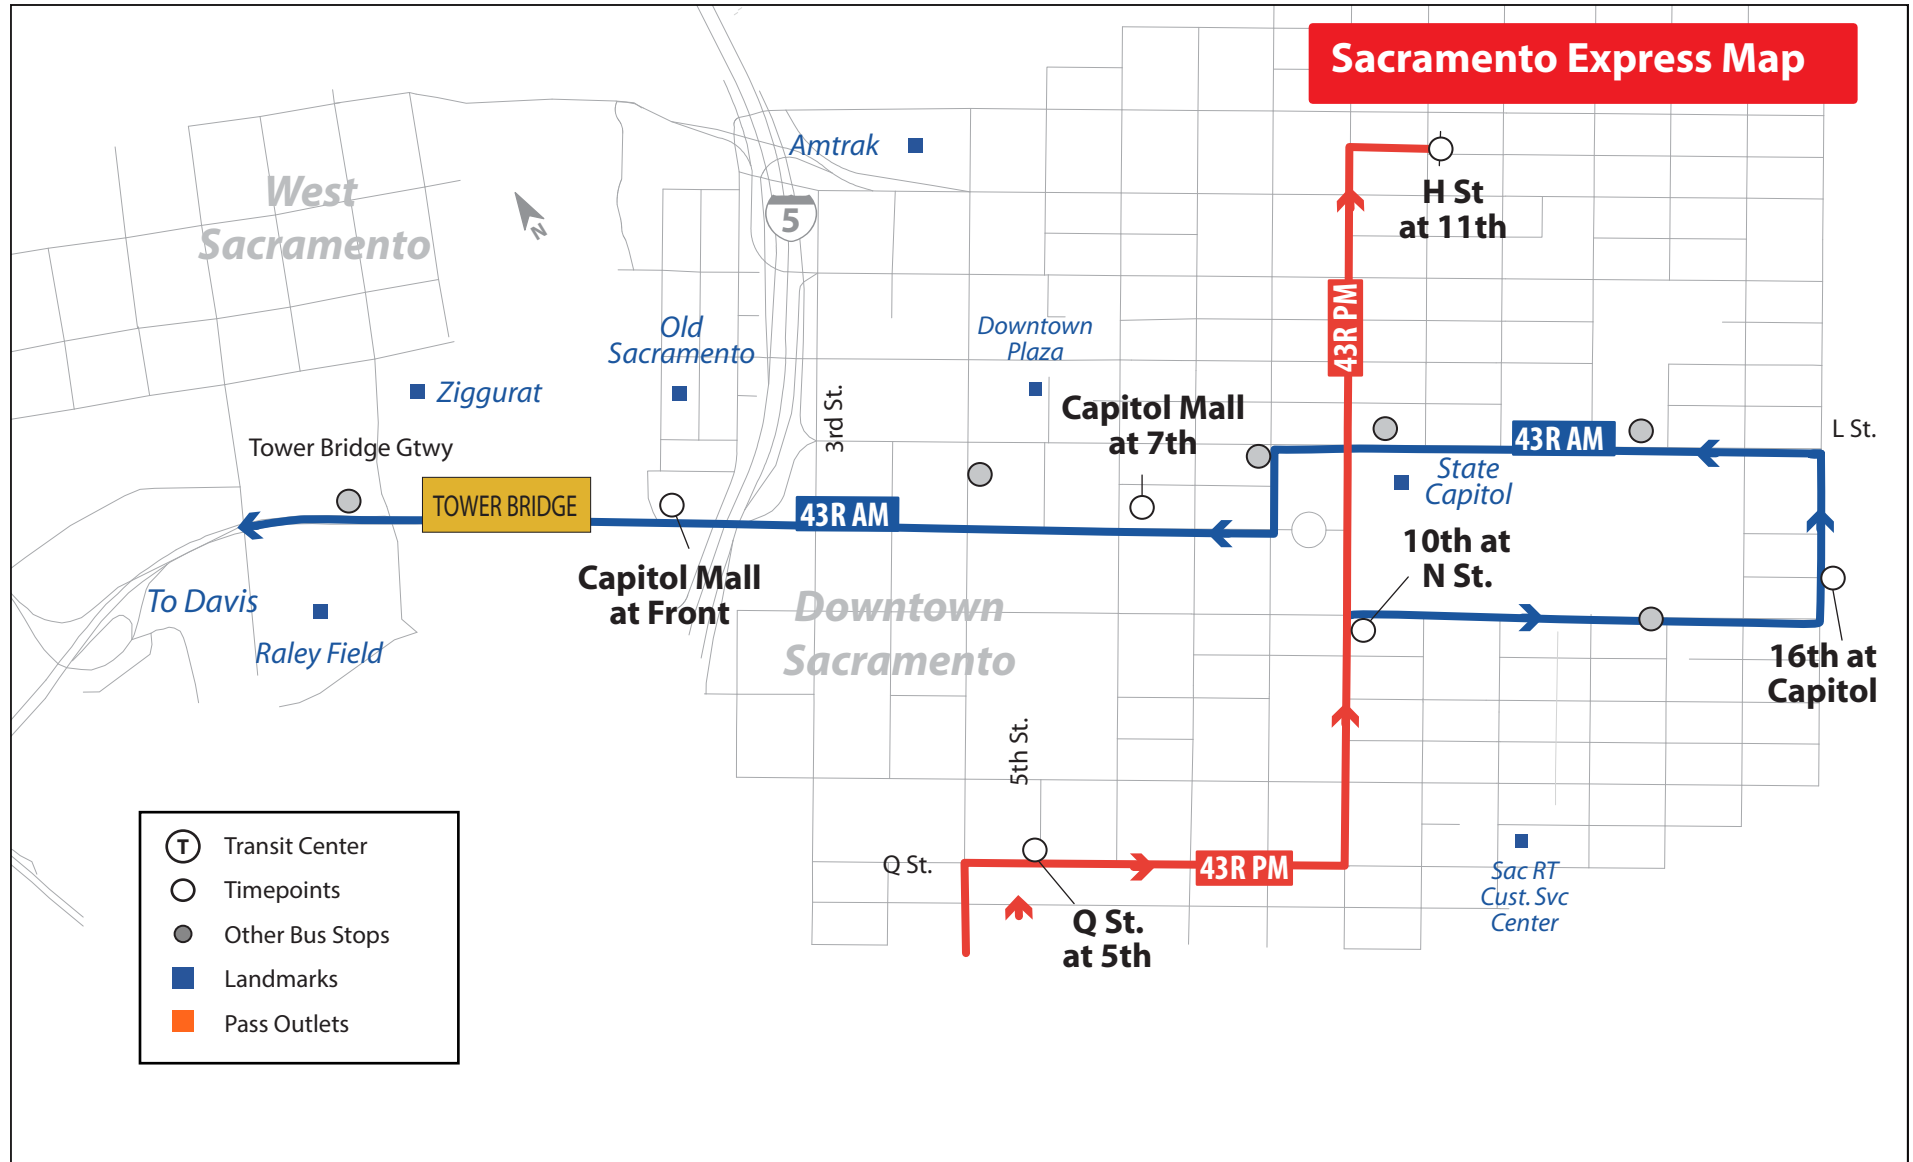

# ROUTE 43R

Last Updated: November 2015

## Route 43R Sacramento/UC Davis Express

Route 43R Express provides one morning and one afternoon trip, Monday - Friday, between downtown Sacramento and UC Davis. Actual arrival times in Davis may vary due to traffic conditions.

Yolo County Transportation District

350 Industrial Way

Woodland CA 95776

(530) 661-0816