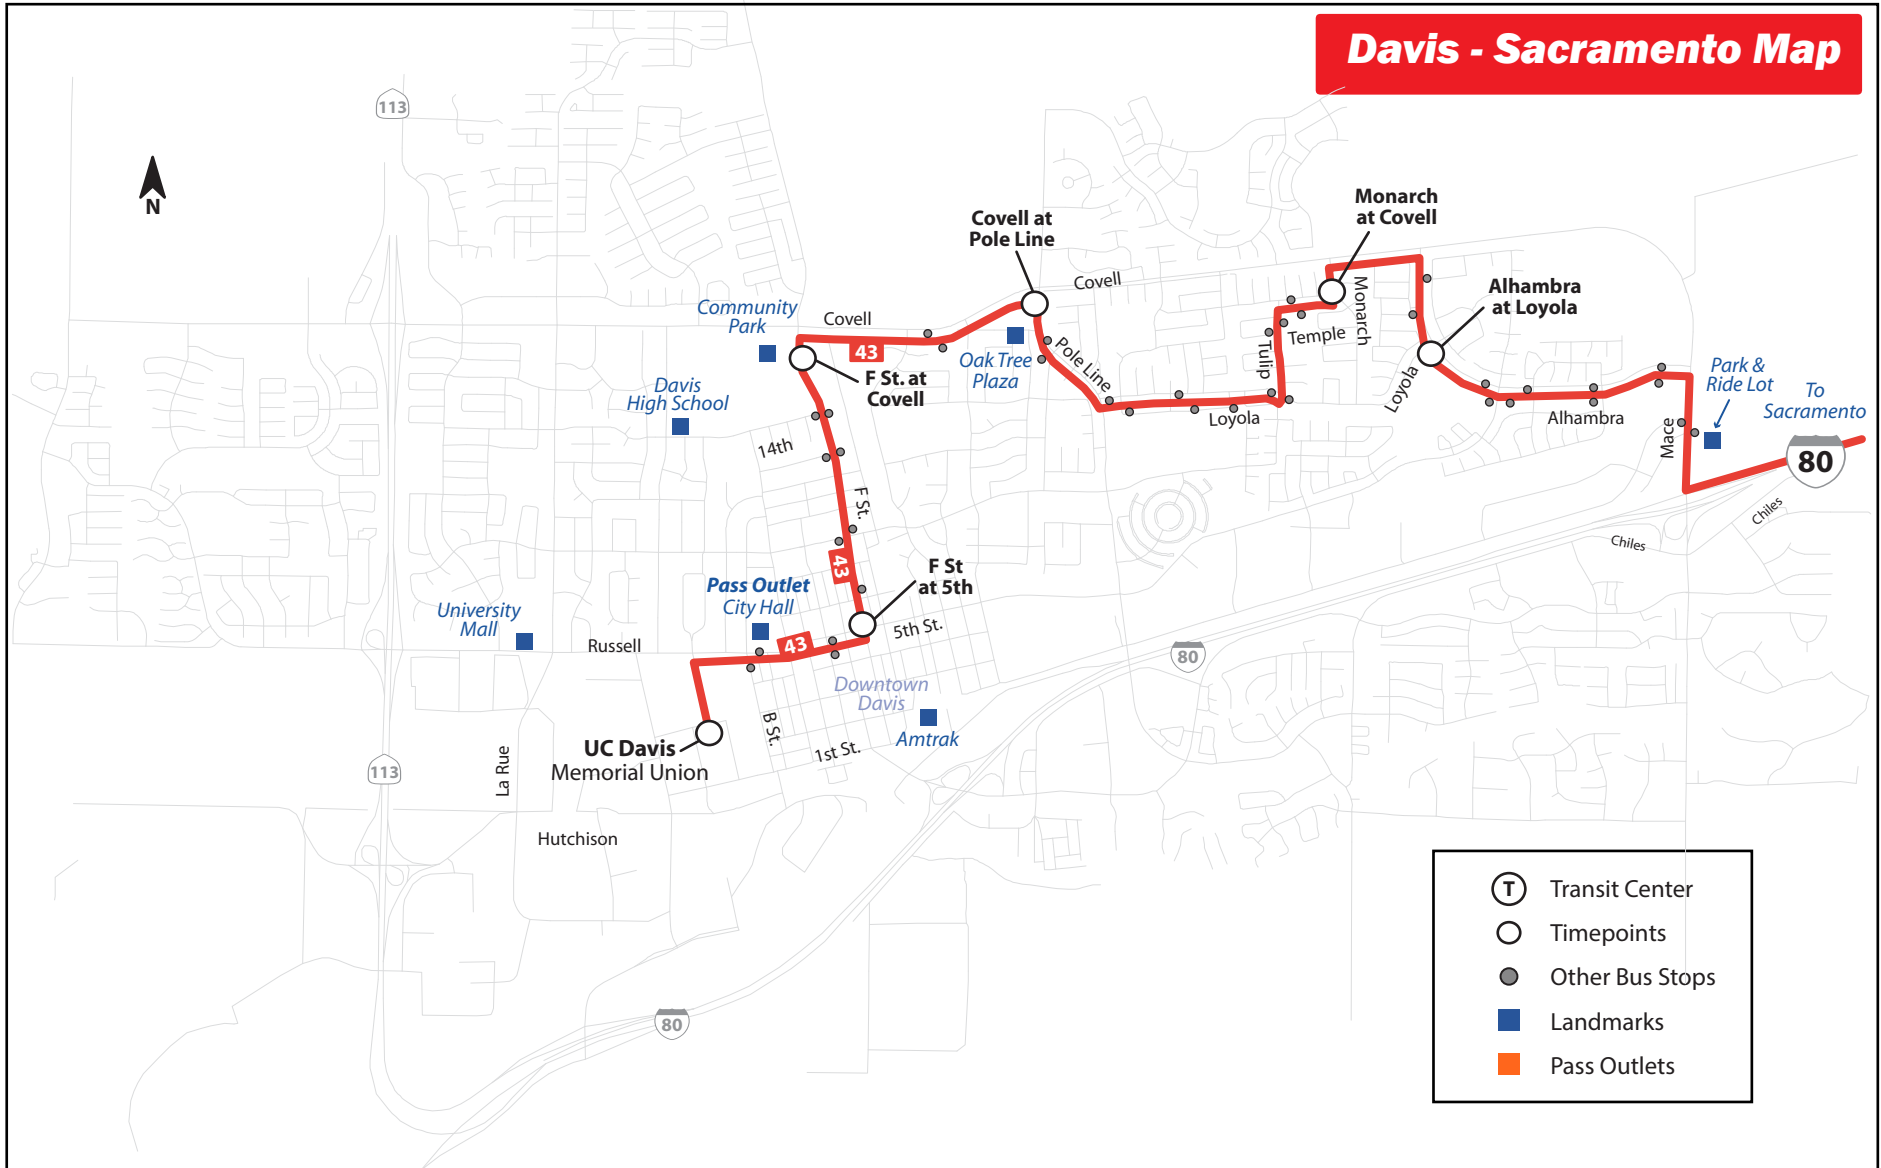

ROUTE 43

Last Updated: November 2015

Davis/Sacramento Express

Route 43 Express provides five morning and five afternoon trips, Monday - Friday, between central and east Davis to downtown Sacramento.

Yolo County Transportation District
350 Industrial Way
Woodland CA 95776
(530) 661-0816