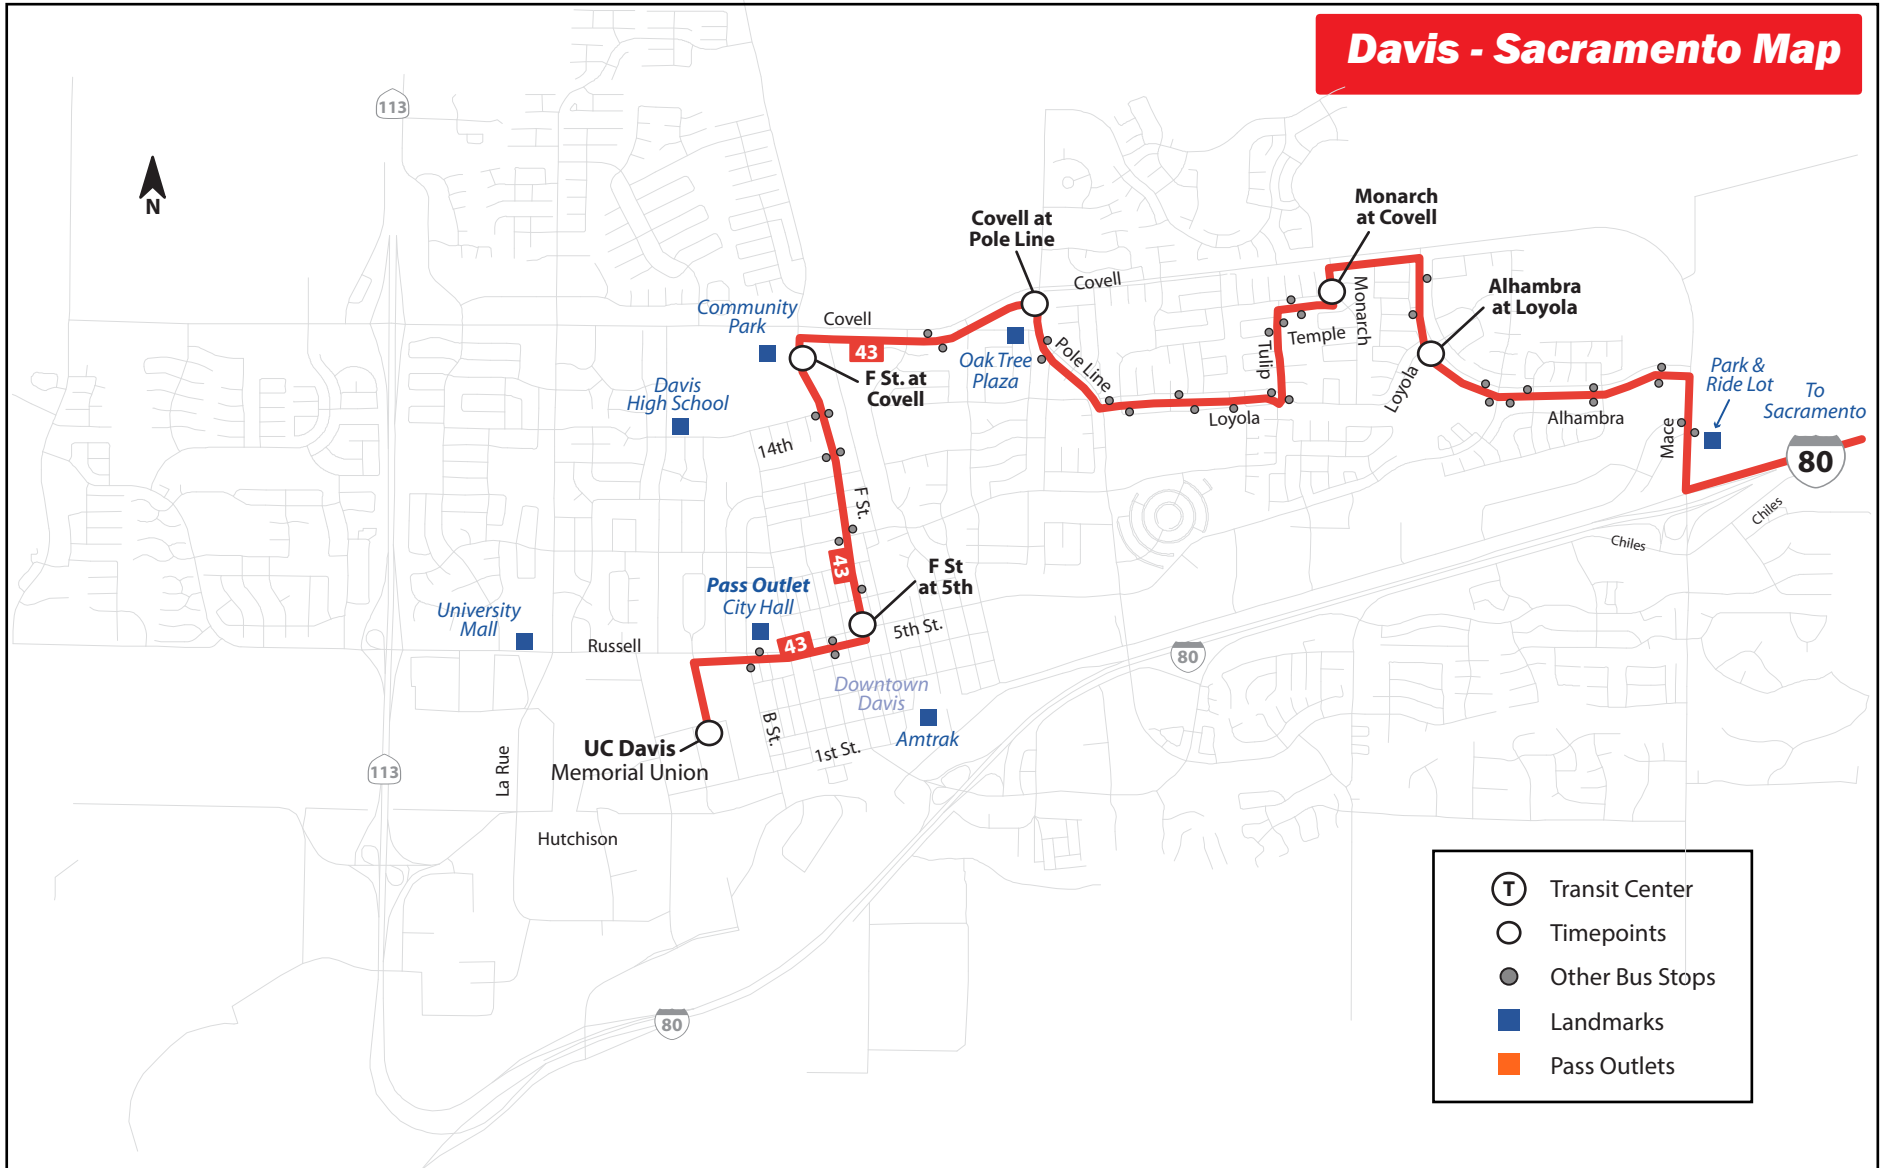

# ROUTE 43

Last Updated: November 2015

## Davis/Sacramento Express

Route 43 Express provides five morning and five afternoon trips, Monday - Friday, between central and east Davis to downtown Sacramento.

Yolo County Transportation District  
350 Industrial Way  
Woodland CA 95776  
(530) 661-0816