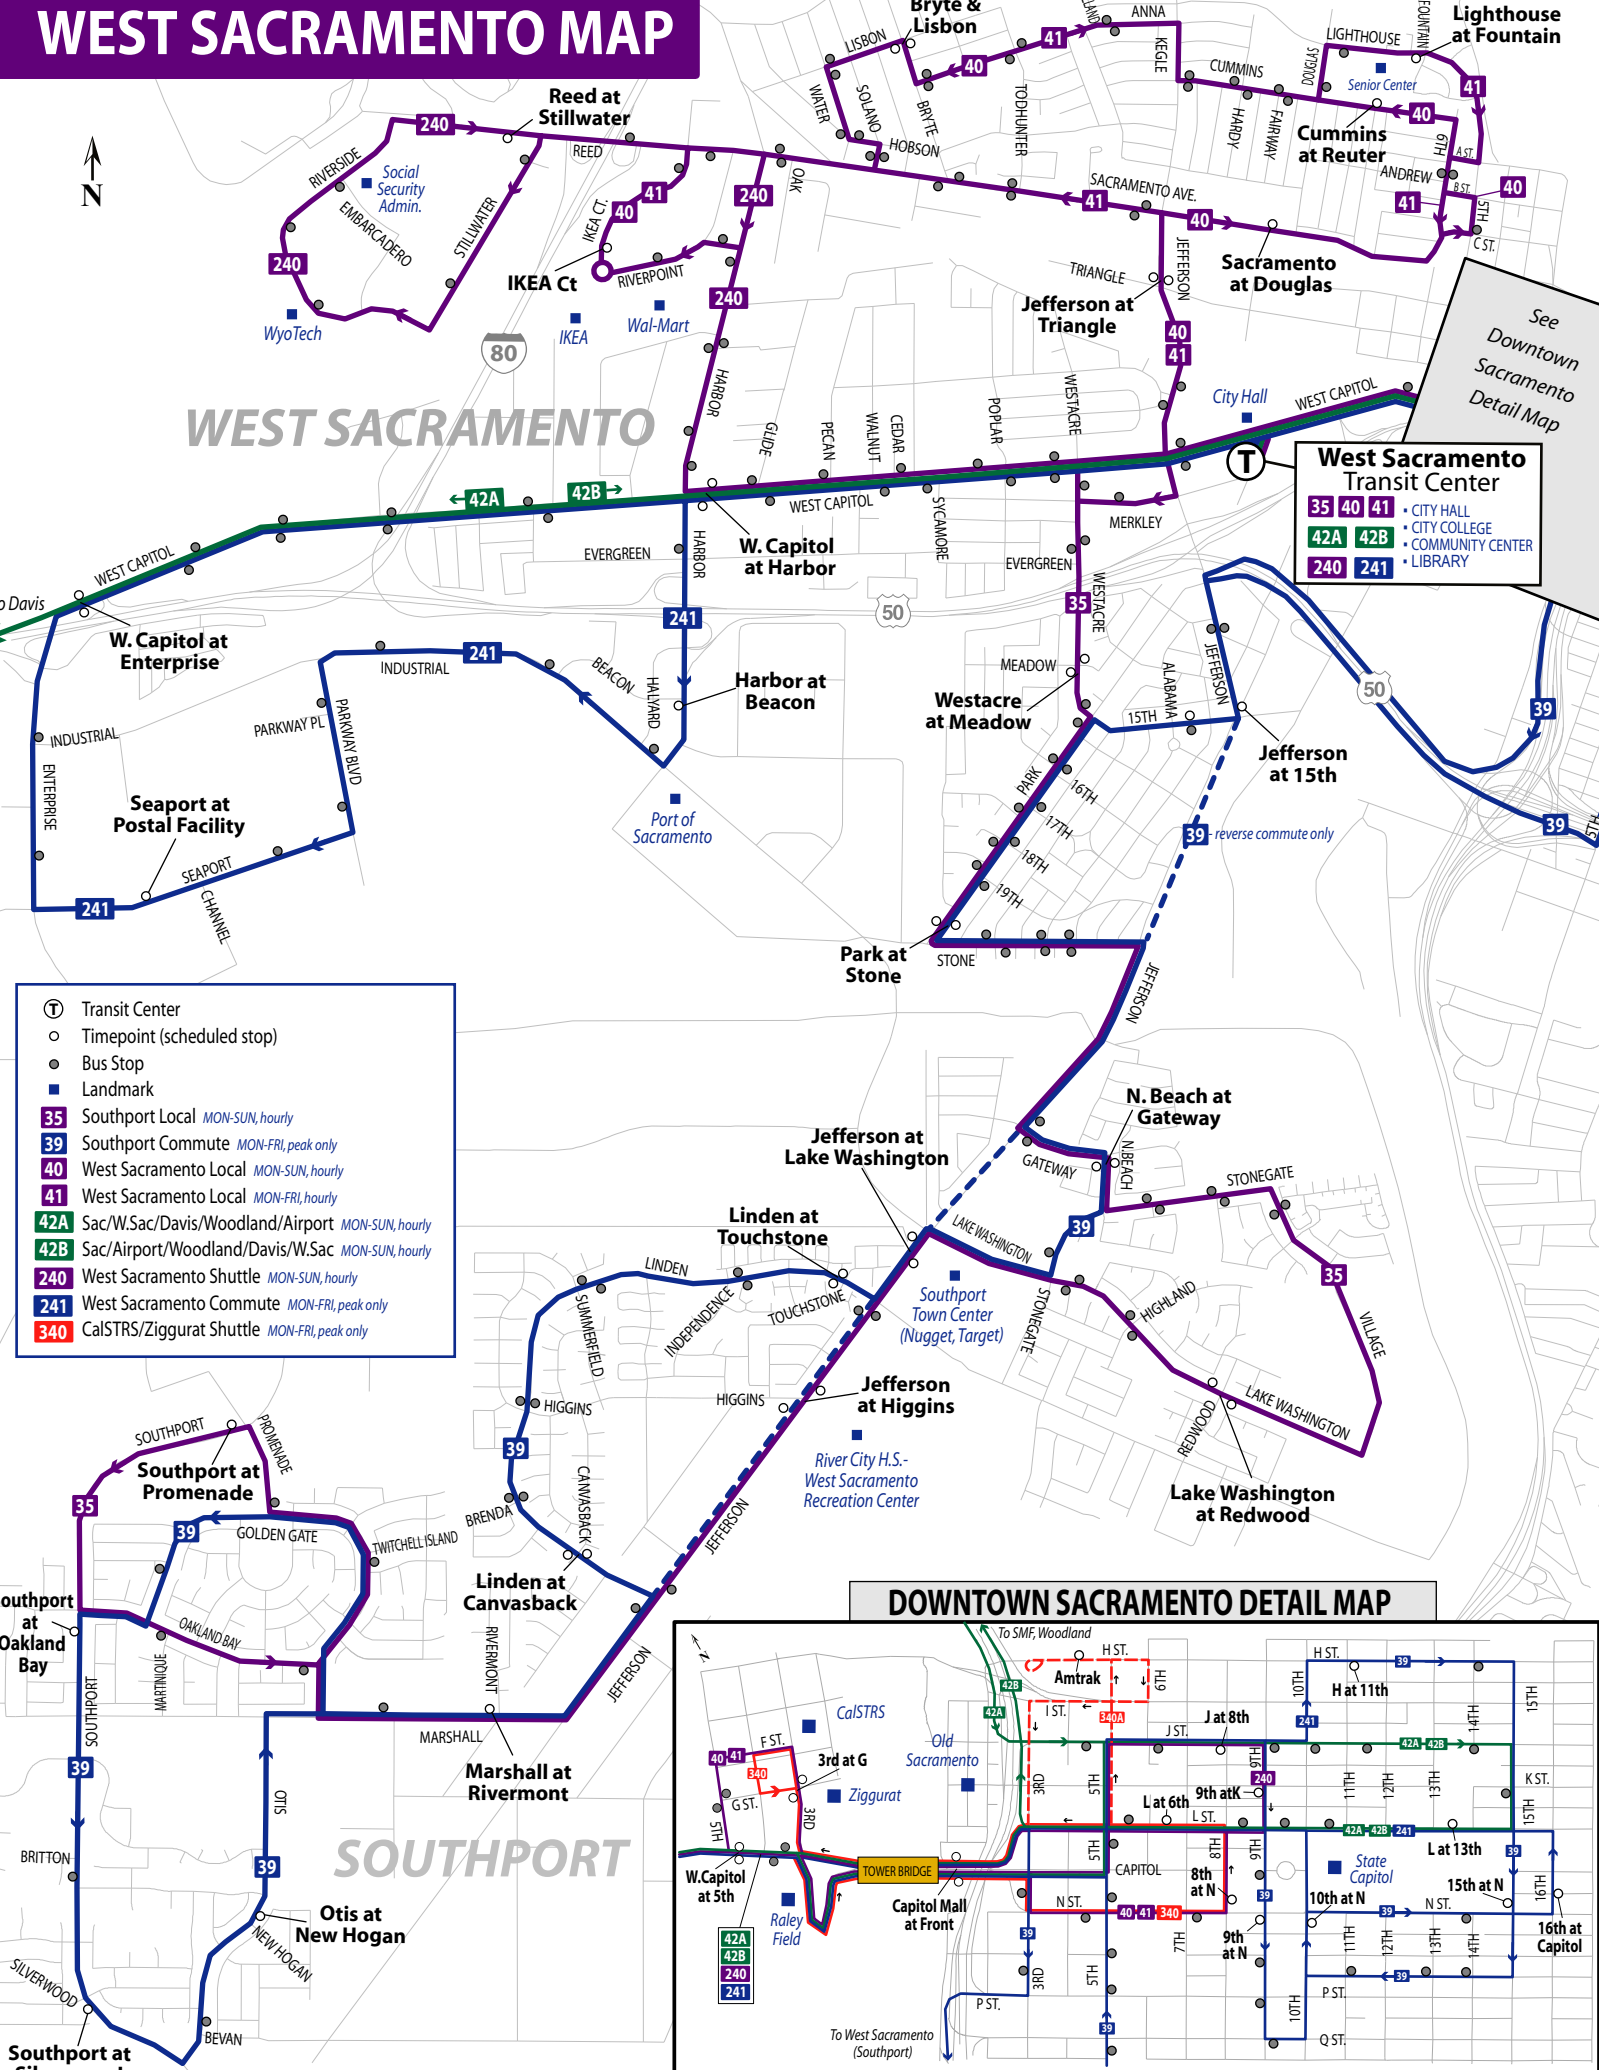

# WEST SACRAMENTO MAP

## WEST SACRAMENTO

**West Sacramento Transit Center**

- 35 40 41 • CITY HALL
- 42A 42B • CITY COLLEGE
- 240 241 • COMMUNITY CENTER
- 240 241 • LIBRARY

T Transit Center  
○ Timepoint (scheduled stop)  
● Bus Stop  
 Landmark

35 Southport Local *MON-SUN, hourly*  
39 Southport Commute *MON-FRI, peak only*  
40 West Sacramento Local *MON-SUN, hourly*  
41 West Sacramento Local *MON-FRI, hourly*  
42A Sac/W.Sac/Davis/Woodland/Airport *MON-SUN, hourly*  
42B Sac/Airport/Woodland/Davis/W.Sac *MON-SUN, hourly*  
240 West Sacramento Shuttle *MON-SUN, hourly*  
241 West Sacramento Commute *MON-FRI, peak only*  
340 CalSTRS/Ziggurat Shuttle *MON-FRI, peak only*

## DOWNTOWN SACRAMENTO DETAIL MAP

See  
Downtown  
Sacramento  
Detail Map