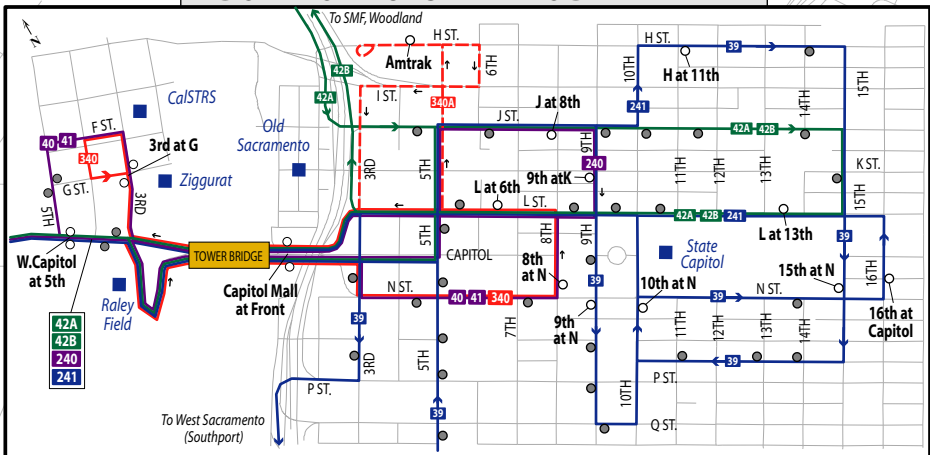

# WEST SACRAMENTO MAP

## WEST SACRAMENTO

**West Sacramento Transit Center**

- 35 40 41 • CITY HALL
- 42A 42B • CITY COLLEGE
- 240 241 • COMMUNITY CENTER
- 240 241 • LIBRARY

T Transit Center  
○ Timepoint (scheduled stop)  
● Bus Stop  
 Landmark

35 Southport Local *MON-SUN, hourly*  
39 Southport Commute *MON-FRI, peak only*  
40 West Sacramento Local *MON-SUN, hourly*  
41 West Sacramento Local *MON-FRI, hourly*  
42A Sac/W.Sac/Davis/Woodland/Airport *MON-SUN, hourly*  
42B Sac/Airport/Woodland/Davis/W.Sac *MON-SUN, hourly*  
240 West Sacramento Shuttle *MON-SUN, hourly*  
241 West Sacramento Commute *MON-FRI, peak only*  
340 CalSTRS/Ziggurat Shuttle *MON-FRI, peak only*

## DOWNTOWN SACRAMENTO DETAIL MAP

See  
Downtown  
Sacramento  
Detail Map