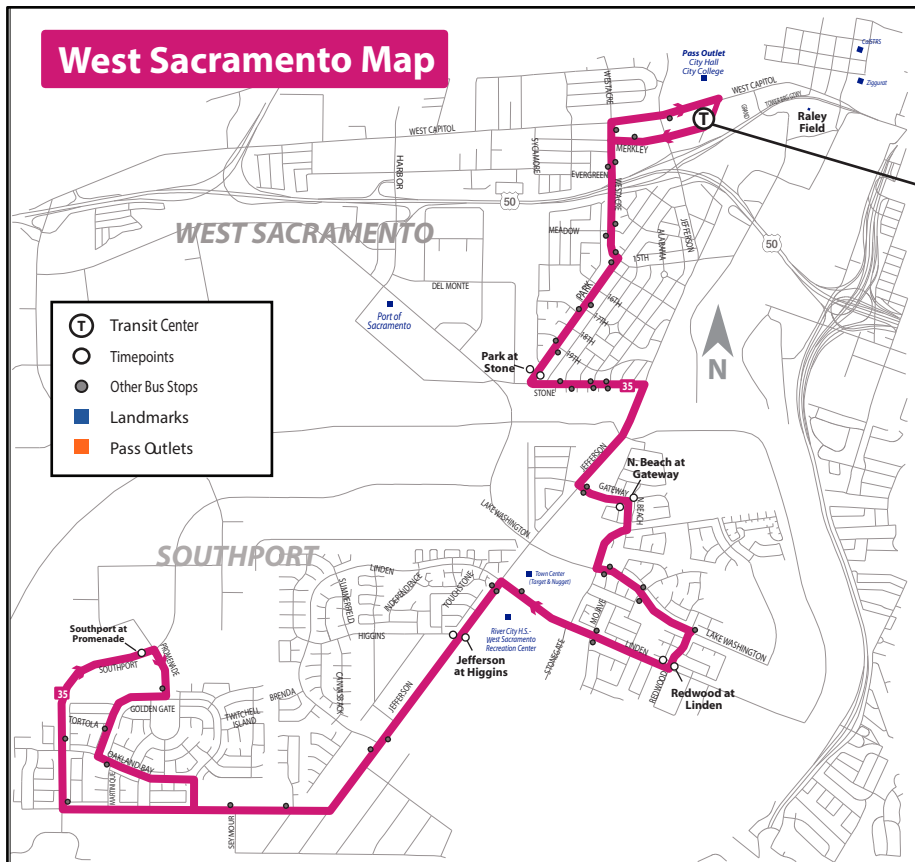

## Southport Local

Routes 35 provides hourly service, seven days a week, between West Sacramento and Southport.

## West Sacramento Transit Center

- 35** **40** **41** • CITY HALL
- CITY COLLEGE
- 42A** **42B** • COMMUNITY CENTER
- LIBRARY
- 240** **241** • SENIOR CENTER