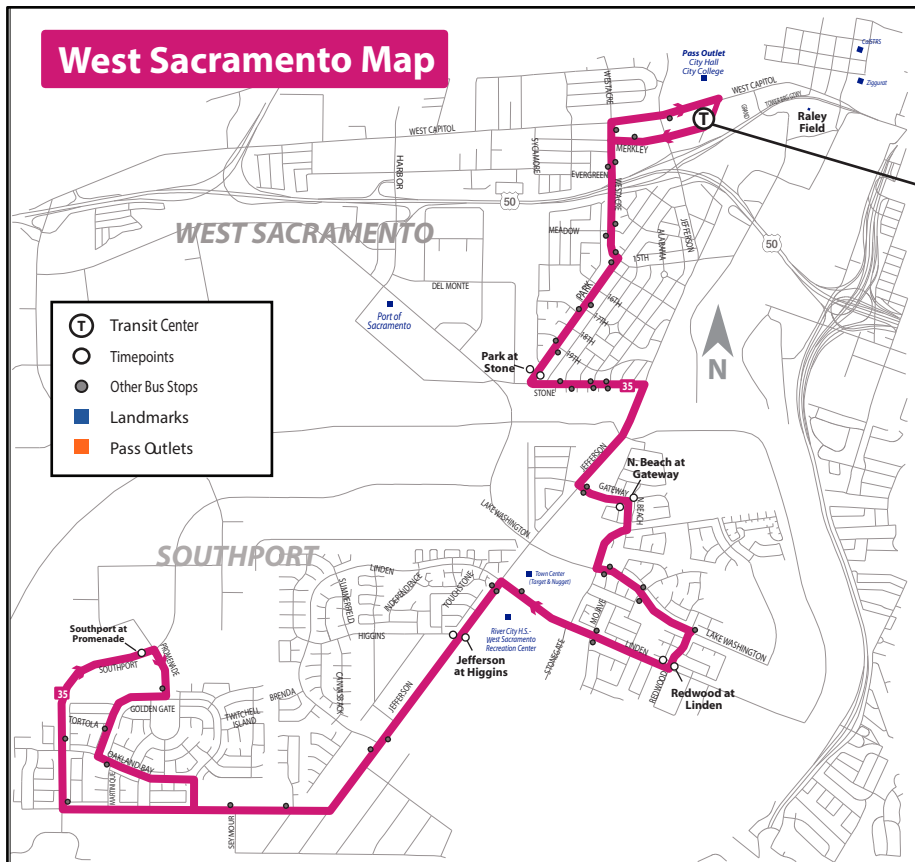

Southport Local

Routes 35 provides hourly service, seven days a week, between West Sacramento and Southport.

West Sacramento Transit Center

35	40	41	• CITY HALL
			• CITY COLLEGE
42A	42B		• COMMUNITY CENTER
			• LIBRARY
240	241		• SENIOR CENTER