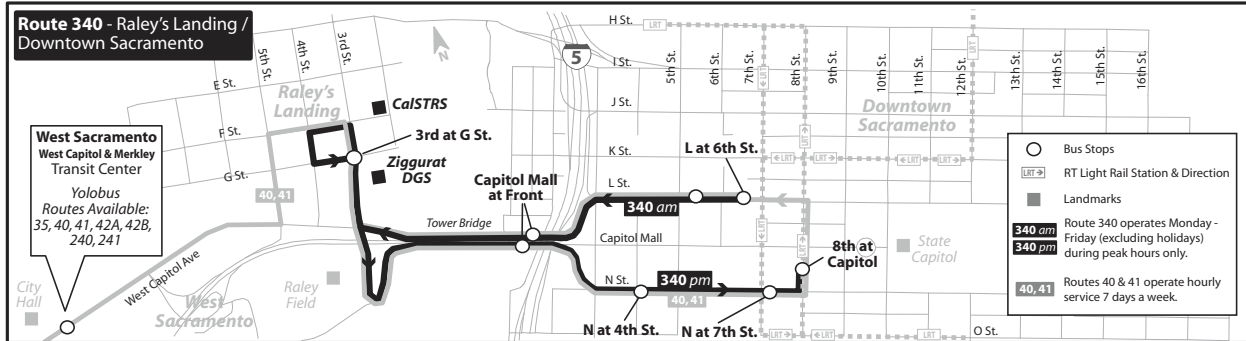

340 Raley's Landing - Sacramento

Yolobus Route 340 provides commute service on weekdays between Downtown Sacramento and Raley's Landing (Ziggurat/DGS & CalSTRS buildings). Route 340 complements portions of Yolobus Routes 40 & 41, giving you more options for your commute! **With an RT Monthly or Daily Pass, you can ride any Yolobus Route!**

AM Commute: Downtown Sacramento to Raley's Landing

Yolobus Route:	40	41	241	40	340	241	340	340	41	340	340	40	340	340	41	40	
8th St. at N St.	6:20	6:50	---	7:20	---	---	---	---	7:50	---	---	8:12	8:20	---	---	8:50	9:20
L St. at 6th St.	6:22	6:52	7:02	7:22	7:28	7:32	7:40	7:46	7:52	7:58	8:10	8:14	8:22	8:28	8:40	8:52	9:22
3rd St. at G St. (Ziggurat)	6:26	6:56	7:06	7:26	7:32	7:36	7:44	7:50	7:56	8:02	8:14	8:18	8:26	8:32	8:44	8:56	9:26

Routes & Schedules are subject to change.

AM times are light type
PM times are bold type

PM Commute: Raley's Landing to Downtown Sacramento

Yolobus Route:	41	40	41	340	340	40	340	340	41	340	340	40	340	41	40
3rd St. at G St. (Ziggurat)	2:44	3:14	3:44	3:50	4:05	4:14	4:20	4:32	4:44	4:50	5:02	5:14	5:20	5:44	6:14
N St. at 4th St.	2:48	3:18	3:48	3:54	4:09	4:18	4:24	4:36	4:48	4:54	5:06	5:18	5:24	5:48	6:18
8th St. at N St.	2:50	3:20	3:50	3:56	4:11	4:20	4:26	4:38	4:50	4:56	5:08	5:20	5:26	5:50	6:20

Yolobus increased service to the Ziggurat (DGS) and CalSTRS buildings in June 2009.