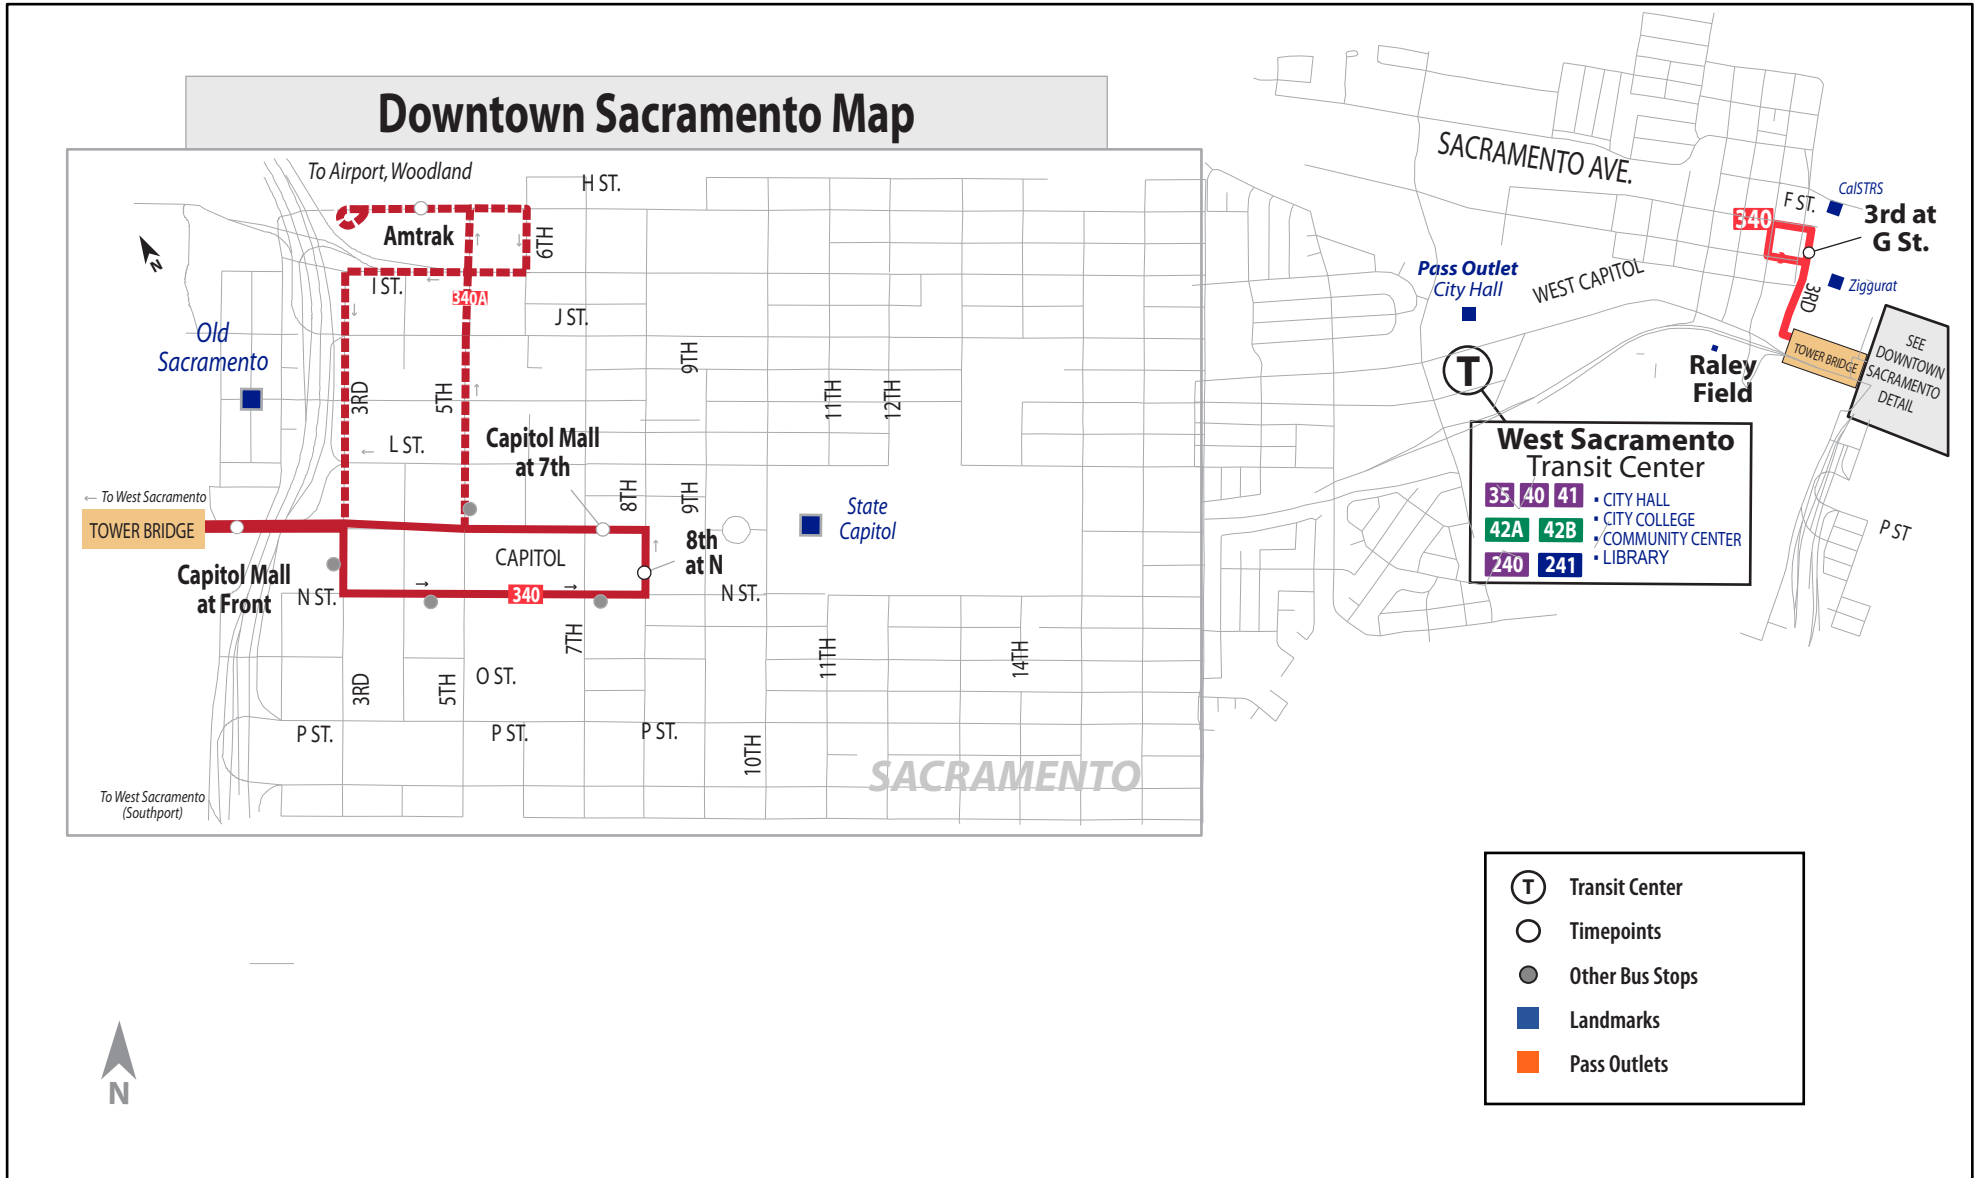

ROUTE 340

Last Updated: November 2015

CalSTRS/Ziggurat

Route 340 provides peak-hour service between 3rd at G street (CalSTRS & Ziggurat Buildings) and downtown Sacramento Monday - Friday.

Yolo County Transportation District