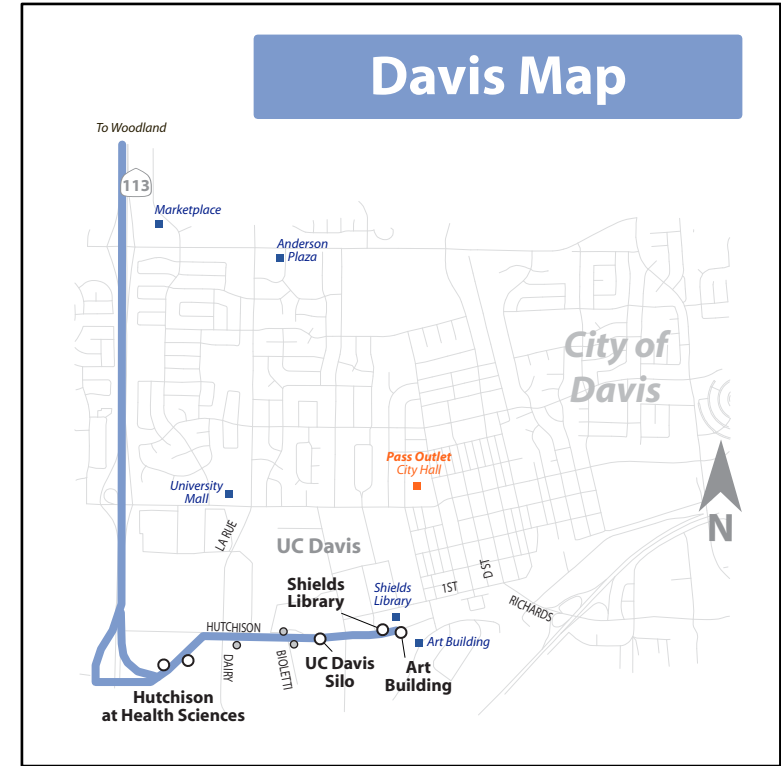

# ROUTE 243

Last Updated: January 2015

## Woodland | UC Davis Commute

Route 243 provides two morning and two afternoon trips, Monday-Friday, between Woodland and UC Davis.

- Transit Center
- Timepoints
- Other Bus Stops
- Landmarks
- Pass Outlets