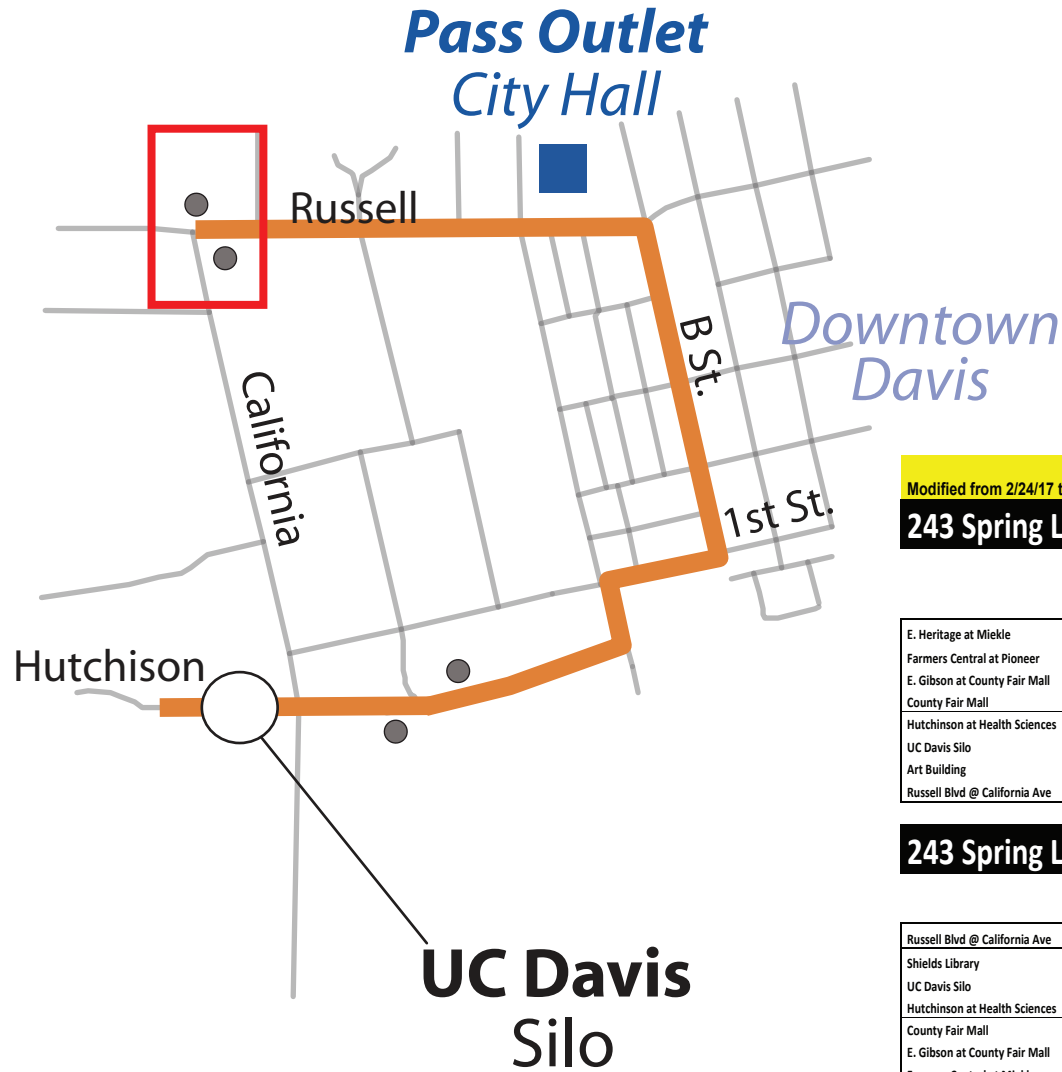

# New Bus Stop Route 243

From Friday February 24, 2017 to Friday March 10, 2017

Effective 2/24/17 thru 3/10/17 the 243 will have a new stop at Russell Blvd and California Ave.

AM drop offs at the new stop will be at 8:00 AM & 8:30 AM.

PM pickups from the new stop will be at 5:02 PM & 5:32 PM.

Modified from 2/24/17 to 3/10/17

### 243 Spring Lake - Davis Commute AM (M-F)

	1st Bus AM	2nd Bus AM
E. Heritage at Miekle	7:15 AM	7:45 AM
Farmers Central at Pioneer	7:20 AM	7:50 AM
E. Gibson at County Fair Mall	7:27 AM	7:57 AM
County Fair Mall	7:30 AM	8:00 AM
Hutchinson at Health Sciences	7:48 AM	8:18 AM
UC Davis Silo	7:51 AM	8:21 AM
Art Building	7:54 AM	8:24 AM
Russell Blvd @ California Ave	8:00 AM	8:30 AM

### 243 Spring Lake - Davis Commute PM (M-F)

	1st Bus PM	2nd Bus PM
Russell Blvd @ California Ave	5:02 PM	5:32 PM
Shields Library	5:09 PM	5:39 PM
UC Davis Silo	5:11 PM	5:41 PM
Hutchinson at Health Sciences	5:14 PM	5:44 PM
County Fair Mall	5:32 PM	6:02 PM
E. Gibson at County Fair Mall	5:35 PM	6:05 PM
Farmers Central at Miekle	5:42 PM	6:12 PM
E. Heritage at Miekle	5:48 PM	6:18 PM