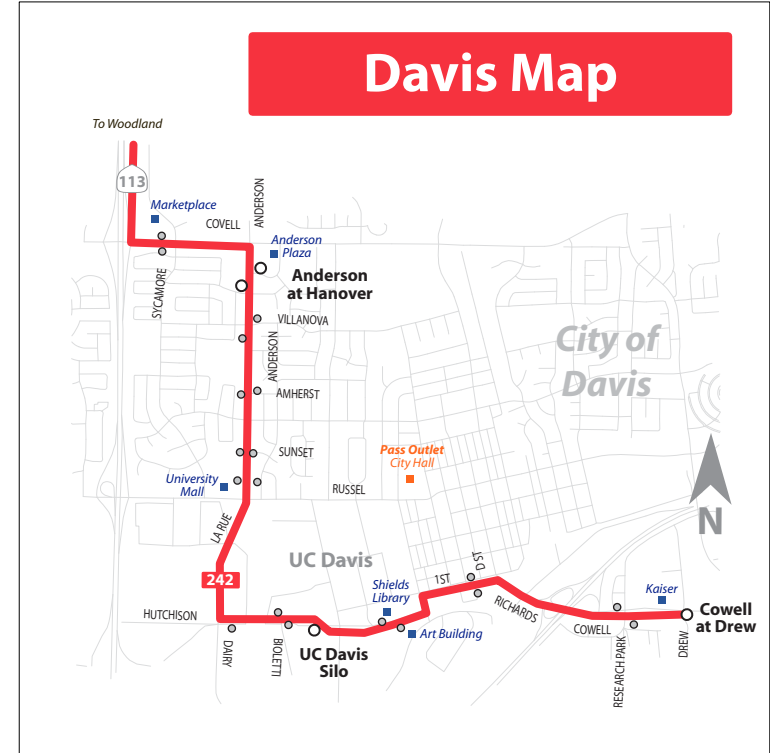

ROUTE 242

Last Updated: July 2015

Woodland | UC Davis | Davis Commute

Route 242 provides one morning and one afternoon trip, Monday-Friday, between Woodland, UC Davis, and South Davis.

- Transit Center
- Timepoints
- Other Bus Stops
- Landmarks
- Pass Outlets