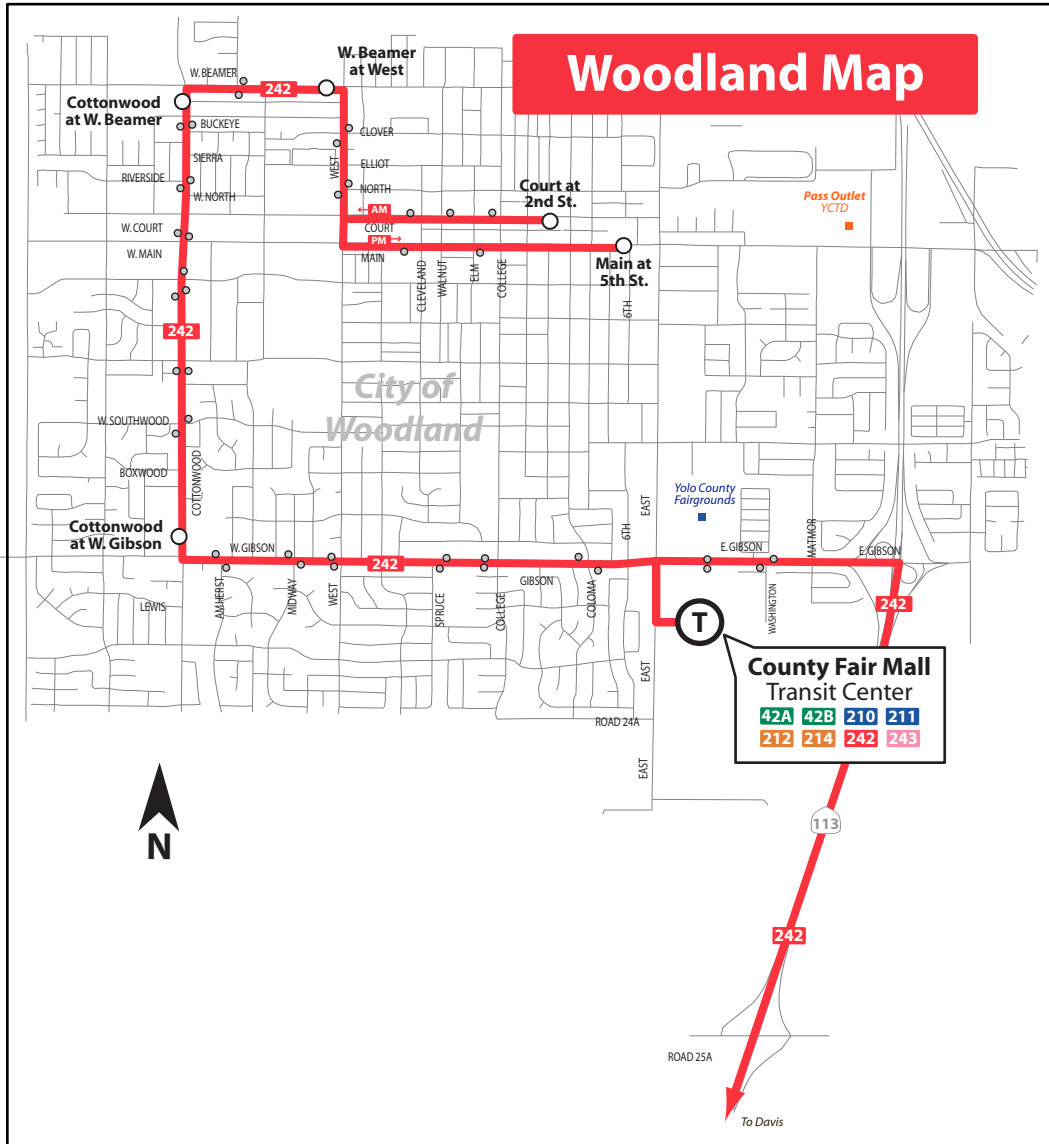

ROUTE 242

Last Updated: November 2015

Woodland | UC Davis | Davis Commute

Route 242 provides one morning and one afternoon trip, Monday-Friday, between Woodland, UC Davis, and South Davis.

- Transit Center
- Timepoints
- Other Bus Stops
- Landmarks
- Pass Outlets