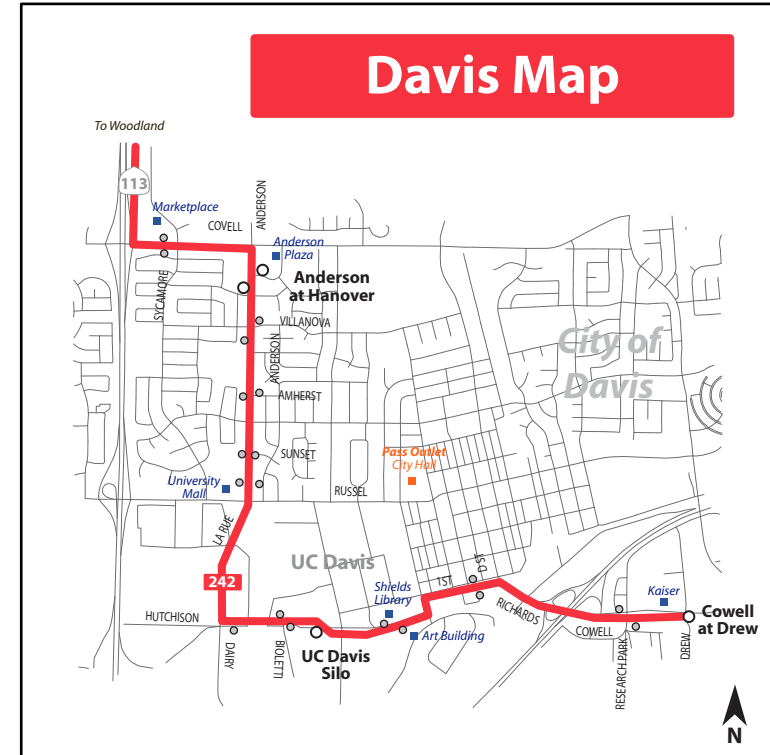

ROUTE 242

Last Updated: November 2015

Woodland | UC Davis | Davis Commute

Route 242 provides one morning and one afternoon trip, Monday-Friday, between Woodland, UC Davis, and South Davis.

- Transit Center
- Timepoints
- Other Bus Stops
- Landmarks
- Pass Outlets