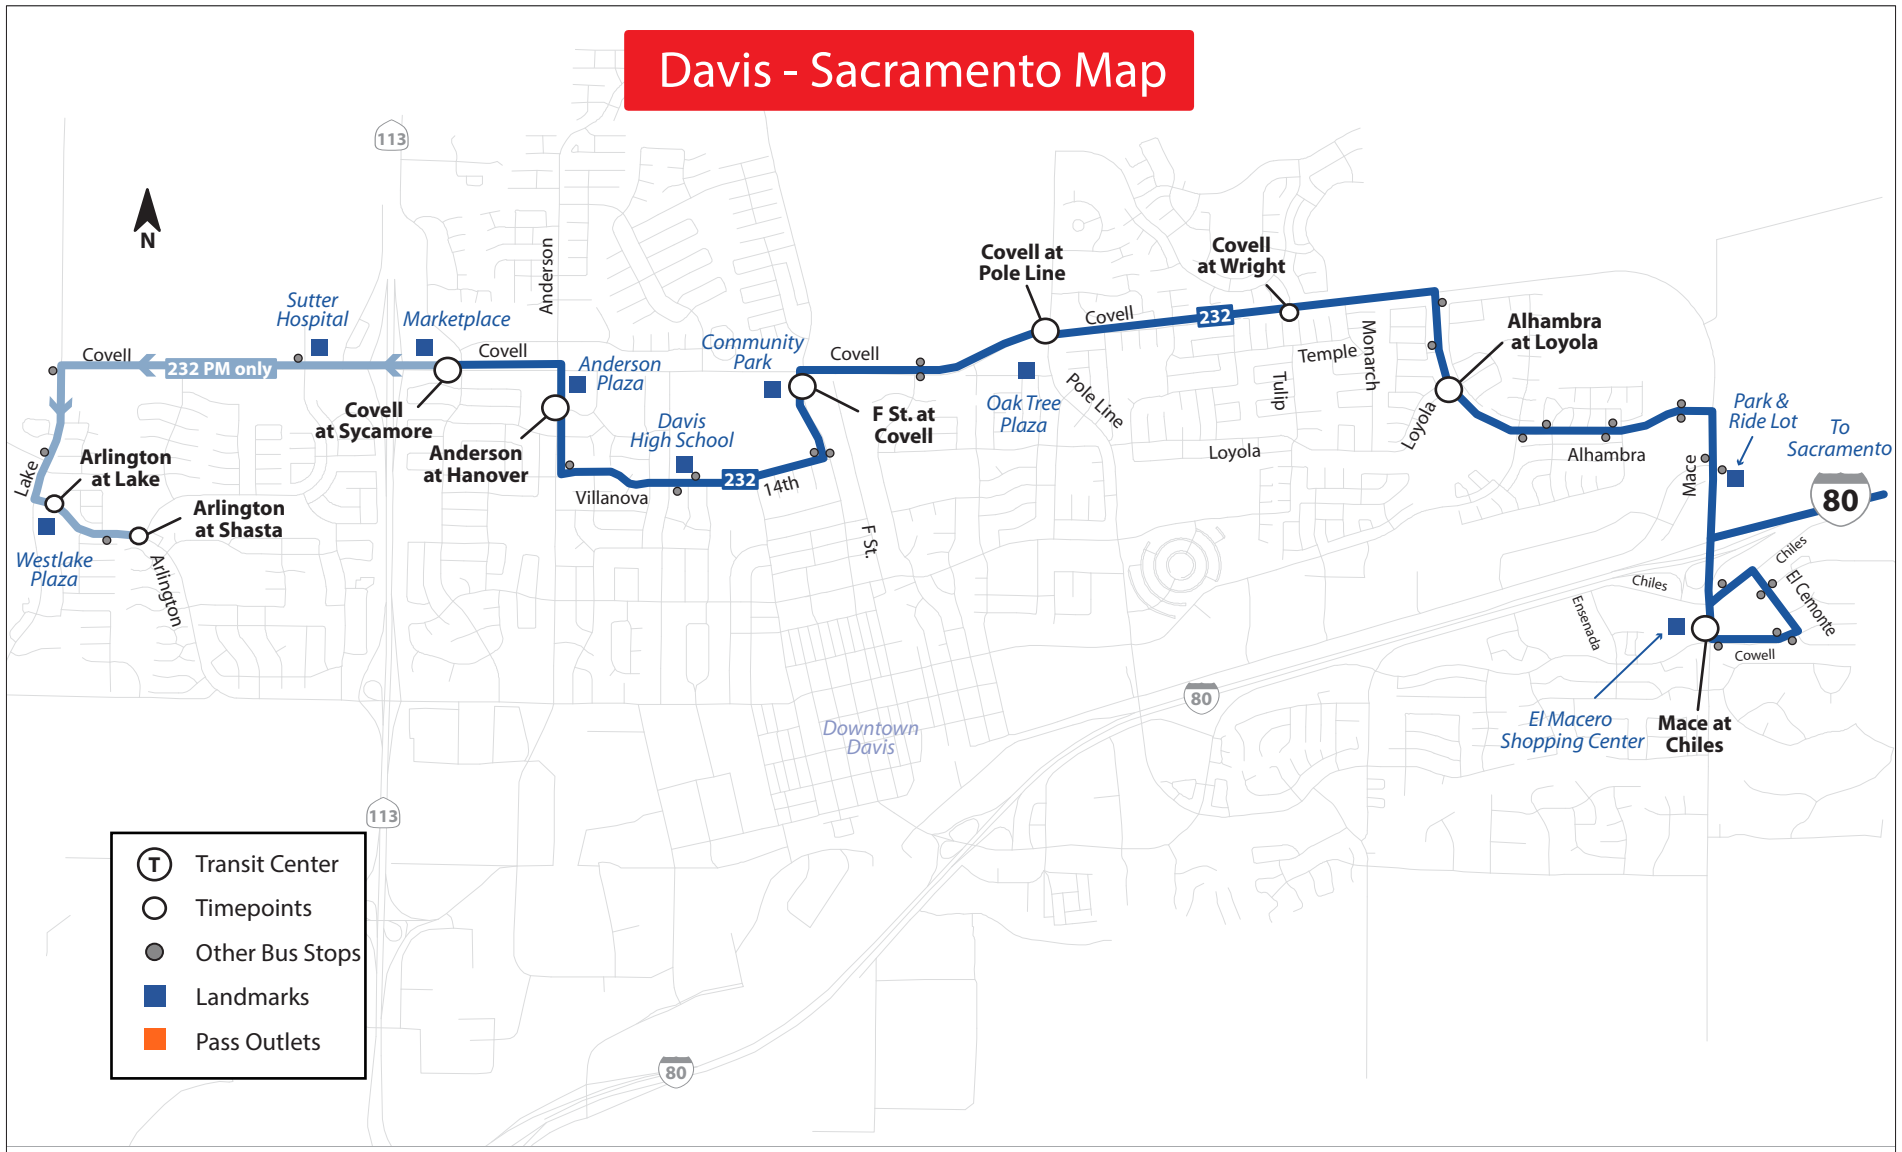

ROUTE 232

Last Updated: November 2015

Davis /Sacramento Express

- Route 232 provides one morning and one afternoon trip, Monday through Friday, between central and east Davis and downtown Sacramento. Actual arrival times in Sacramento and Davis may vary due to traffic conditions

Yolo County Transportation District

350 Industrial Way
Woodland CA 95776
(530) 661-0816