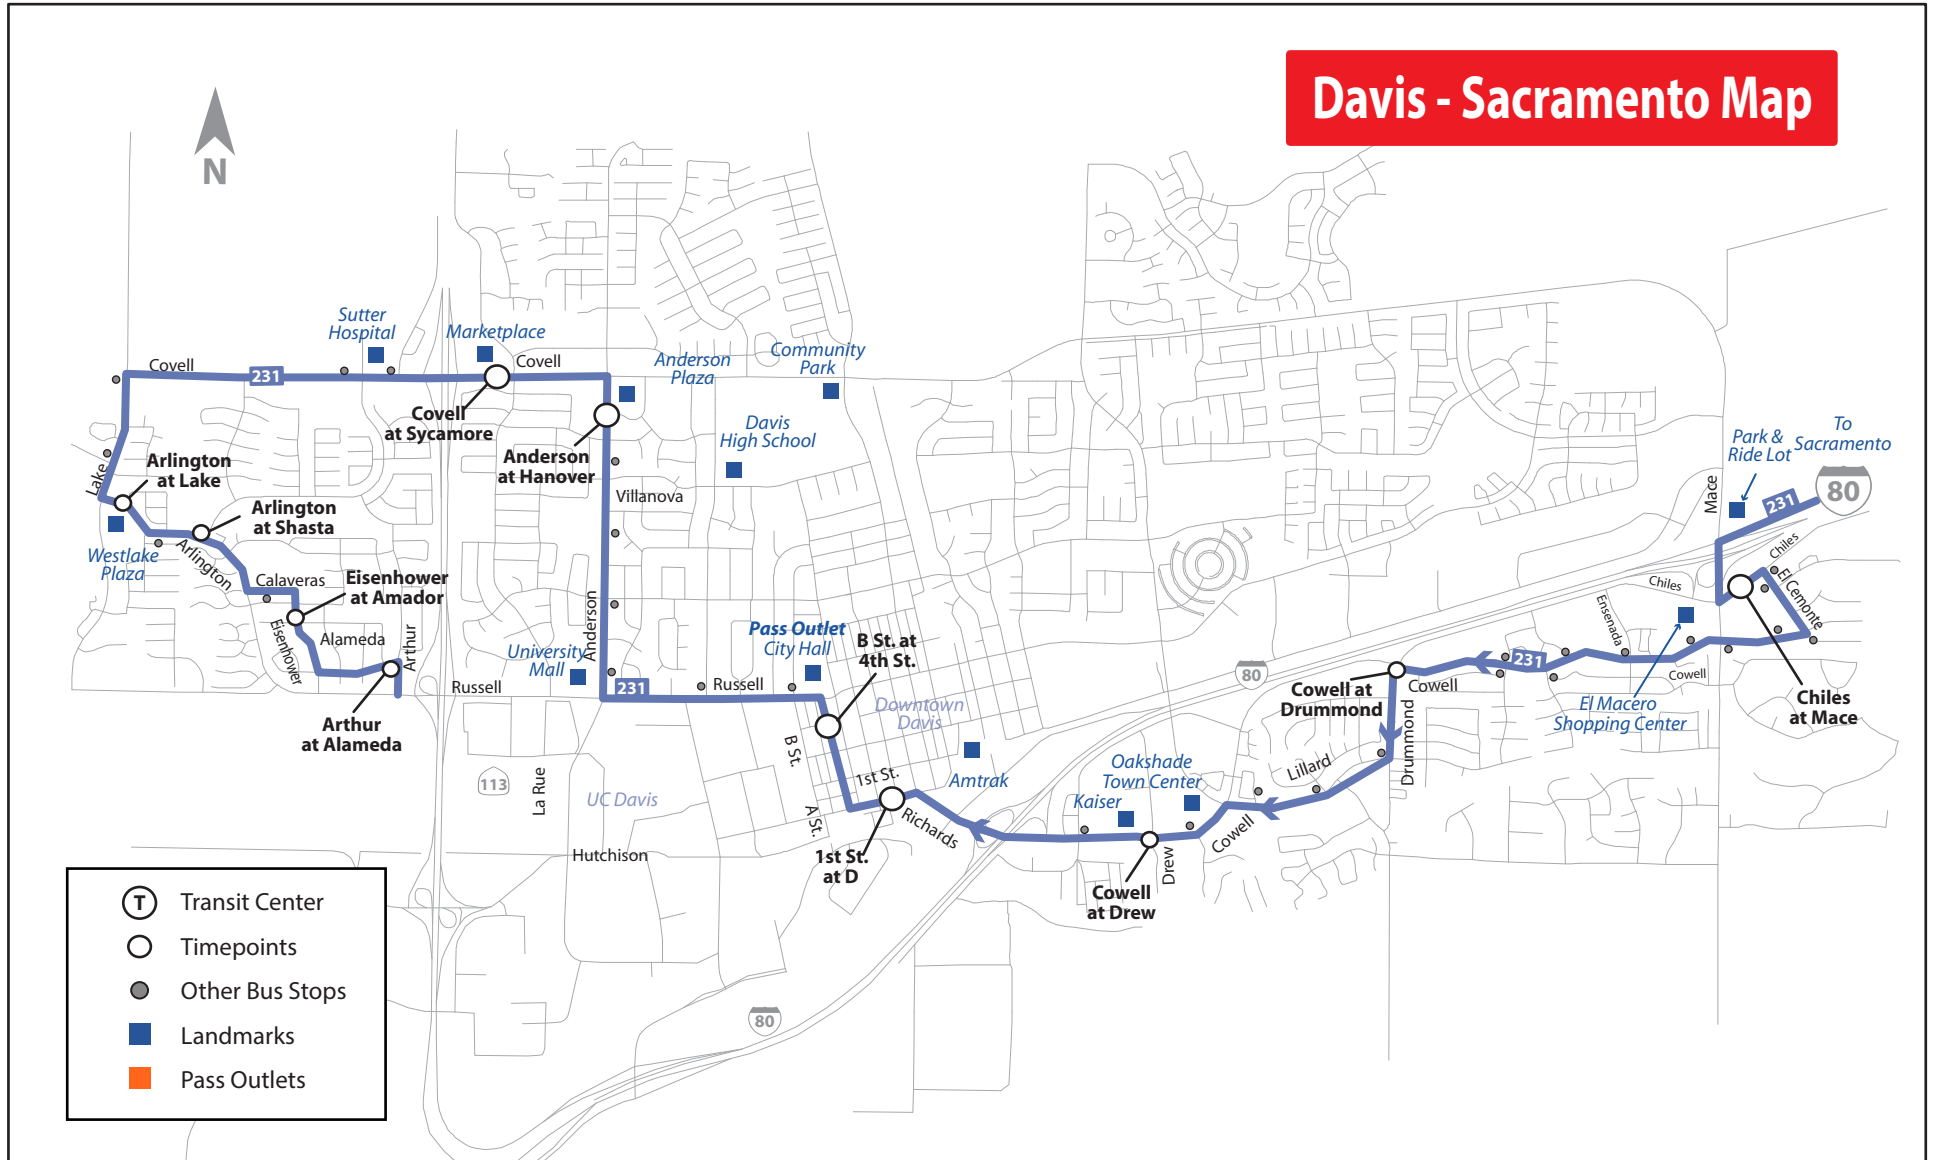

ROUTE 231

Last Updated: November 2015

Last PM Express to Sacramento to Davis

- Route 231 is the last afternoon Express trip from downtown Sacramento to Davis, Monday through Friday.

Yolo County Transportation District