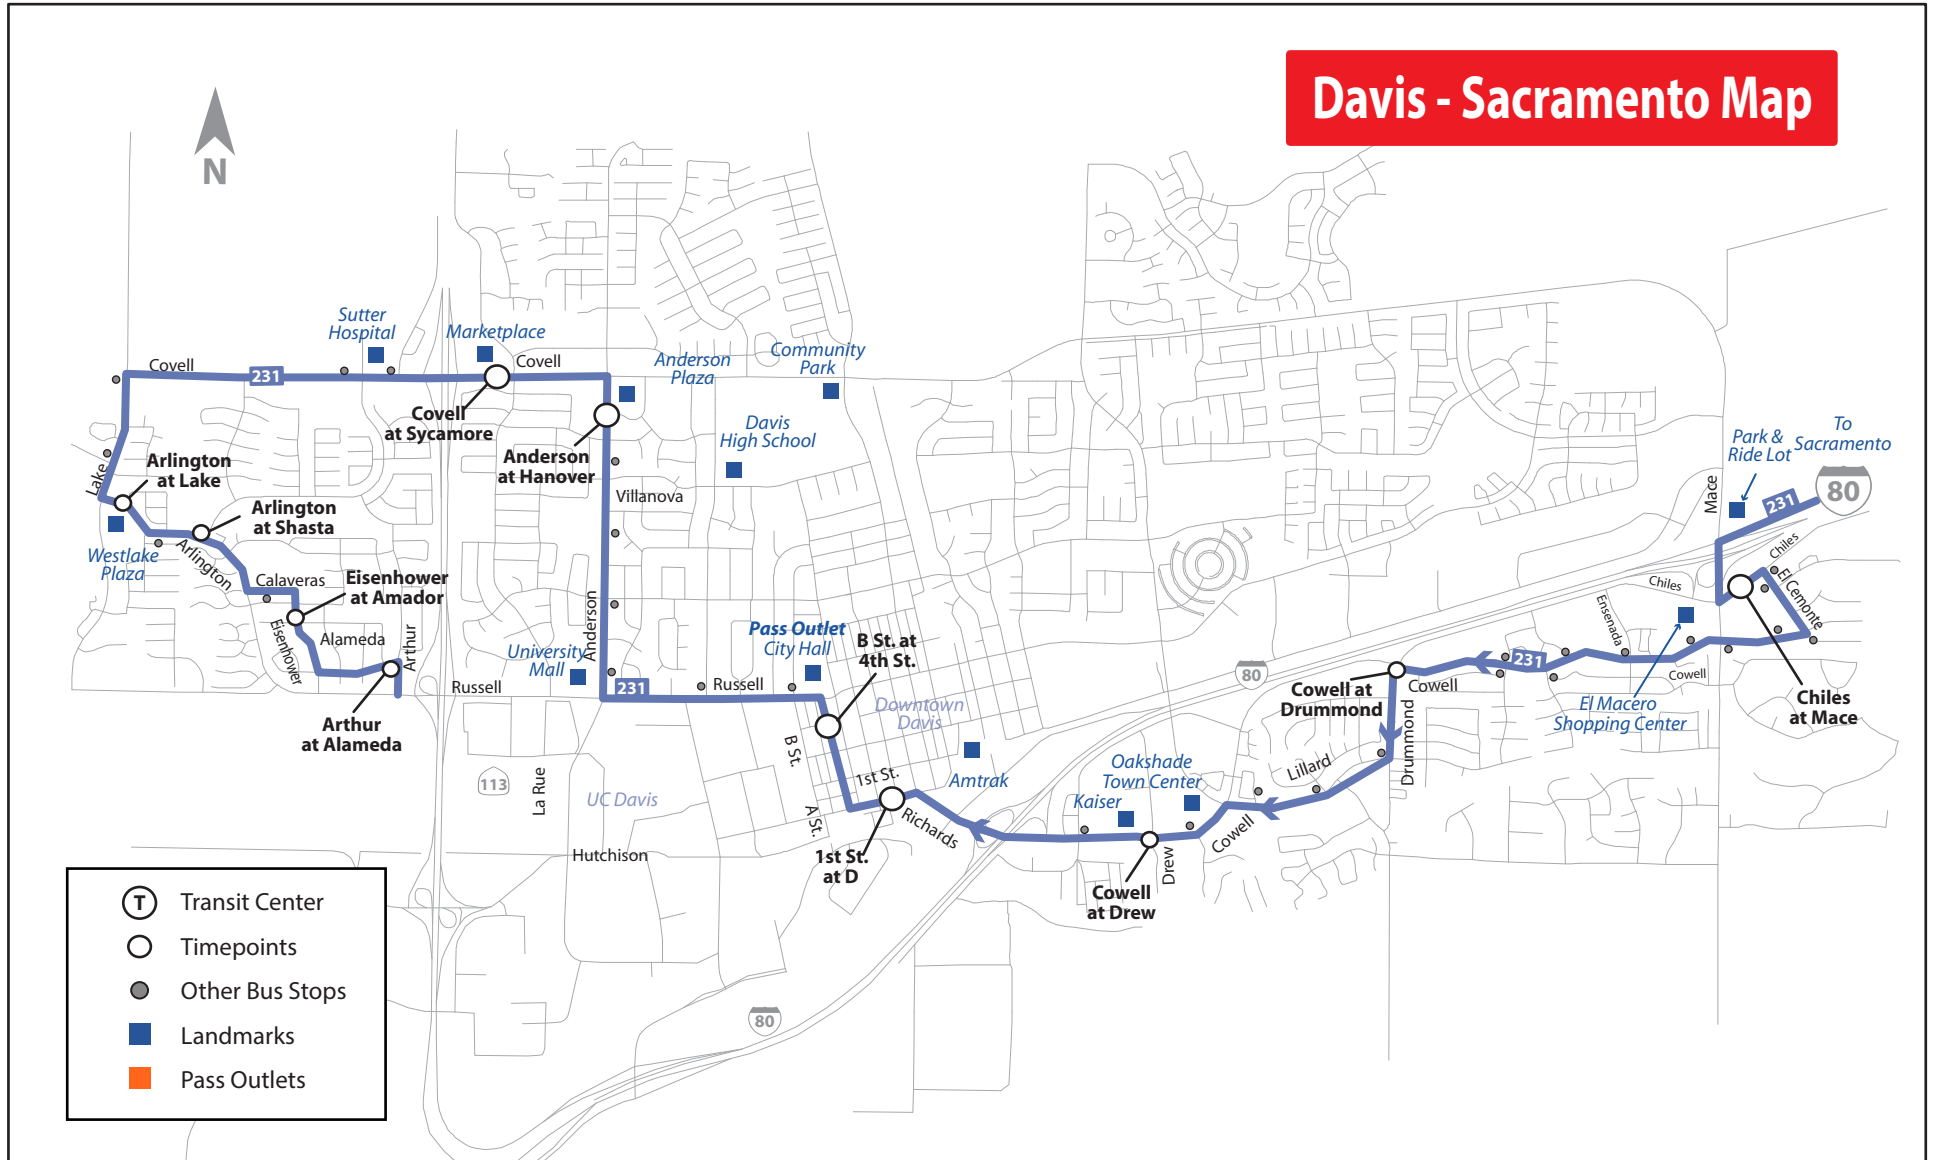

# ROUTE 231

Last Updated: November 2015

## Last PM Express to Sacramento to Davis

- Route 231 is the last afternoon Express trip from downtown Sacramento to Davis, Monday through Friday.

Yolo County Transportation District

350 Industrial Way

Woodland CA 95776