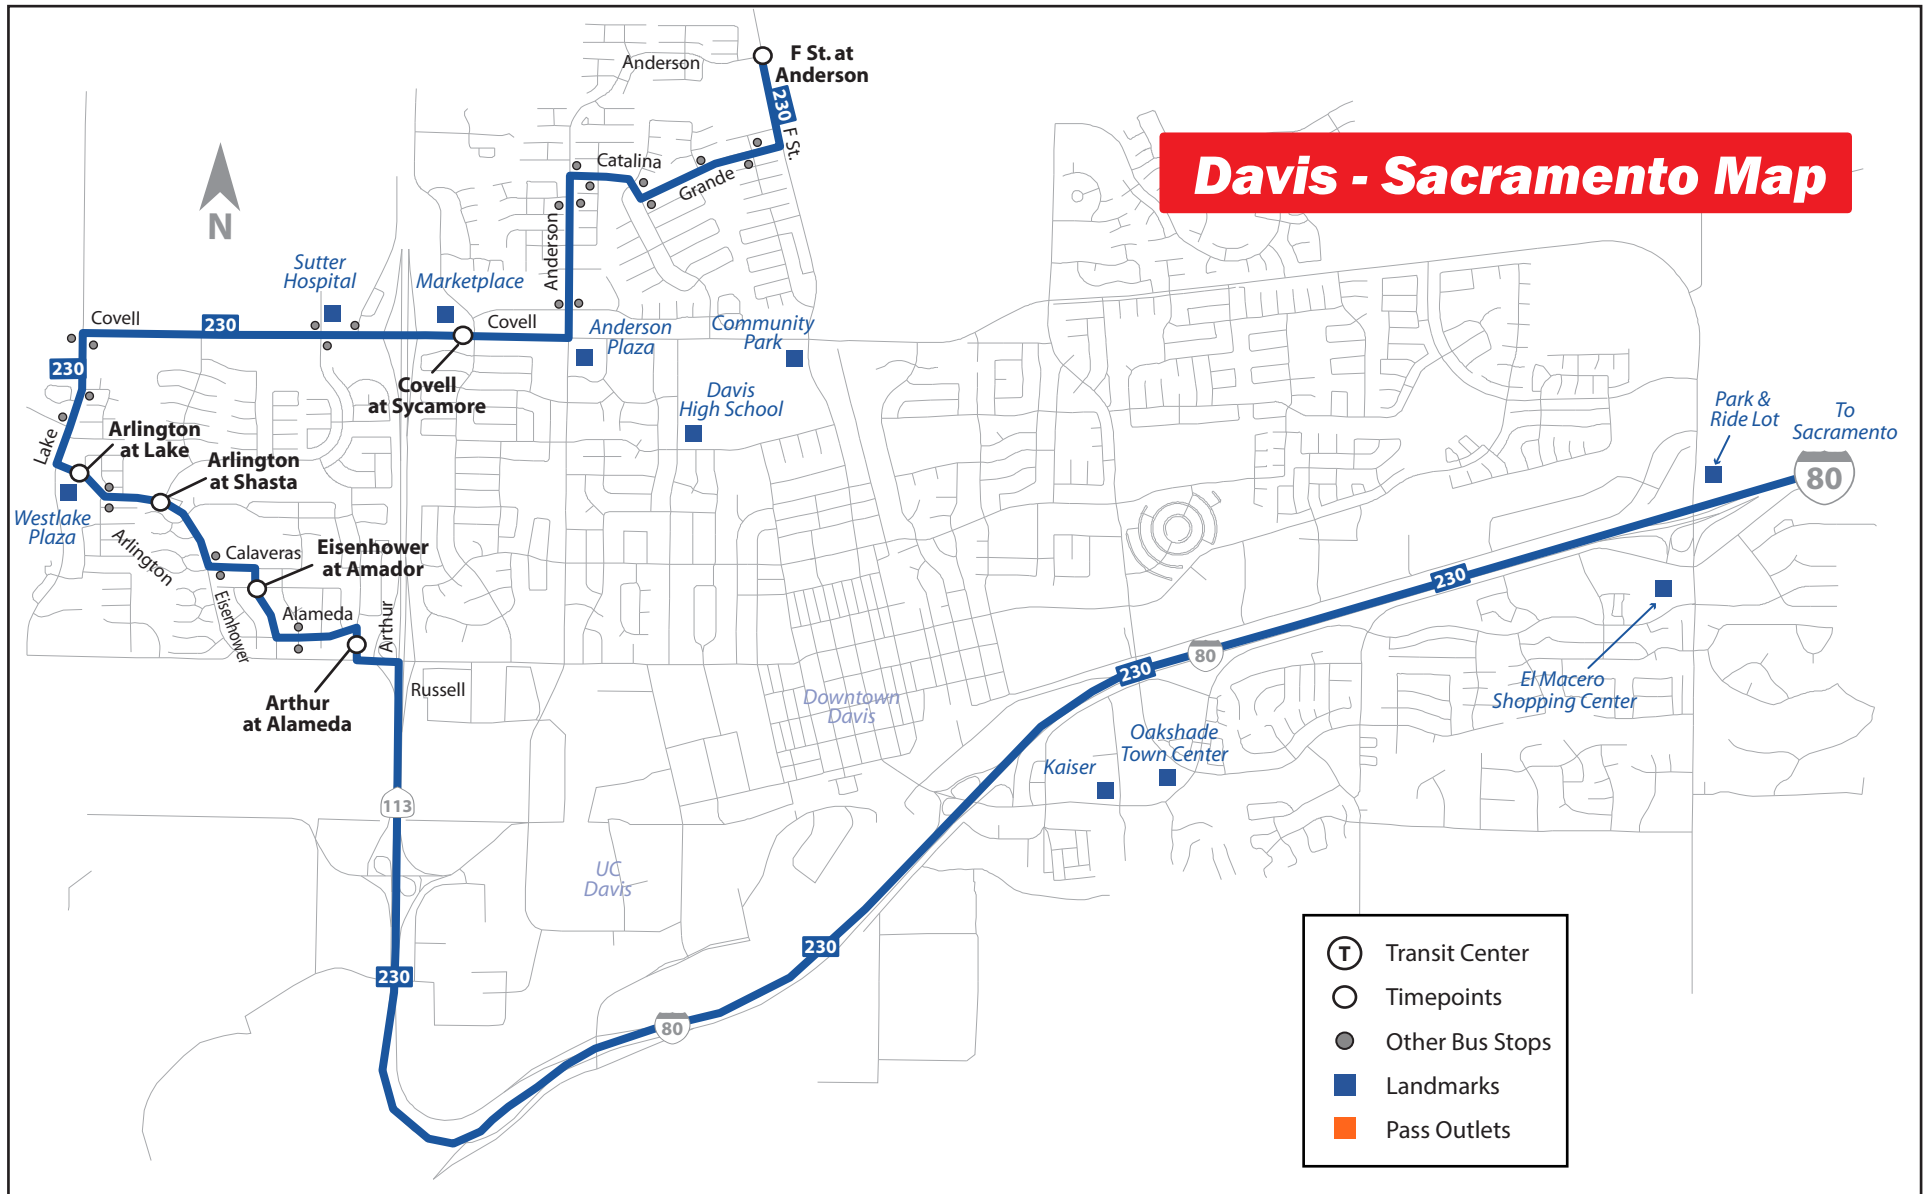

# ROUTE 230

Last Updated: November 2015

## West Davis/Sacramento Express

Route 230 Express provides three morning and three afternoon trips, Monday through Friday, between West Davis and downtown Sacramento. Actual arrival times in Sacramento and Davis may vary due to traffic conditions

Yolo County Transportation District

350 Industrial Way

Woodland CA 95776

(530) 661-0816