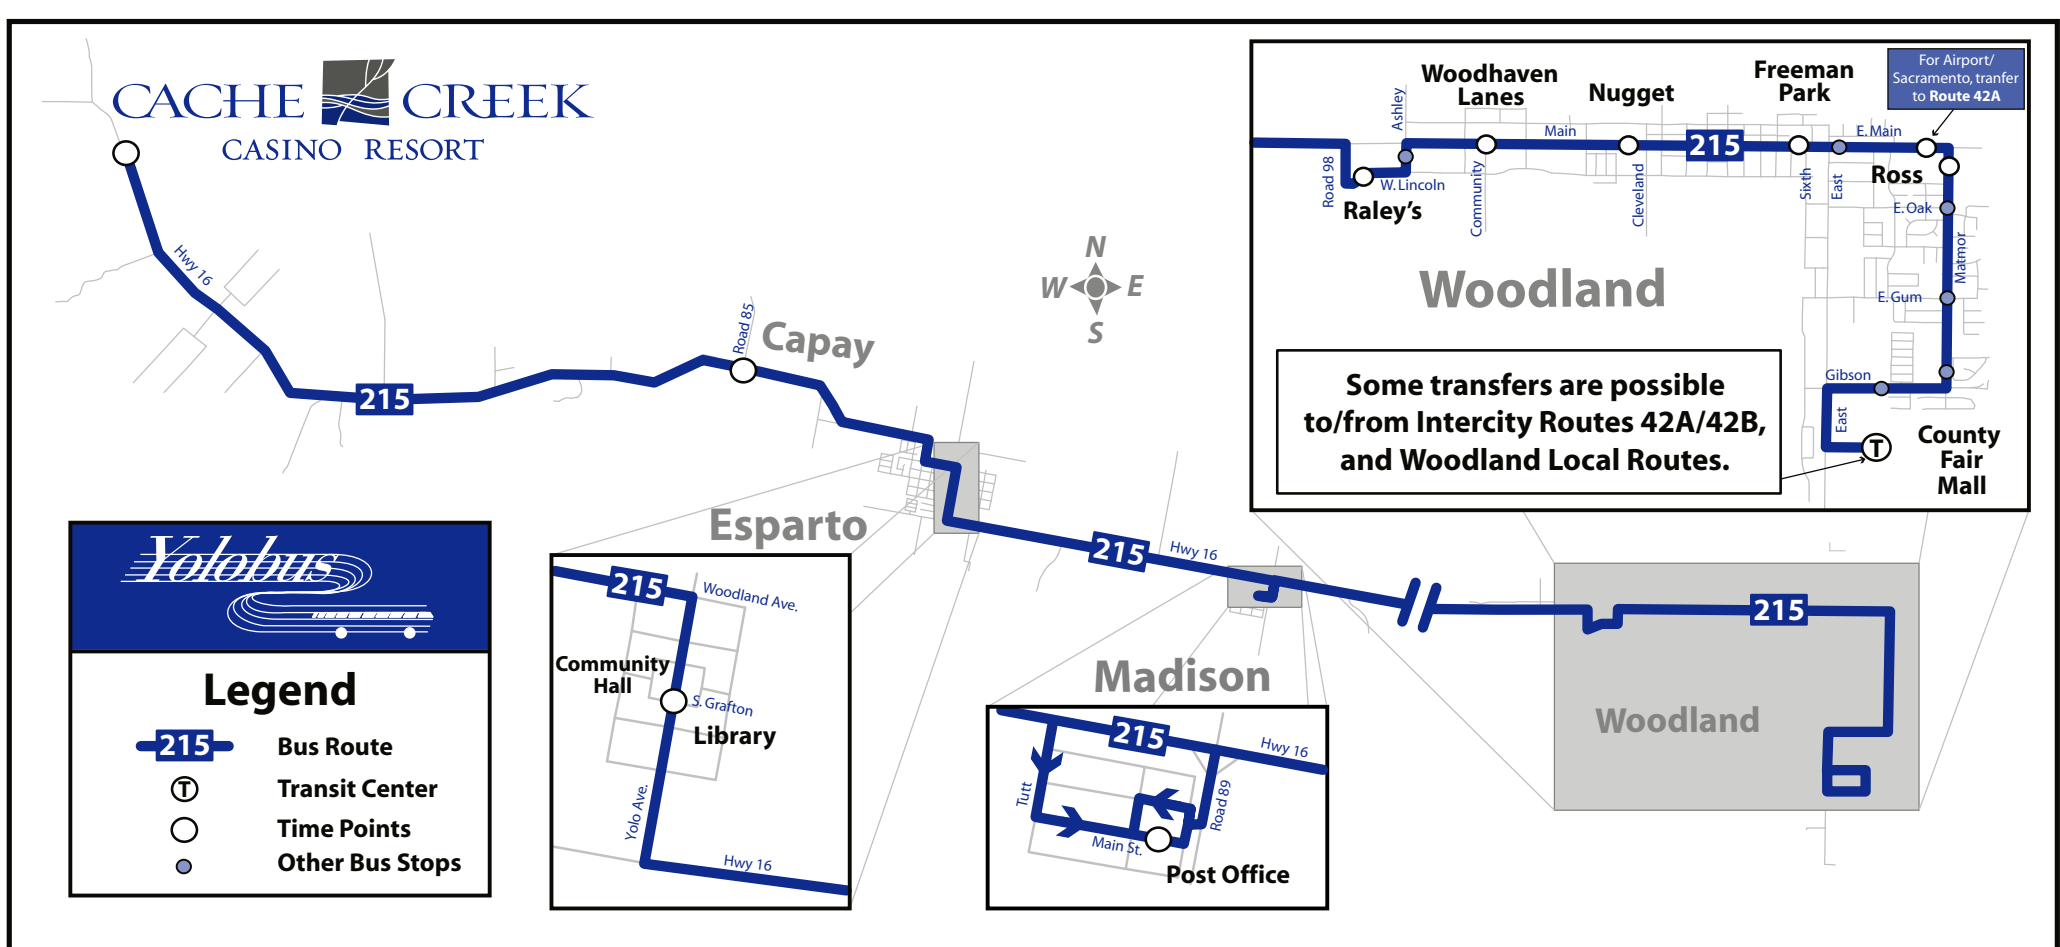

Westbound

Woodland to Cache Creek Casino

Everyday - Diario

WOODLAND

	MORNING - EN LA MAÑANA						AFTERNOON - TARDE						NIGHT - NOCHE				
County Fair Mall (T)	4:55	5:45	5:55	6:55	7:55	8:55	12:55	1:45	1:55	2:55	3:55	4:55	8:55	9:45	9:55	10:55	11:55
Matmor at E. Main	5:01	5:51	6:01	7:01	8:01	9:01	1:01	1:51	2:01	3:01	4:01	5:01	9:01	9:51	10:01	11:01	12:01
Main at 6th St.	5:04	5:54	6:04	7:04	8:04	9:04	1:04	1:54	2:04	3:04	4:04	5:04	9:04	9:54	10:04	11:04	12:04
Main at Cleveland	5:07	5:57	6:07	7:07	8:07	9:07	1:07	1:57	2:07	3:07	4:07	5:07	9:07	9:57	10:07	11:07	12:07
Main at Community	5:09	5:59	6:09	7:09	8:09	9:09	1:09	1:59	2:09	3:09	4:09	5:09	9:09	9:59	10:09	11:09	12:09
W. Lincoln at Road 98	5:13	6:03	6:13	7:13	8:13	9:13	1:13	2:03	2:13	3:13	4:13	5:13	9:13	10:03	10:13	11:13	12:13
Main at Post Office (Madison)	5:27	6:17	6:27	7:27	8:27	9:27	1:27	2:17	2:27	3:27	4:27	5:27	9:27	10:17	10:27	11:27	12:27
Yolo at S. Grafton (Esparto)	5:33	6:23	6:33	7:33	8:33	9:33	1:33	2:23	2:33	3:33	4:33	5:33	9:33	10:23	10:33	11:33	12:33
HWY 16 at Road 85 (Capay)	5:37	6:27	6:37	7:37	8:37	9:37	1:37	2:27	2:37	3:37	4:37	5:37	9:37	10:27	10:37	11:37	12:37
Cache Creek Casino & Resort	5:49	6:39	6:49	7:49	8:49	9:49	1:49	2:39	2:49	3:49	4:49	5:49	9:49	10:39	10:49	11:49	12:49

Transit Center
Some transfers are available from Routes 42A, 42B, and Woodland Local routes.

Need help planning a trip?
Call Yolobus!
1-800-371-BUSS (2877)

¿Necesita ayuda con su viaje?
¡Llame a Yolobus!
1-800-371-BUSS (2877)

Route 215

Eastbound

Cache Creek Casino to Woodland

Everyday - Diario

WOODLAND

	MORNING - EN LA MAÑANA						AFTERNOON - TARDE						NIGHT - NOCHE				
Cache Creek Casino & Resort	6:07	7:07	7:15	8:07	9:07	10:07	2:07	3:07	3:15	4:07	5:07	6:15	10:07	11:07	11:15	12:07	1:07
HWY 16 at Road 85 (Capay)	6:16	7:16	7:24	8:16	9:16	10:16	2:16	3:16	3:24	4:16	5:16	6:24	10:16	11:16	11:24	12:16	1:16
Yolo at S. Grafton (Esparto)	6:20	7:20	7:28	8:20	9:20	10:20	2:20	3:20	3:28	4:20	5:20	6:28	10:20	11:20	11:28	12:20	1:20
Main at Post Office (Madison)	6:26	7:26	7:34	8:26	9:26	10:26	2:26	3:26	3:34	4:26	5:26	6:34	10:26	11:26	11:34	12:26	1:26
W. Lincoln at Road 98	6:39	7:39	7:47	8:39	9:39	10:39	2:39	3:39	3:47	4:39	5:39	6:47	10:39	11:39	11:47	12:39	1:39
Main at Community	6:42	7:42	7:50	8:42	9:42	10:42	2:42	3:42	3:50	4:42	5:42	6:50	10:42	11:42	11:50	12:42	1:42
Main at Cleveland	6:44	7:44	7:52	8:44	9:44	10:44	2:44	3:44	3:52	4:44	5:44	6:52	10:44	11:44	11:52	12:44	1:44
Main at 6th St.	6:47	7:47	7:55	8:47	9:47	10:47	2:47	3:47	3:55	4:47	5:47	6:55	10:47	11:47	11:55	12:47	1:47
Matmor at E. Main*	6:49	7:49	7:57	8:49	9:49	10:49	2:49	3:49	3:57	4:49	5:49	6:57	10:49	11:49	11:57	12:49	1:49
County Fair Mall (T)	6:55	7:55	8:03	8:55	9:55	10:55	2:55	3:55	4:03	4:55	5:55	7:03	10:55	11:55	12:03	12:55	1:55

*For Sac Int'l Airport or Downtown Sacramento, some transfers are available to Route 42A.

Transit Center
Some transfers are available to Woodland Local routes & Route 42B (Davis, W. Sacramento)