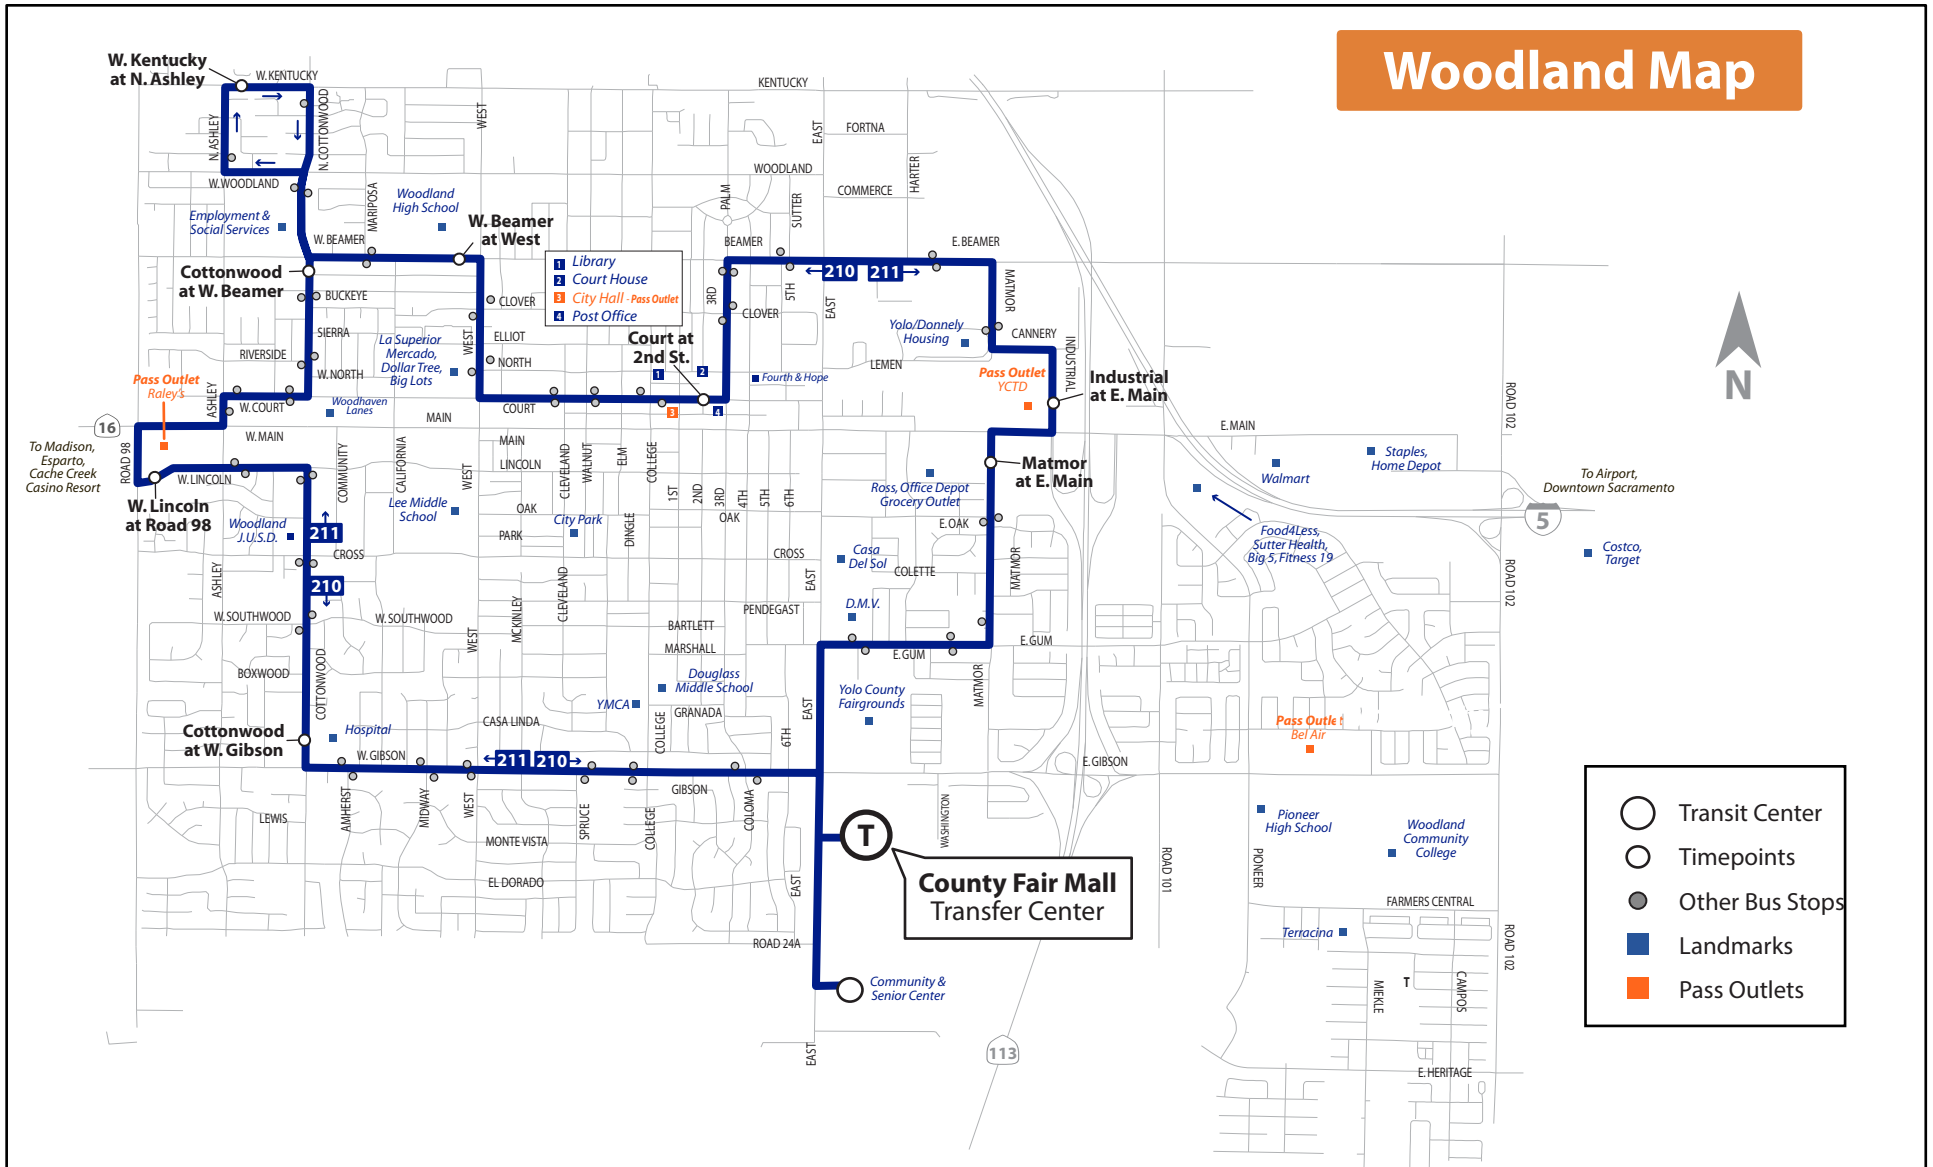

ROUTE 210 & 211

Last Updated: September 2015

West Woodland Local

- Routes 210 provides hourly service, Monday-Friday, via a counter-clockwise loop in the west portions of Woodland.
- Routes 211 provides hourly service, seven days a week, via a clockwise loop in the west portions of Woodland.

Yolo County Transportation District

350 Industrial Way

Woodland CA 95776

(530) 661-0816