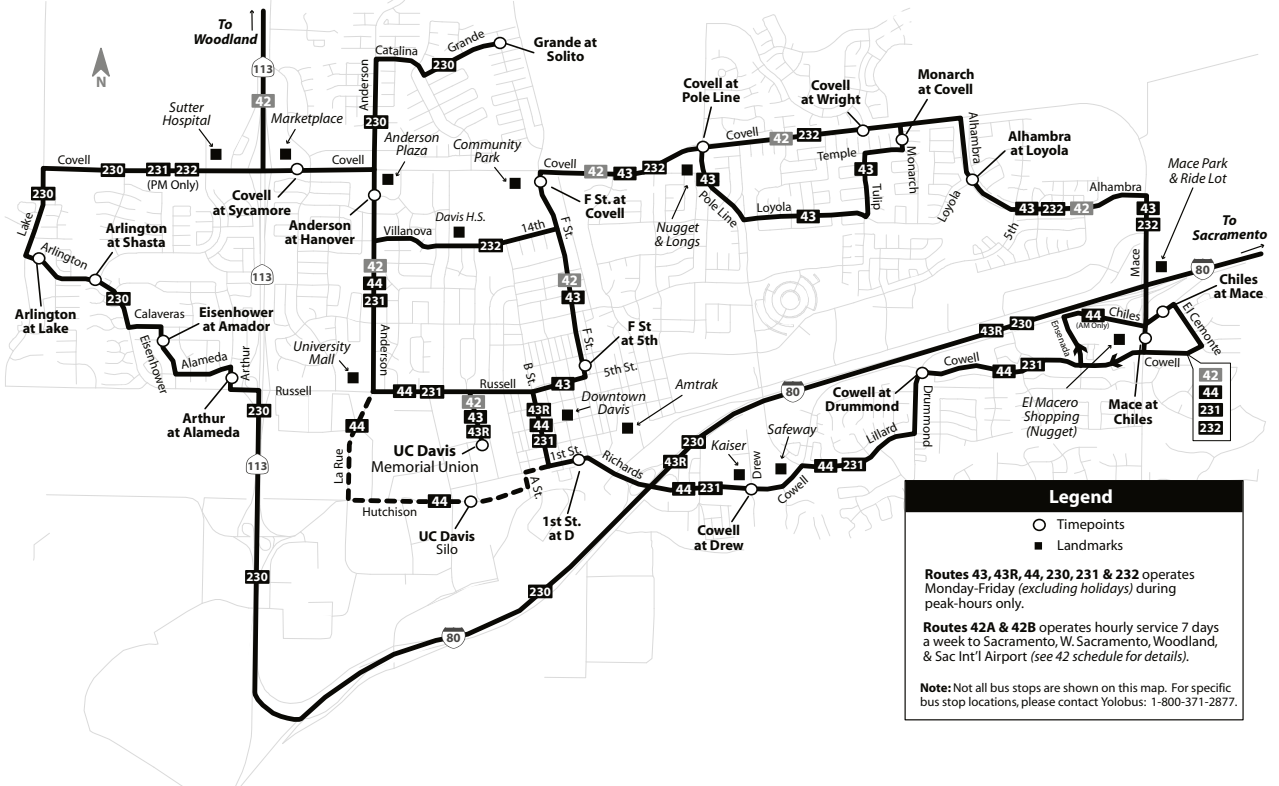

Davis Express Map

Legend

- Timepoints
- Landmarks

Routes 43, 43R, 44, 230, 231 & 232 operates Monday-Friday (excluding holidays) during peak-hours only.

Routes 42A & 42B operates hourly service 7 days a week to Sacramento, W. Sacramento, Woodland, & Sac Int'l Airport (see 42 schedule for details).

Note: Not all bus stops are shown on this map. For specific bus stop locations, please contact Yolobus: 1-800-371-2877.

Downtown Sacramento Map

Legend

- AM Davis Express Route
- PM Davis Express Route
- Light Rail (Sac RT)
- Timepoints
- Other Bus Stops
- Light Rail Stations
- Landmarks