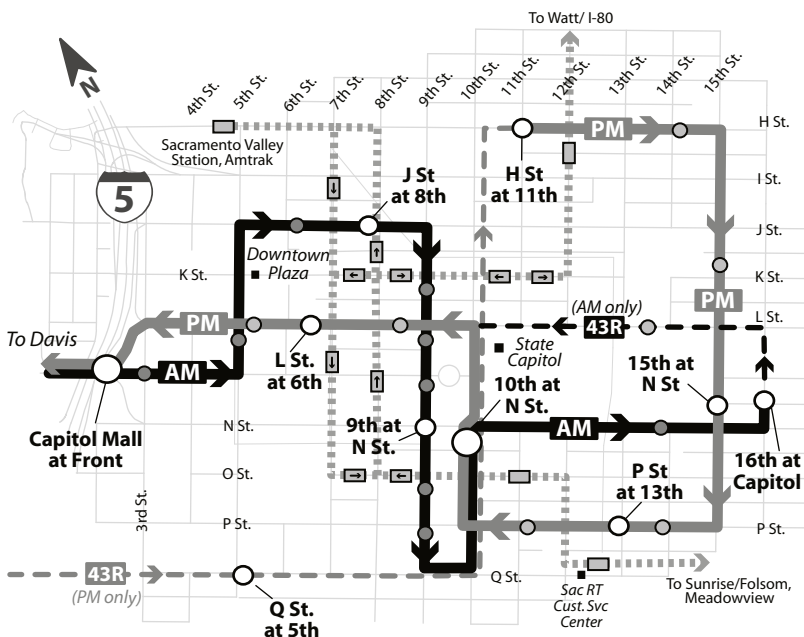

Davis Express Map

Legend

- Timepoints
- Landmarks

Routes 43, 43R, 44, 230, 231 & 232 operates Monday-Friday (excluding holidays) during peak-hours only.

Routes 42A & 42B operates hourly service 7 days a week to Sacramento, W. Sacramento, Woodland, & Sac Int'l Airport (see 42 schedule for details).

Note: Not all bus stops are shown on this map. For specific bus stop locations, please contact Yolobus: 1-800-371-2877.

Downtown Sacramento Map

Legend

- AM Davis Express Route
- PM Davis Express Route
- Light Rail (Sac RT)
- Timepoints
- Other Bus Stops
- Light Rail Stations
- Landmarks