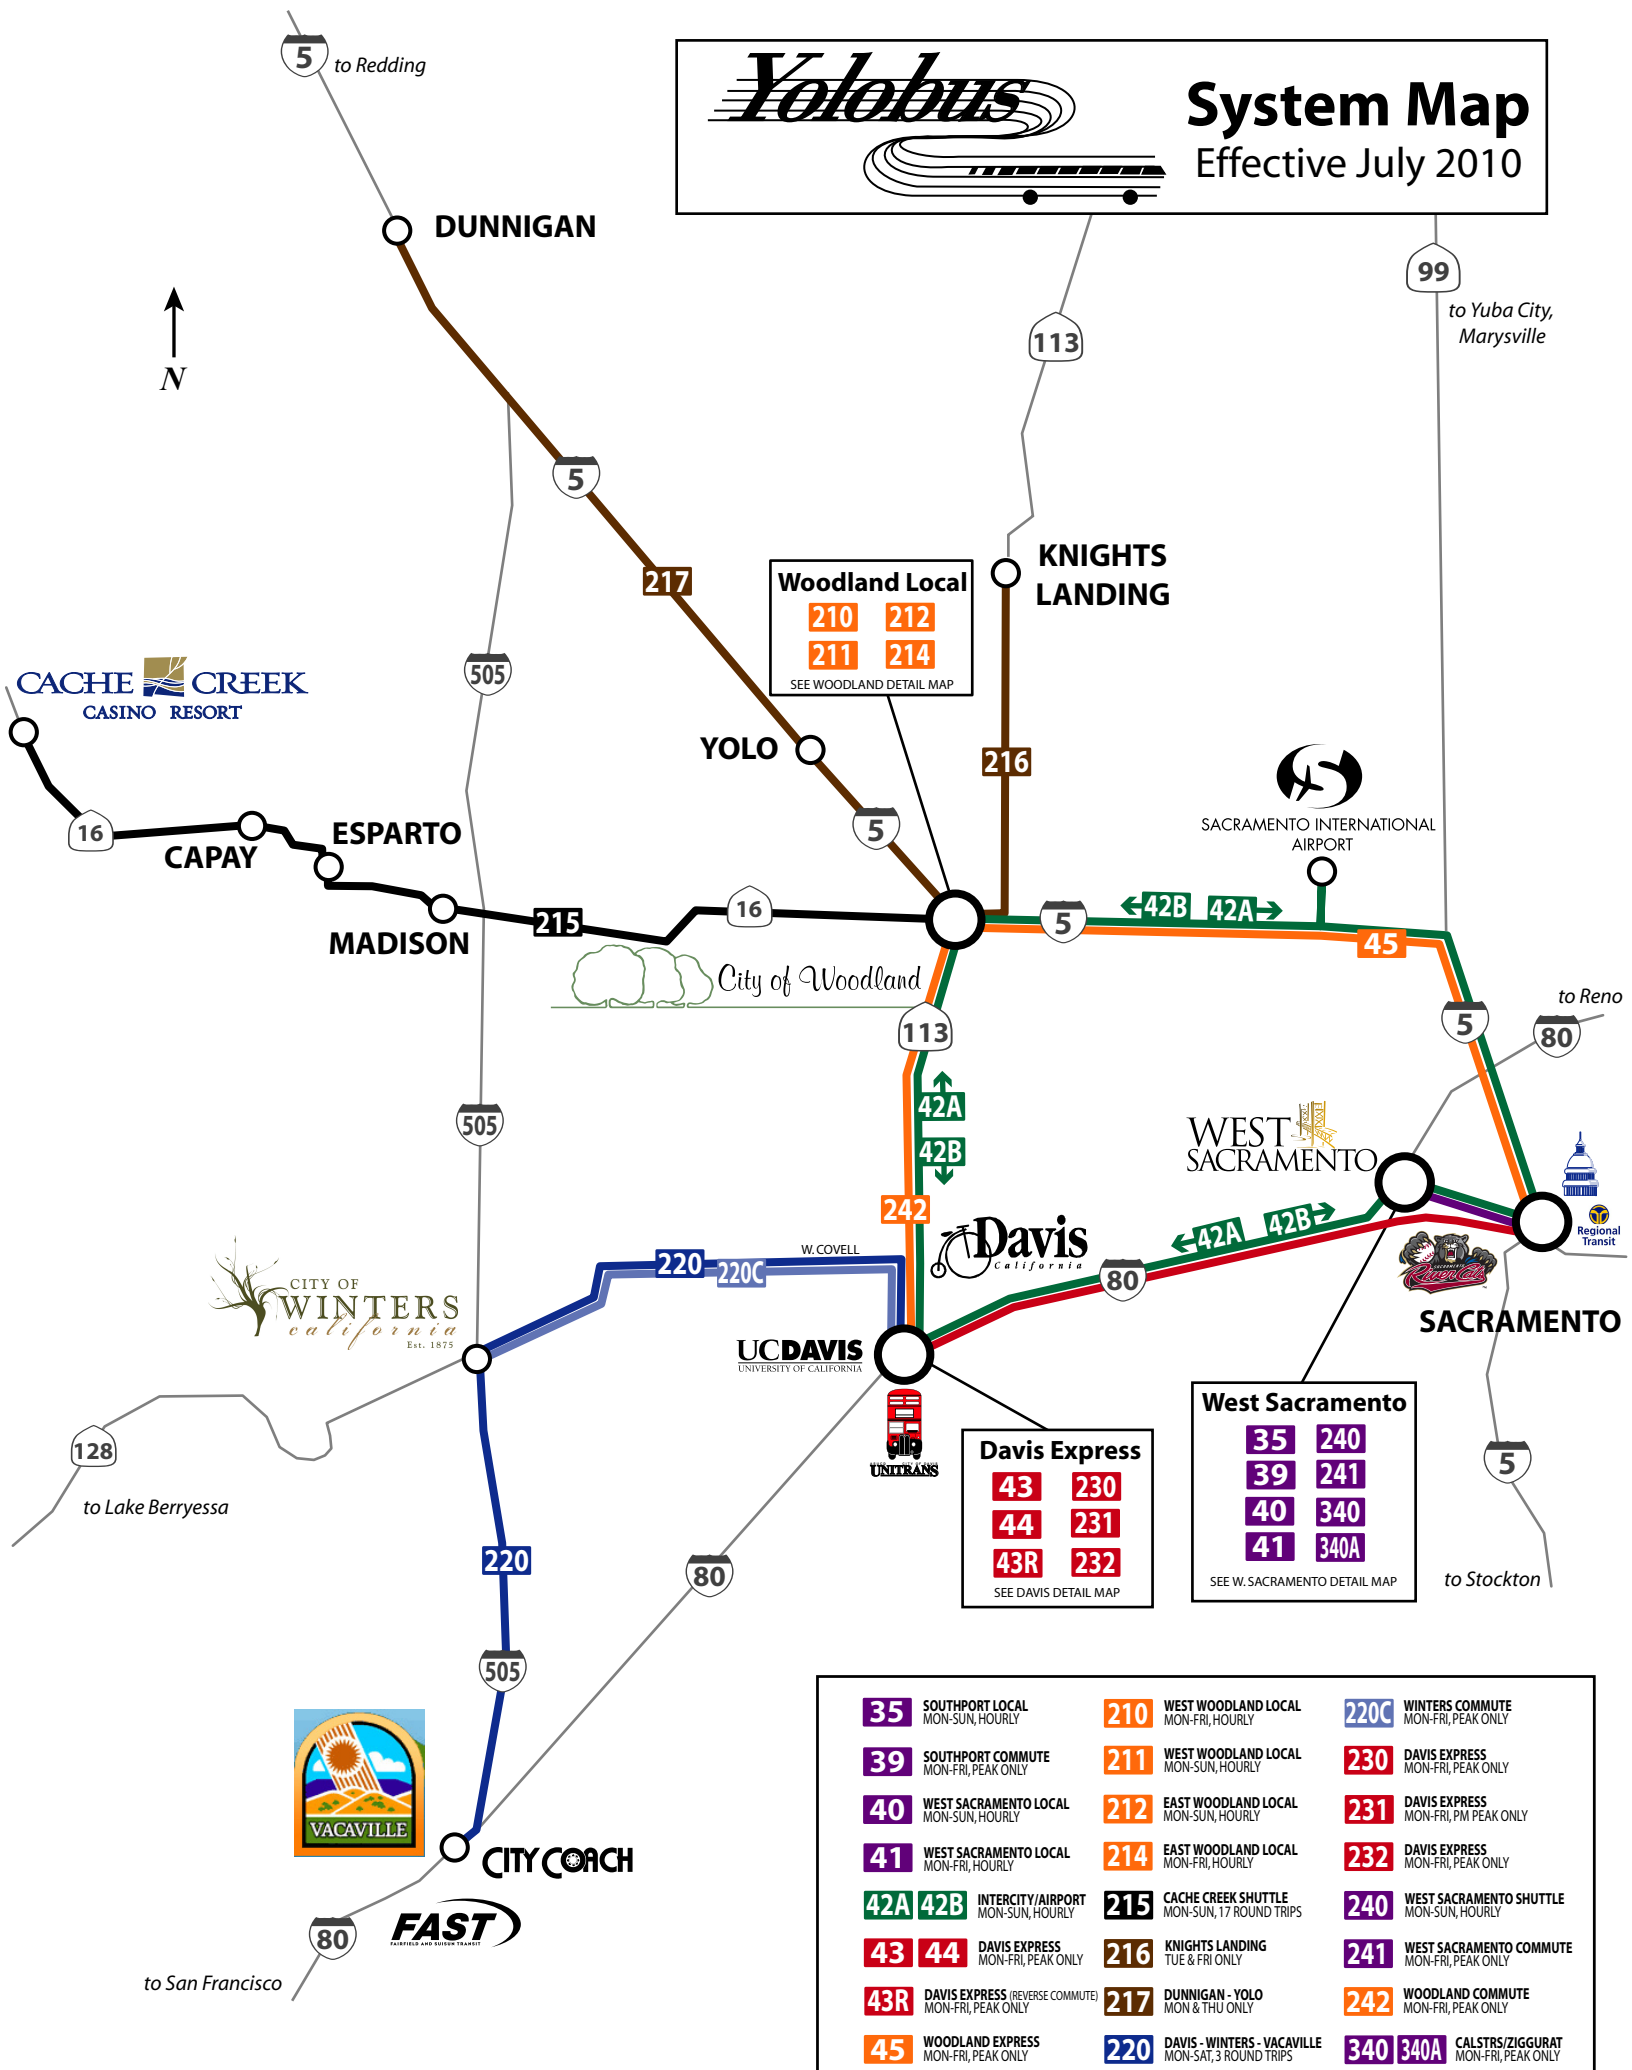

System Map

Effective July 2010

Woodland Local

210	212
211	214

SEE WOODLAND DETAIL MAP

Davis Express

43	230
44	231
43R	232

SEE DAVIS DETAIL MAP

West Sacramento

35	240
39	241
40	340
41	340A

SEE W. SACRAMENTO DETAIL MAP

35 SOUTHPORT LOCAL MON-SUN, HOURLY	210 WEST WOODLAND LOCAL MON-FRI, HOURLY	220C WINTERS COMMUTE MON-FRI, PEAK ONLY
39 SOUTHPORT COMMUTE MON-FRI, PEAK ONLY	211 WEST WOODLAND LOCAL MON-SUN, HOURLY	230 DAVIS EXPRESS MON-FRI, PEAK ONLY
40 WEST SACRAMENTO LOCAL MON-SUN, HOURLY	212 EAST WOODLAND LOCAL MON-SUN, HOURLY	231 DAVIS EXPRESS MON-FRI, PM PEAK ONLY
41 WEST SACRAMENTO LOCAL MON-FRI, HOURLY	214 EAST WOODLAND LOCAL MON-FRI, HOURLY	232 DAVIS EXPRESS MON-FRI, PEAK ONLY
42A 42B INTERCITY/AIRPORT MON-SUN, HOURLY	215 CACHE CREEK SHUTTLE MON-SUN, 17 ROUND TRIPS	240 WEST SACRAMENTO SHUTTLE MON-SUN, HOURLY
43 44 DAVIS EXPRESS MON-FRI, PEAK ONLY	216 KNIGHTS LANDING TUE & FRI ONLY	241 WEST SACRAMENTO COMMUTE MON-FRI, PEAK ONLY
43R DAVIS EXPRESS (REVERSE COMMUTE) MON-FRI, PEAK ONLY	217 DUNNIGAN - YOLO MON & THU ONLY	242 WOODLAND COMMUTE MON-FRI, PEAK ONLY
45 WOODLAND EXPRESS MON-FRI, PEAK ONLY	220 DAVIS - WINTERS - VACAVILLE MON-SAT, 3 ROUND TRIPS	340 340A CALSTRS/ZIGGURAT MON-FRI, PEAK ONLY