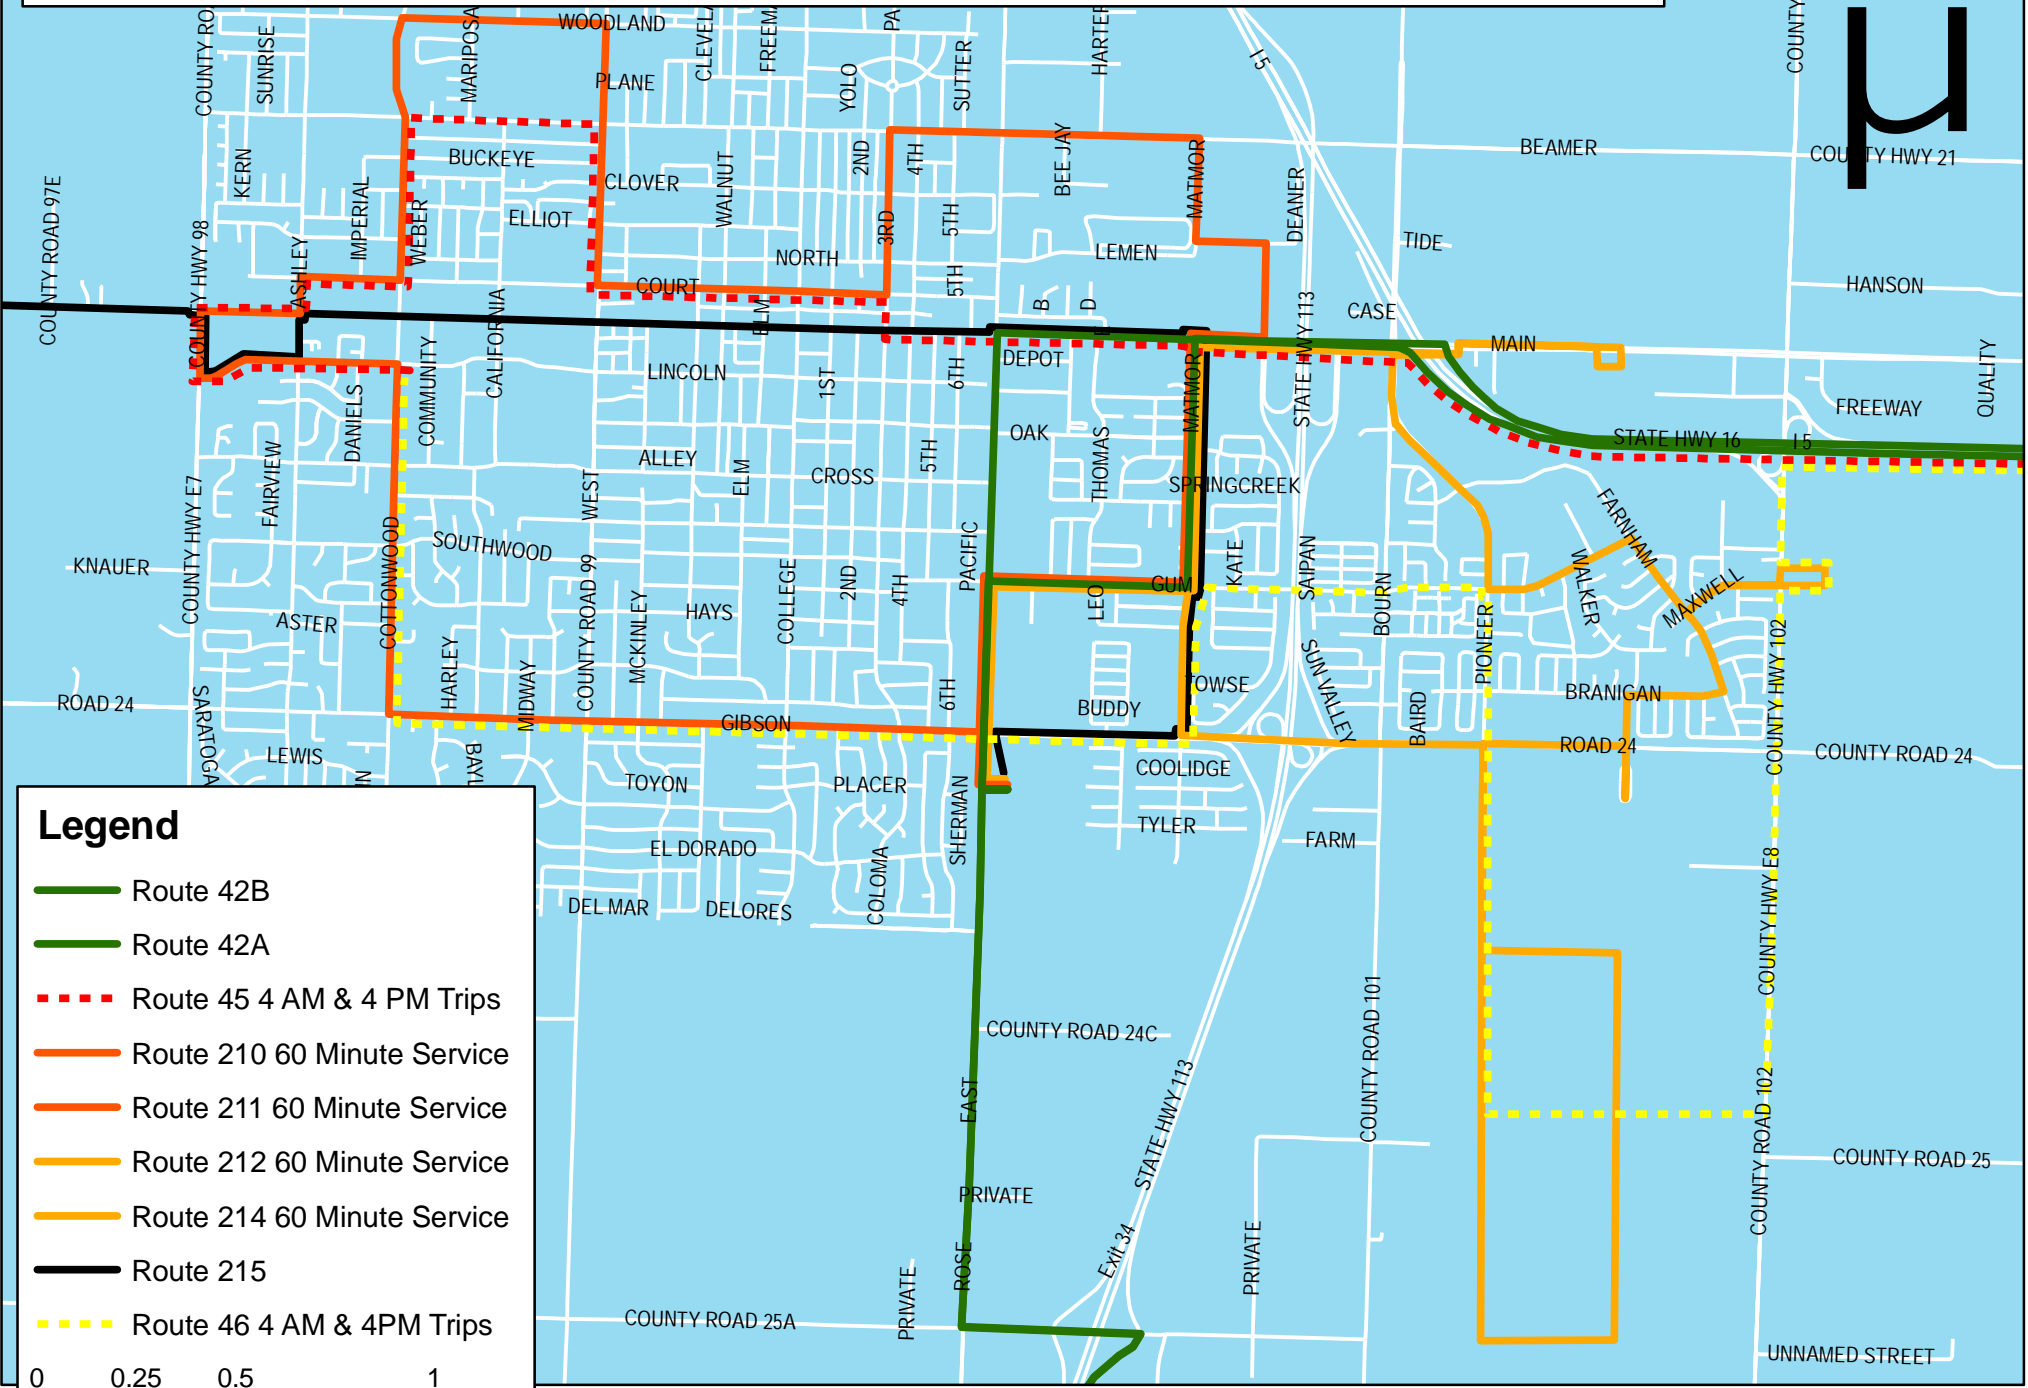

**Figure 7-4:
YOLOBUS Fixed Route Service Plan (Woodland) - GROWTH**

Legend

- Route 42B
- Route 42A
- - - Route 45 4 AM & 4 PM Trips
- Route 210 60 Minute Service
- Route 211 60 Minute Service
- Route 212 60 Minute Service
- Route 214 60 Minute Service
- Route 215
- - - Route 46 4 AM & 4PM Trips

0 0.25 0.5 1 Miles