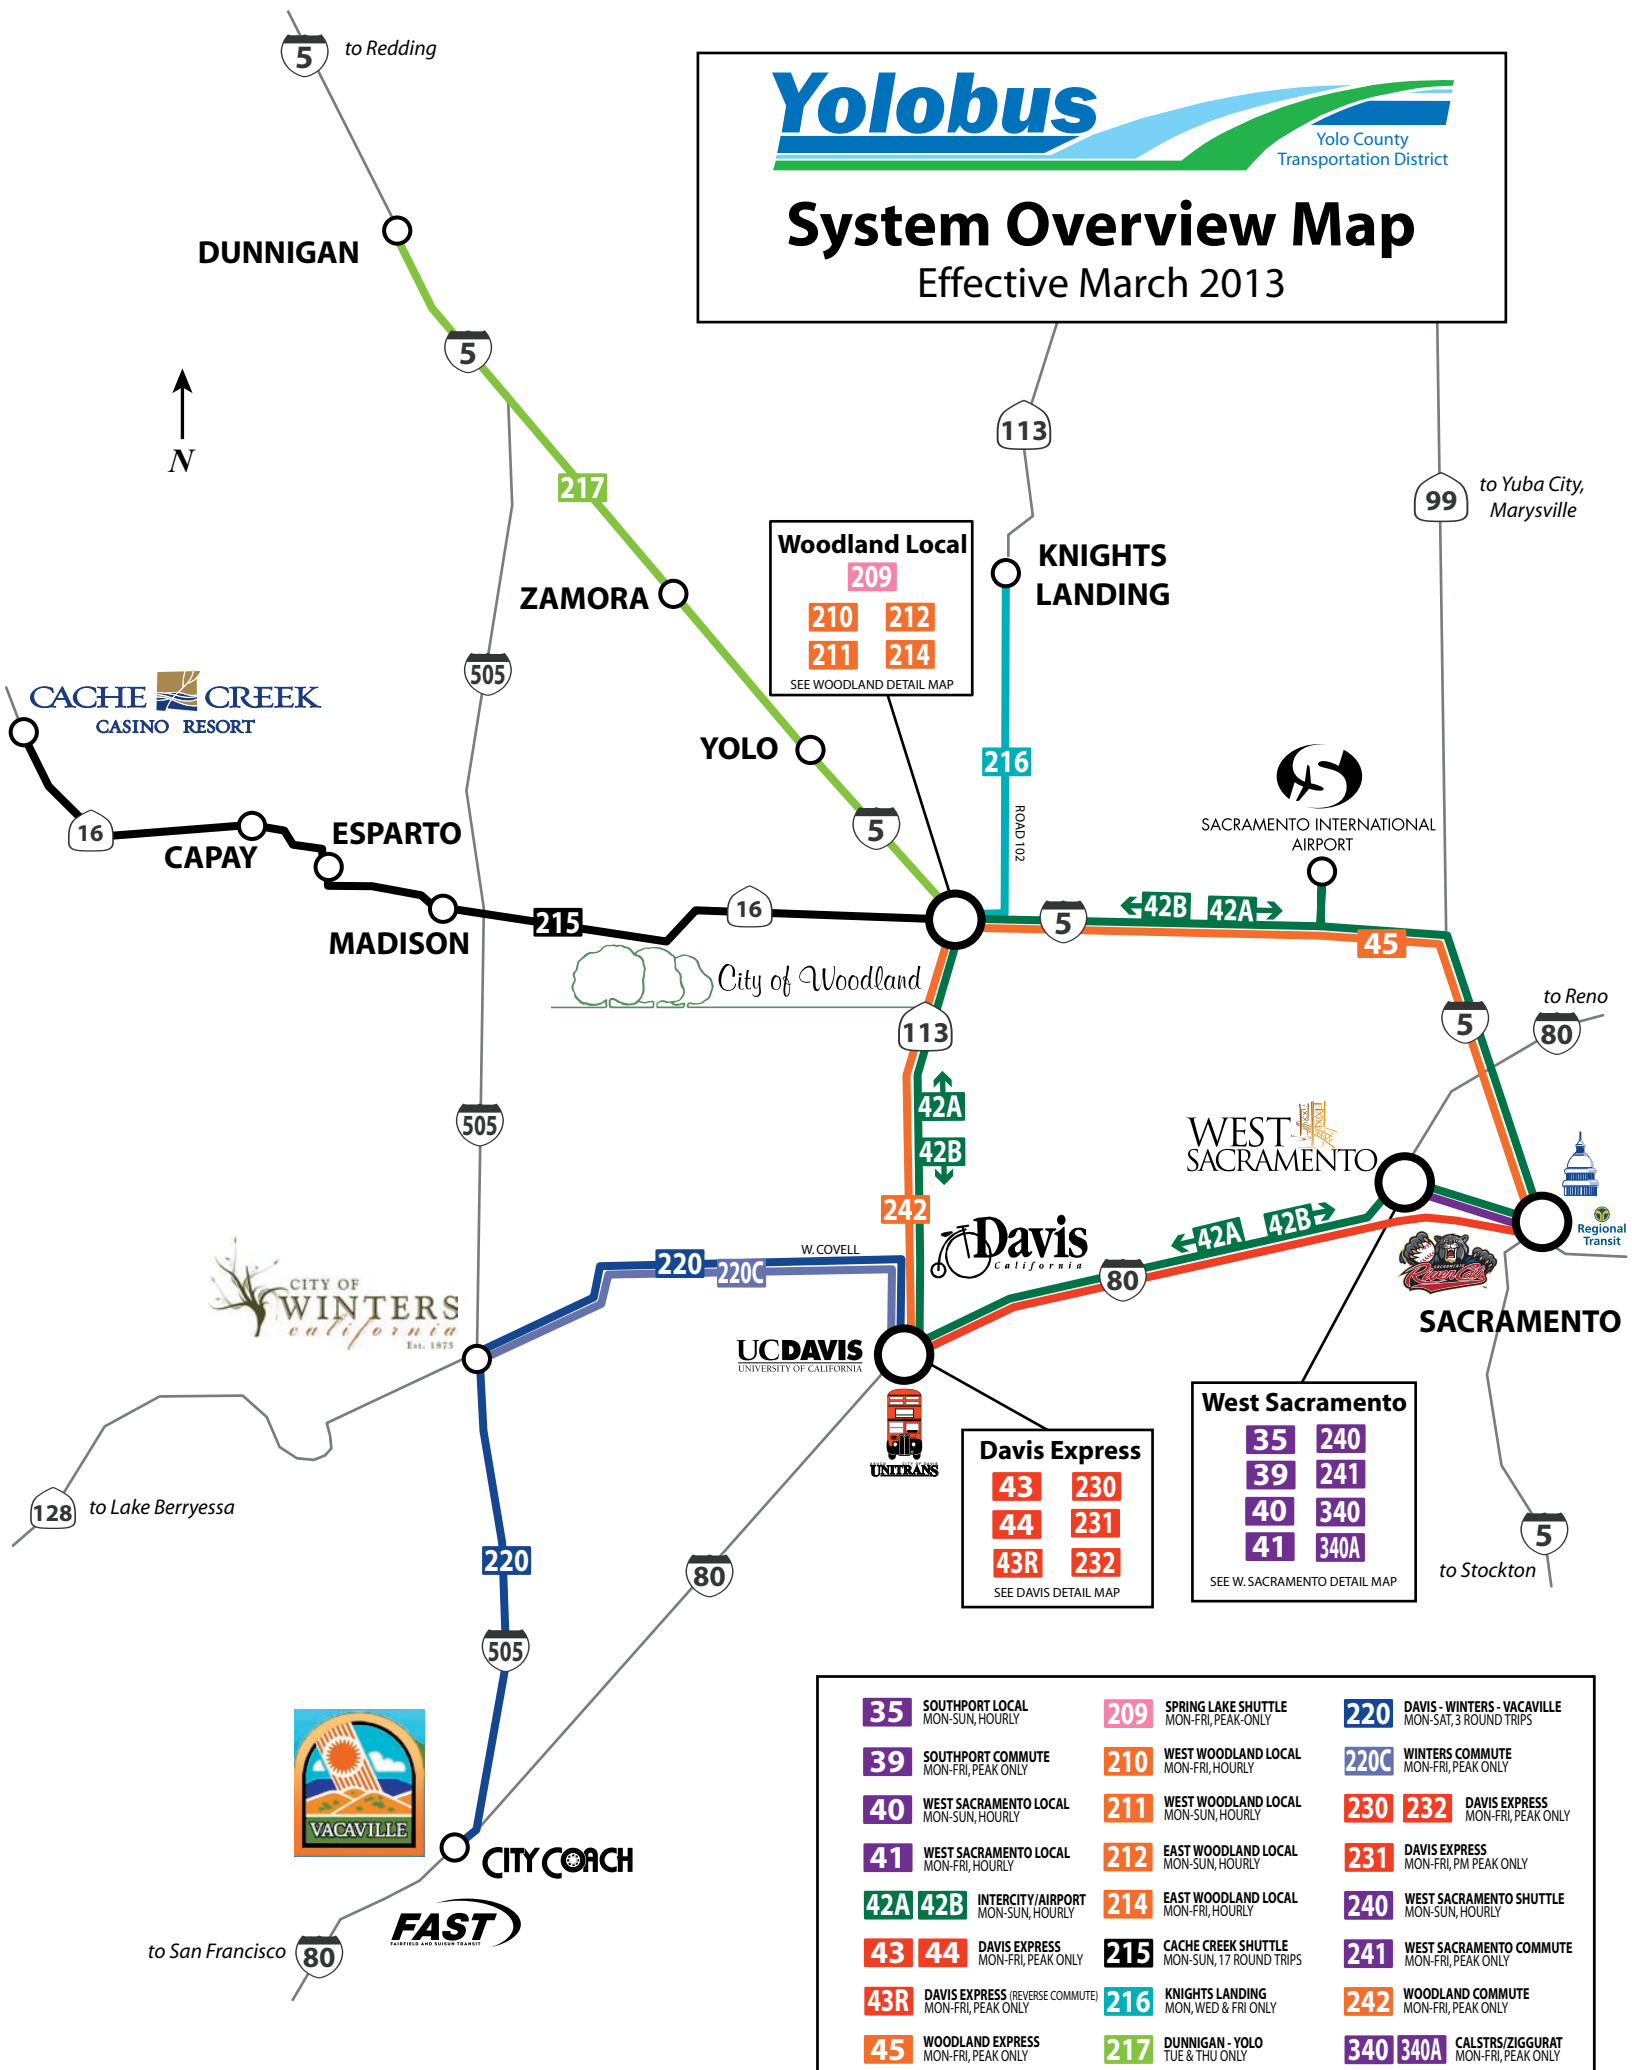

# System Overview Map

Effective March 2013

**Woodland Local**

209	212
210	214
211	214

SEE WOODLAND DETAIL MAP

**Davis Express**

43	230
44	231
43R	232

SEE DAVIS DETAIL MAP

**West Sacramento**

35	240
39	241
40	340
41	340A

SEE W. SACRAMENTO DETAIL MAP

<b>35</b> SOUTHPORT LOCAL MON-SUN, HOURLY	<b>209</b> SPRING LAKE SHUTTLE MON-FRI, PEAK-ONLY	<b>220</b> DAVIS - WINTERS - VACAVILLE MON-SAT, 3 ROUND TRIPS
<b>39</b> SOUTHPORT COMMUTE MON-FRI, PEAK ONLY	<b>210</b> WEST WOODLAND LOCAL MON-FRI, HOURLY	<b>220C</b> WINTERS COMMUTE MON-FRI, PEAK ONLY
<b>40</b> WEST SACRAMENTO LOCAL MON-SUN, HOURLY	<b>211</b> WEST WOODLAND LOCAL MON-SUN, HOURLY	<b>230</b> <b>232</b> DAVIS EXPRESS MON-FRI, PEAK ONLY
<b>41</b> WEST SACRAMENTO LOCAL MON-FRI, HOURLY	<b>212</b> EAST WOODLAND LOCAL MON-SUN, HOURLY	<b>231</b> DAVIS EXPRESS MON-FRI, PM PEAK ONLY
<b>42A</b> <b>42B</b> INTERCITY/AIRPORT MON-SUN, HOURLY	<b>214</b> EAST WOODLAND LOCAL MON-FRI, HOURLY	<b>240</b> WEST SACRAMENTO SHUTTLE MON-SUN, HOURLY
<b>43</b> <b>44</b> DAVIS EXPRESS MON-FRI, PEAK ONLY	<b>215</b> CACHE CREEK SHUTTLE MON-SUN, 17 ROUND TRIPS	<b>241</b> WEST SACRAMENTO COMMUTE MON-FRI, PEAK ONLY
<b>43R</b> DAVIS EXPRESS (REVERSE COMMUTE) MON-FRI, PEAK ONLY	<b>216</b> KNIGHTS LANDING MON, WED & FRI ONLY	<b>242</b> WOODLAND COMMUTE MON-FRI, PEAK ONLY
<b>45</b> WOODLAND EXPRESS MON-FRI, PEAK ONLY	<b>217</b> DUNNIGAN - YOLO TUE & THU ONLY	<b>340</b> <b>340A</b> CALSTRS/ZIGGURAT MON-FRI, PEAK ONLY