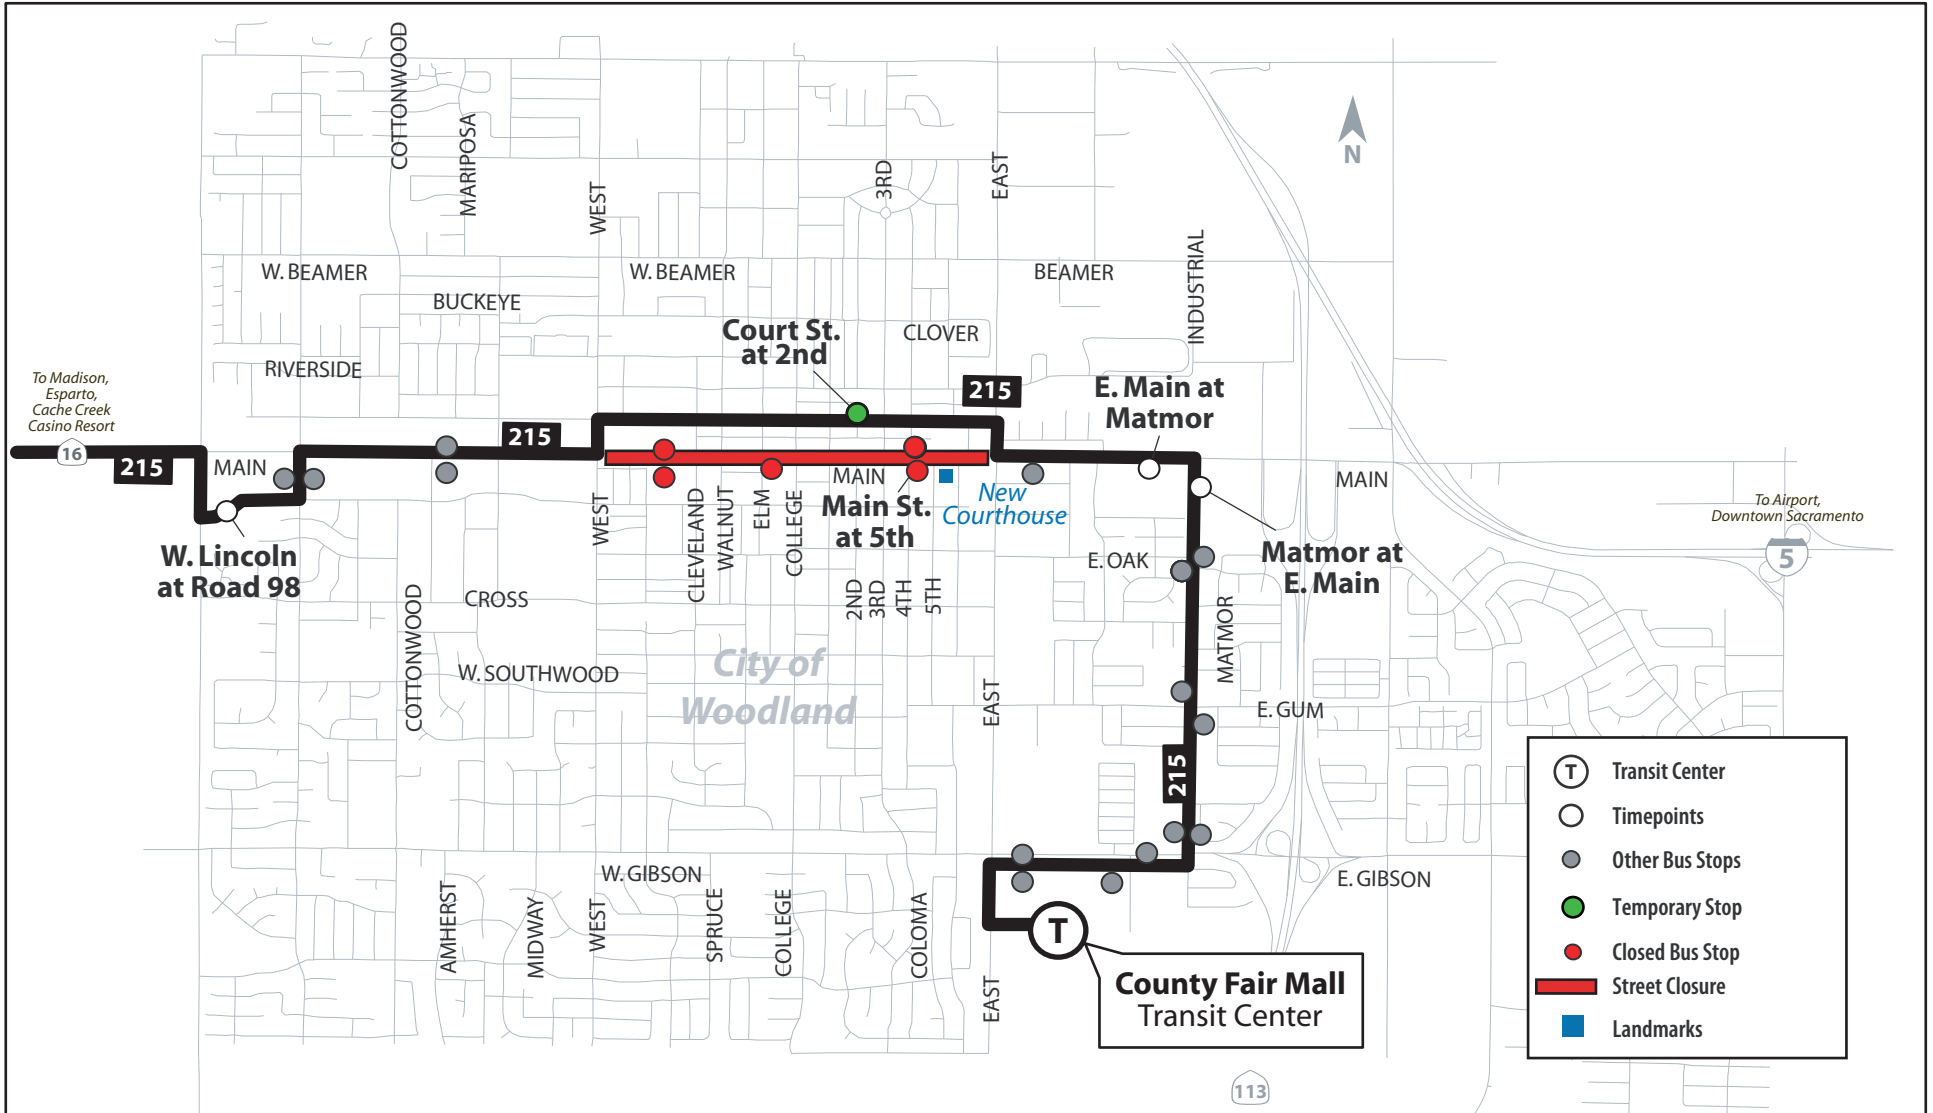

# Back to the Street Car Show

Saturday, May 11, 2019

## Route 215 | Woodland

### IMPORTANT NOTICE

On **Saturday, May 11th 2019, from 8:00 am until 9:00 pm Saturday, May 11th 2019, Main Street (between East St and West St) will be closed** due to the Back to the Street Car Show. Due to these closures, Yolobus **Route 215** will not serve Main St between East St and West St during the specified times. Please board the 215 at Court at 2nd.