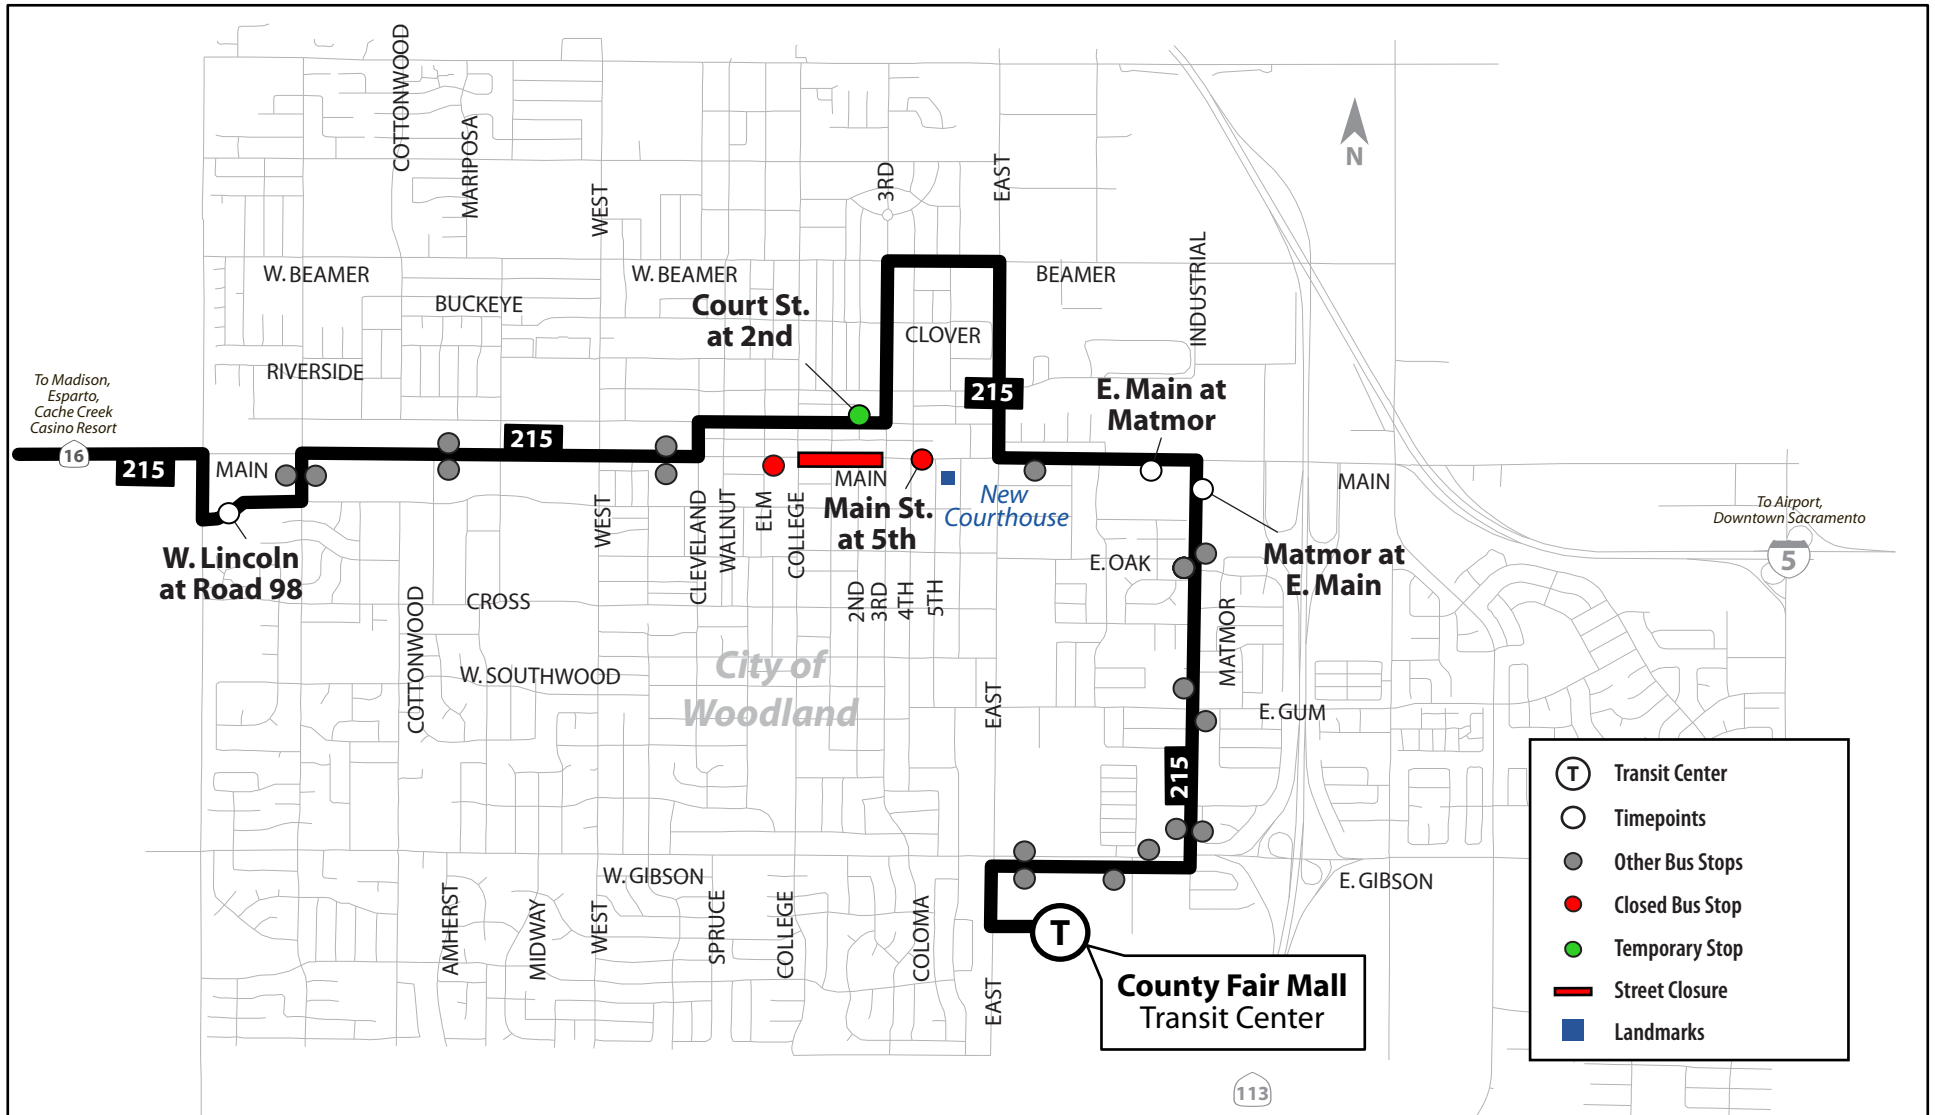

Woodland Tomato Festival

Saturday, August 11, 2018

Route 215 | Woodland

IMPORTANT NOTICE

On **Saturday, August 11, 2018**, from **6:00 am until 5:00 pm**, **Main Street (between 3rd and College)** will be closed in Woodland due to the Woodland Tomato Festival. Due to these closures, Yolobus **Route 215** will not serve the **Main St. at Elm** and **Main St. at 5th** bus stops during the specified times.

Yolo County Transportation District
350 Industrial Way
Woodland CA 95776
(530) 661-0816