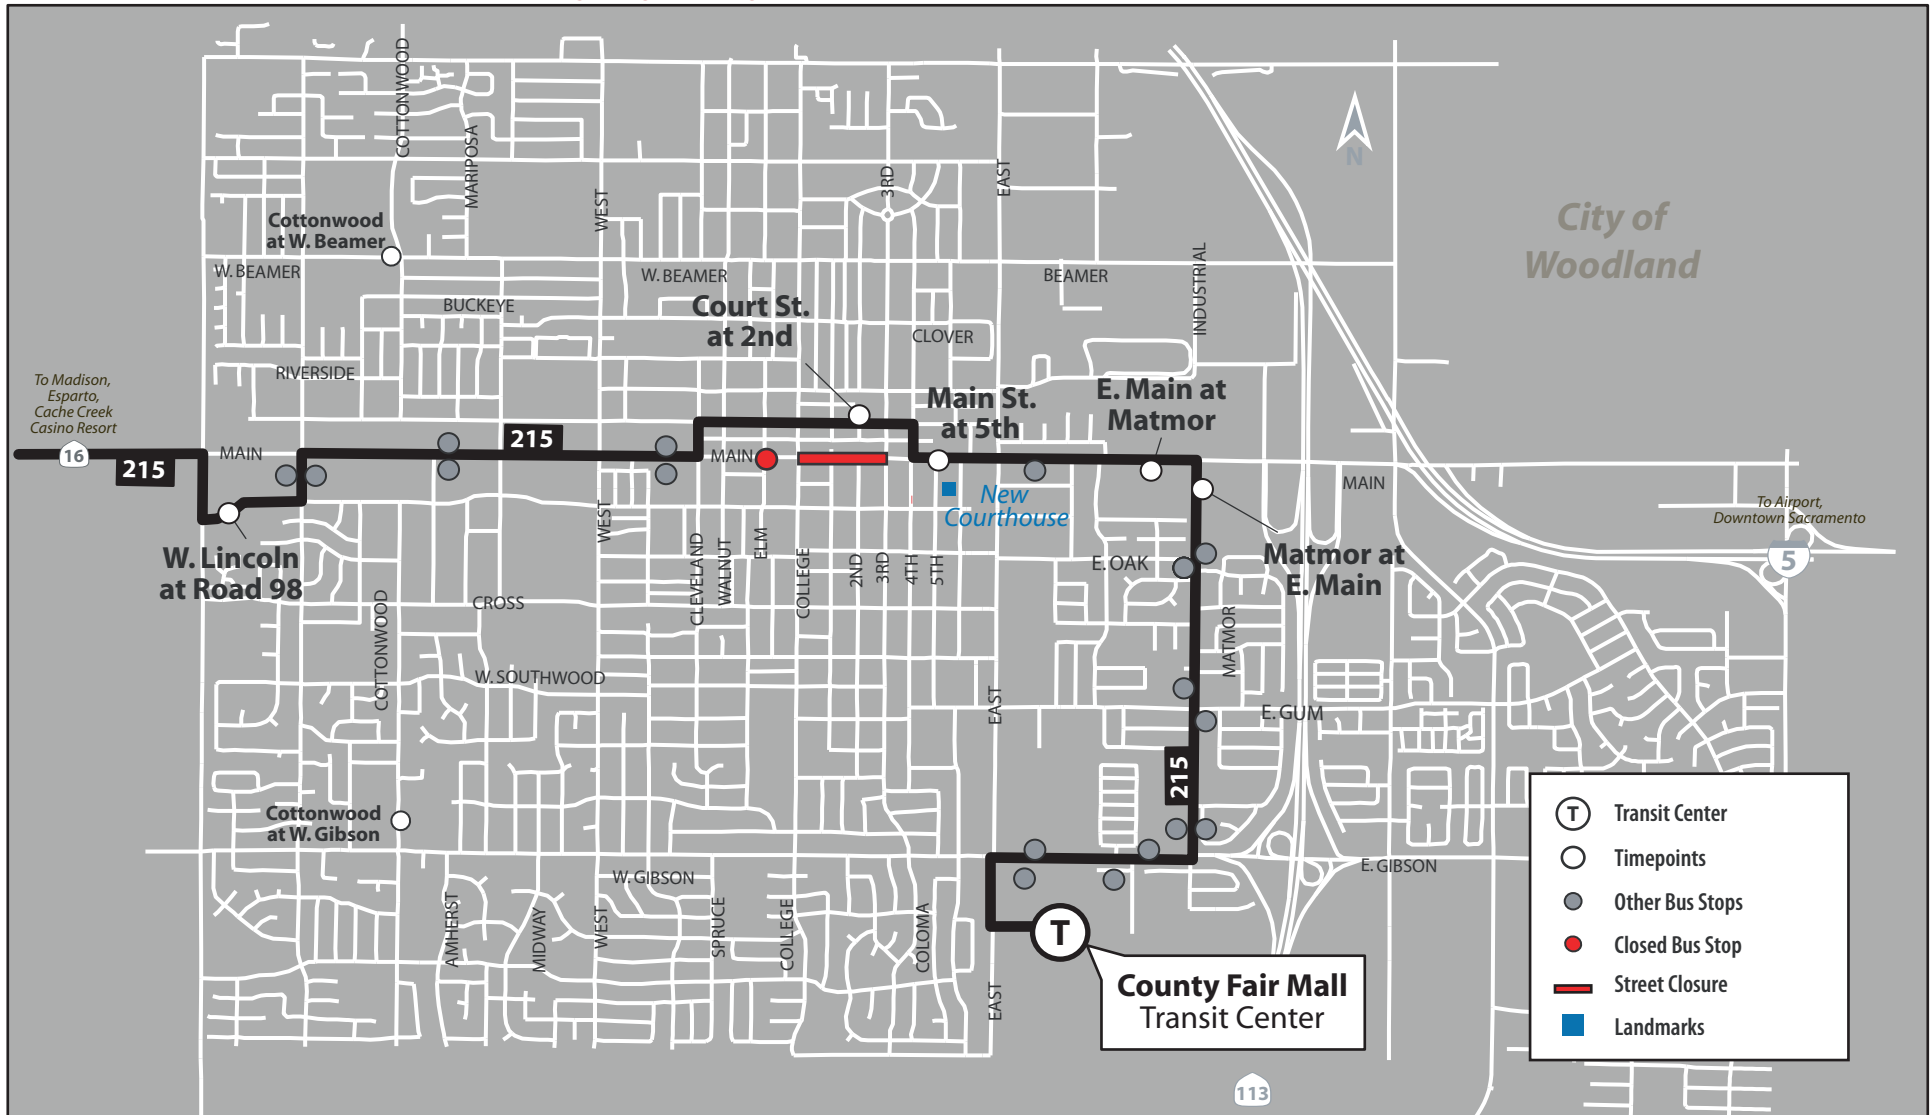

Woodland's Dinner On Main 2018

Sunday, September 16th 2018

Route 215 Shuttle | Woodland

IMPORTANT NOTICE

On **Sunday, September 16th, 2018**, from **12:00 pm until 11:00 pm** Main Street (between 3rd and College Streets) will be closed due to Woodland's Dinner On Main.

Due to this closure, Yolobus route 215 going through Main Street will be rerouted for the duration of the event.

Yolo County Transportation District
350 Industrial Way
Woodland CA 95776
(530) 661-0816