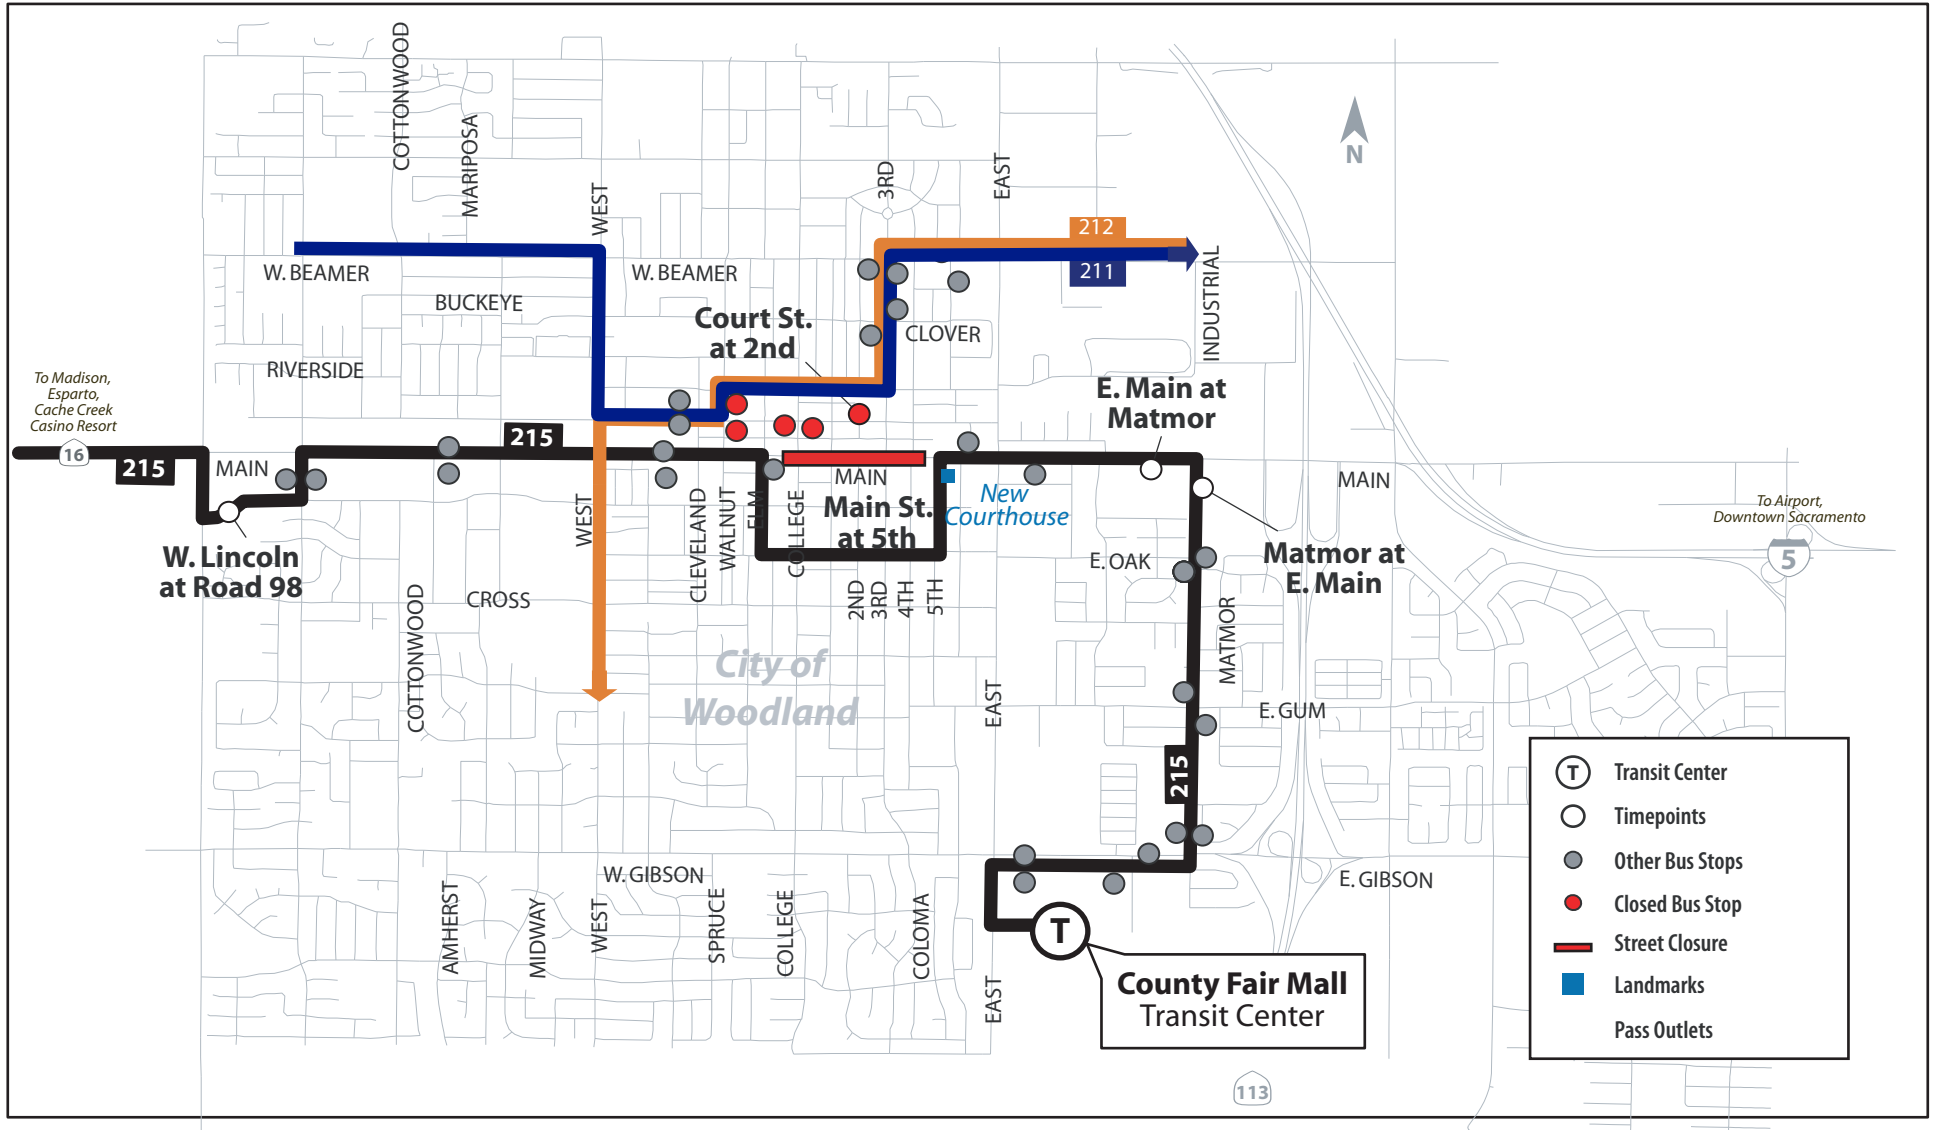

4th of July Bike Parade

Wednesday, July 4th, 2018

Route 211, 212, and 215 | Woodland

IMPORTANT NOTICE

On **Wednesday, July 4th 2018**, from **9:00 am until 12:00 pm**, there will be closures on **Court Street and Main Street between College and 3rd** due to the Annual 4th of July Bike Race. Due to these closures, Yolobus Routes **211, 212, and 215** will not service within the affected area and will be rerouted accordingly. Yolobus will resume normal service after 12:00 pm.

Yolo County Transportation District
350 Industrial Way
Woodland CA 95776
(530) 661-0816