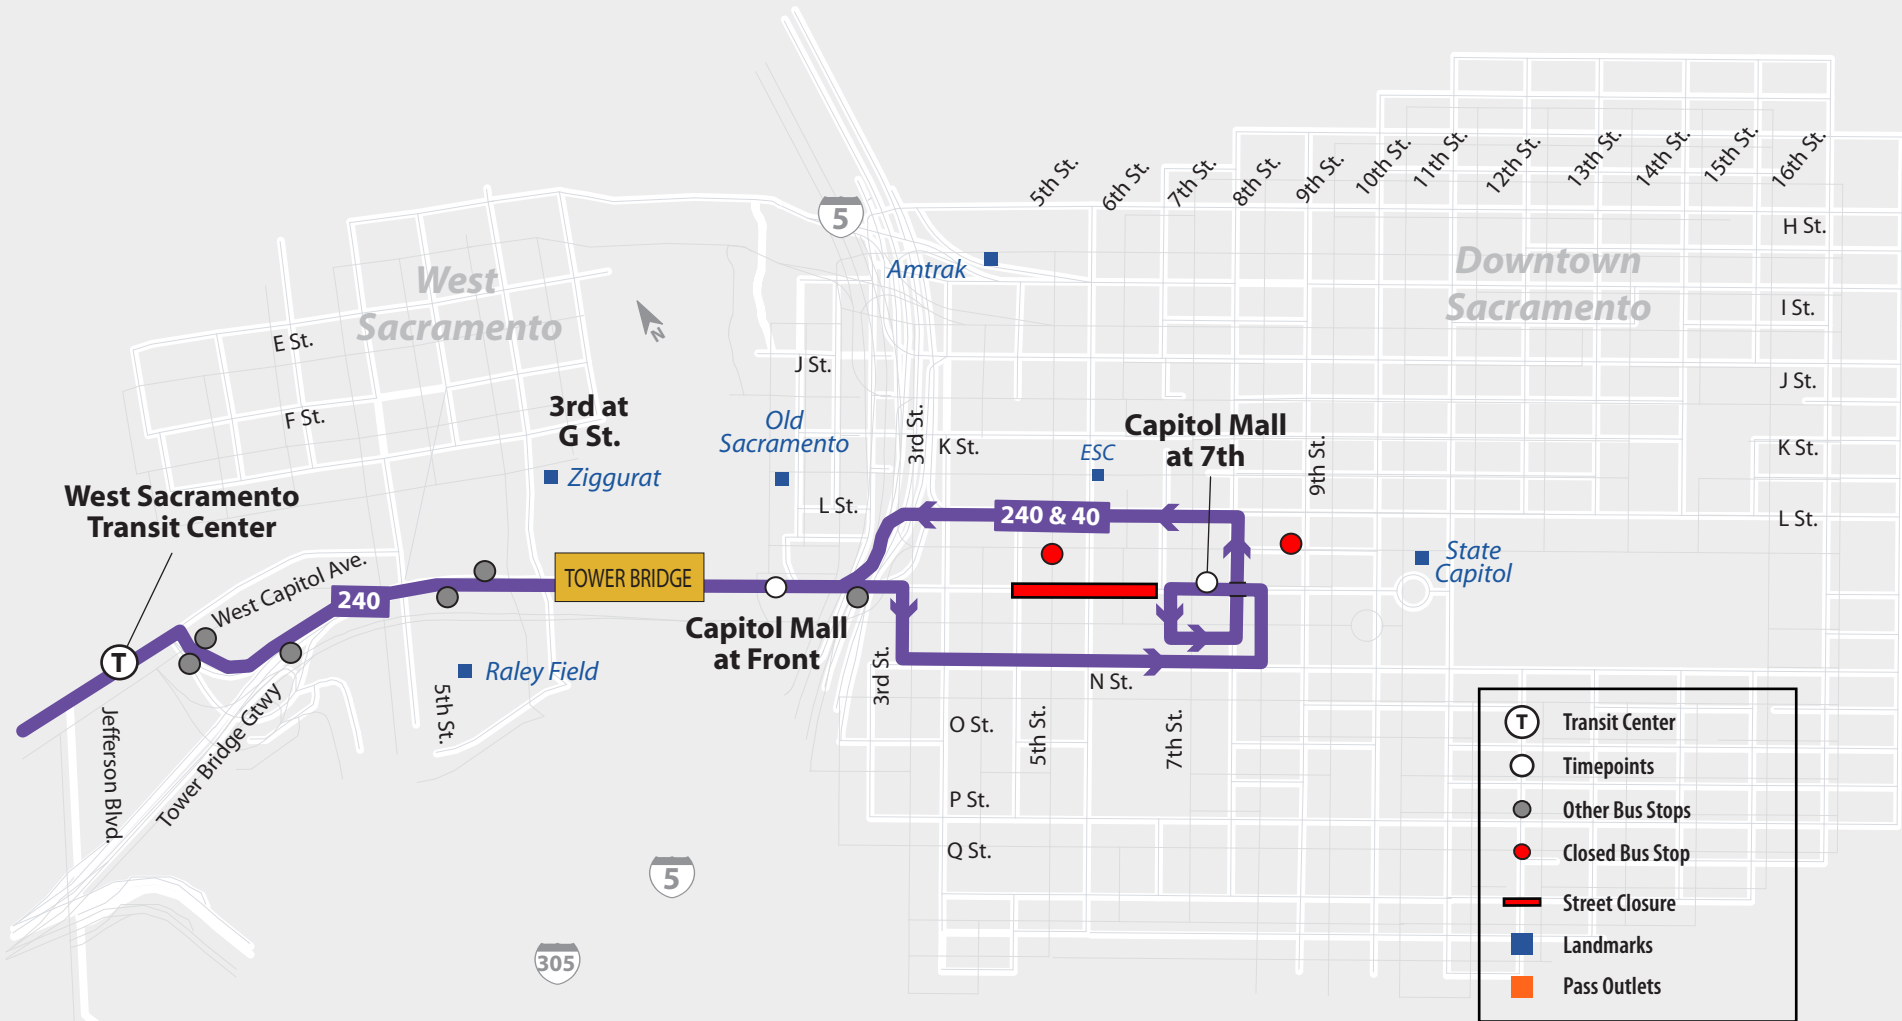

Lunar Lunacy Ride 2018

Saturday, June 23rd 2018

Route 40 & 240 | Downtown Sacramento

IMPORTANT NOTICE

On **Saturday, June 23rd** from **4:00 pm through 11:00 pm**, **Capitol Mall** (between 5th and 7th St.) will be closed for the 5th Annual Lunar Lunacy Bike Ride event. Due to this closure, Yolobus Routes will be rerouted during the specified time and resume normal service after 11 pm. The affected bus routes include **Route 42A/42B, 40, and 240**.

Yolo County Transportation District
350 Industrial Way
Woodland CA 95776
(530) 661-0816