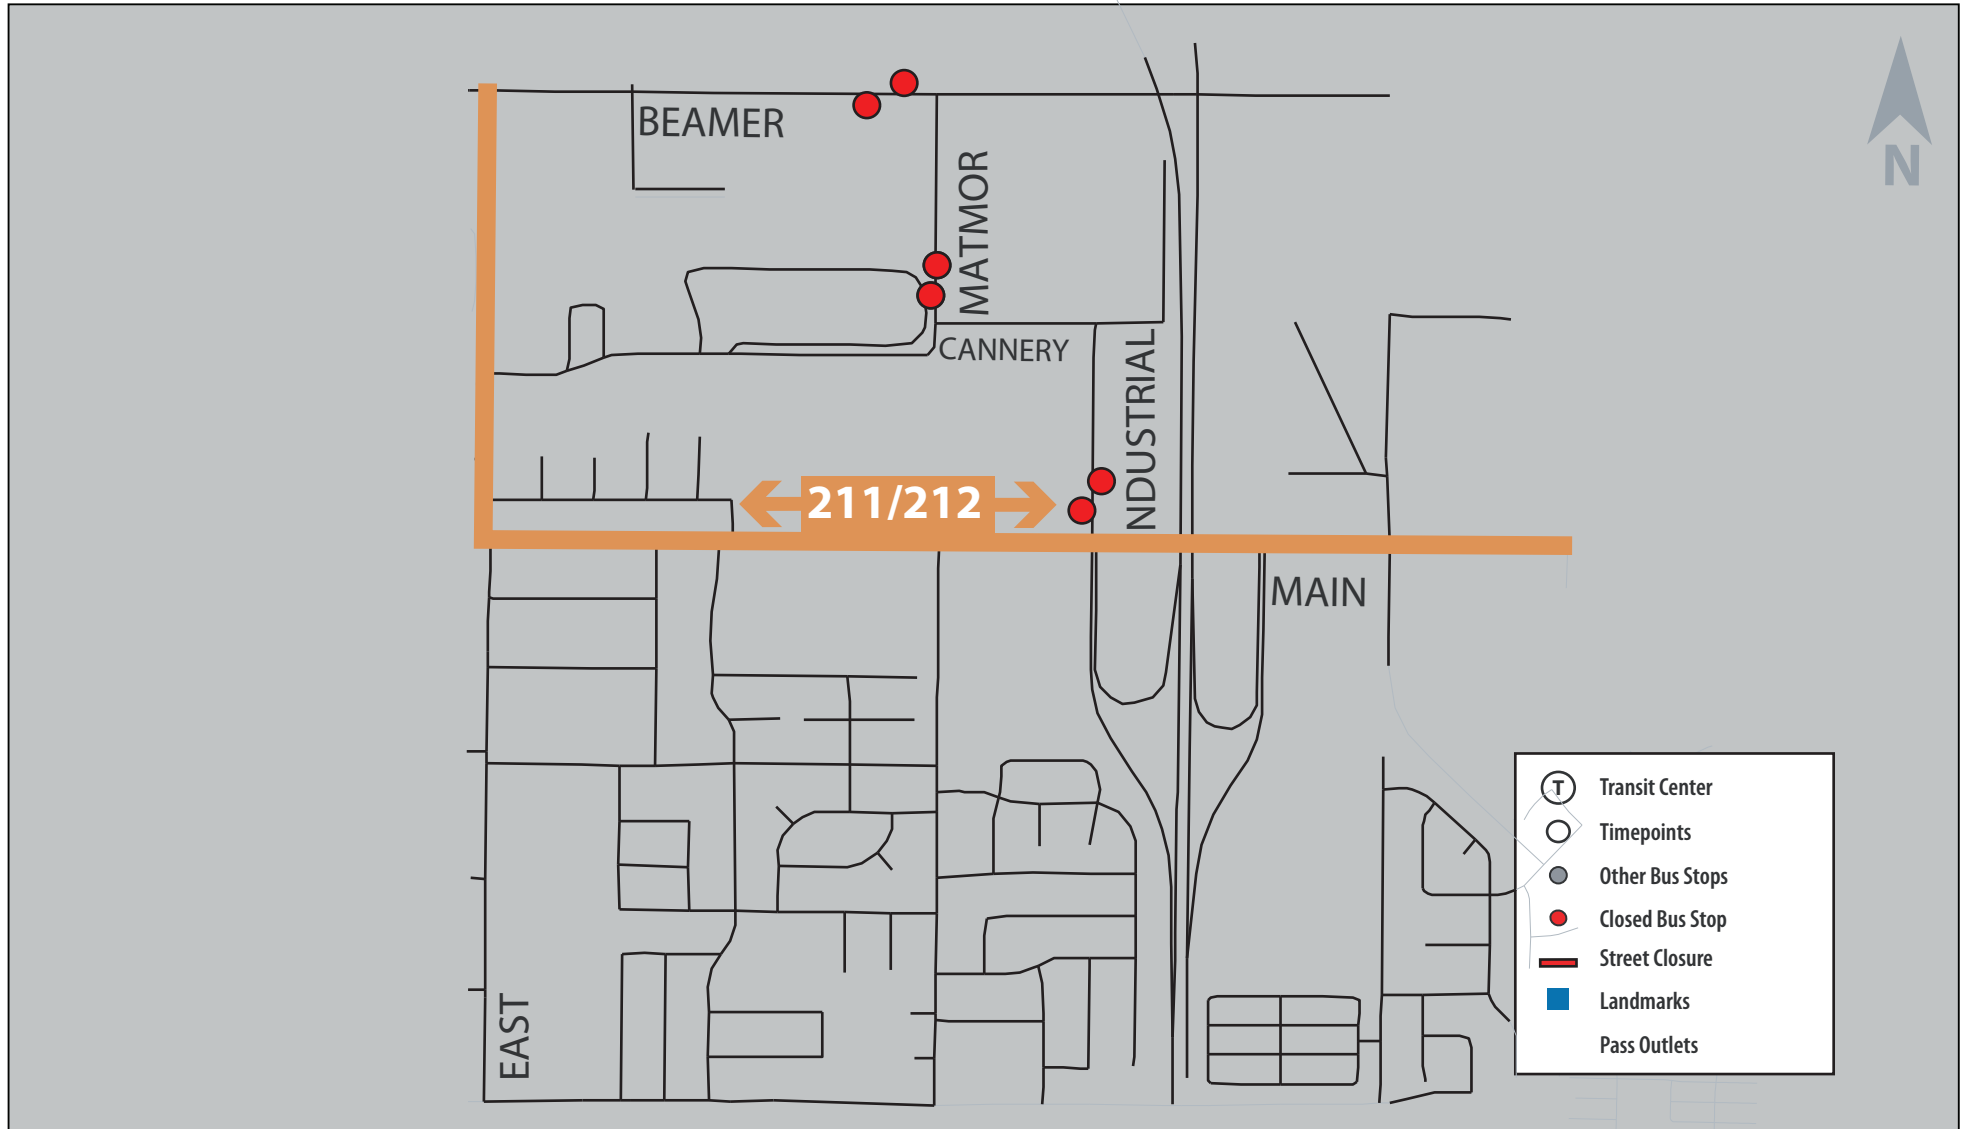

## Routes 211 & 212 | Woodland

### IMPORTANT NOTICE

**On Saturday, June 2nd 2018, Cannery Road and sections of Matmor Road and Industrial Way will be closed ALL DAY due to construction.** Due to this closure, Yolobus routes 211 and 212 going through this area will be rerouted for the duration of the event. Yolobus will resume normal service on Sunday, June 3rd 2018.