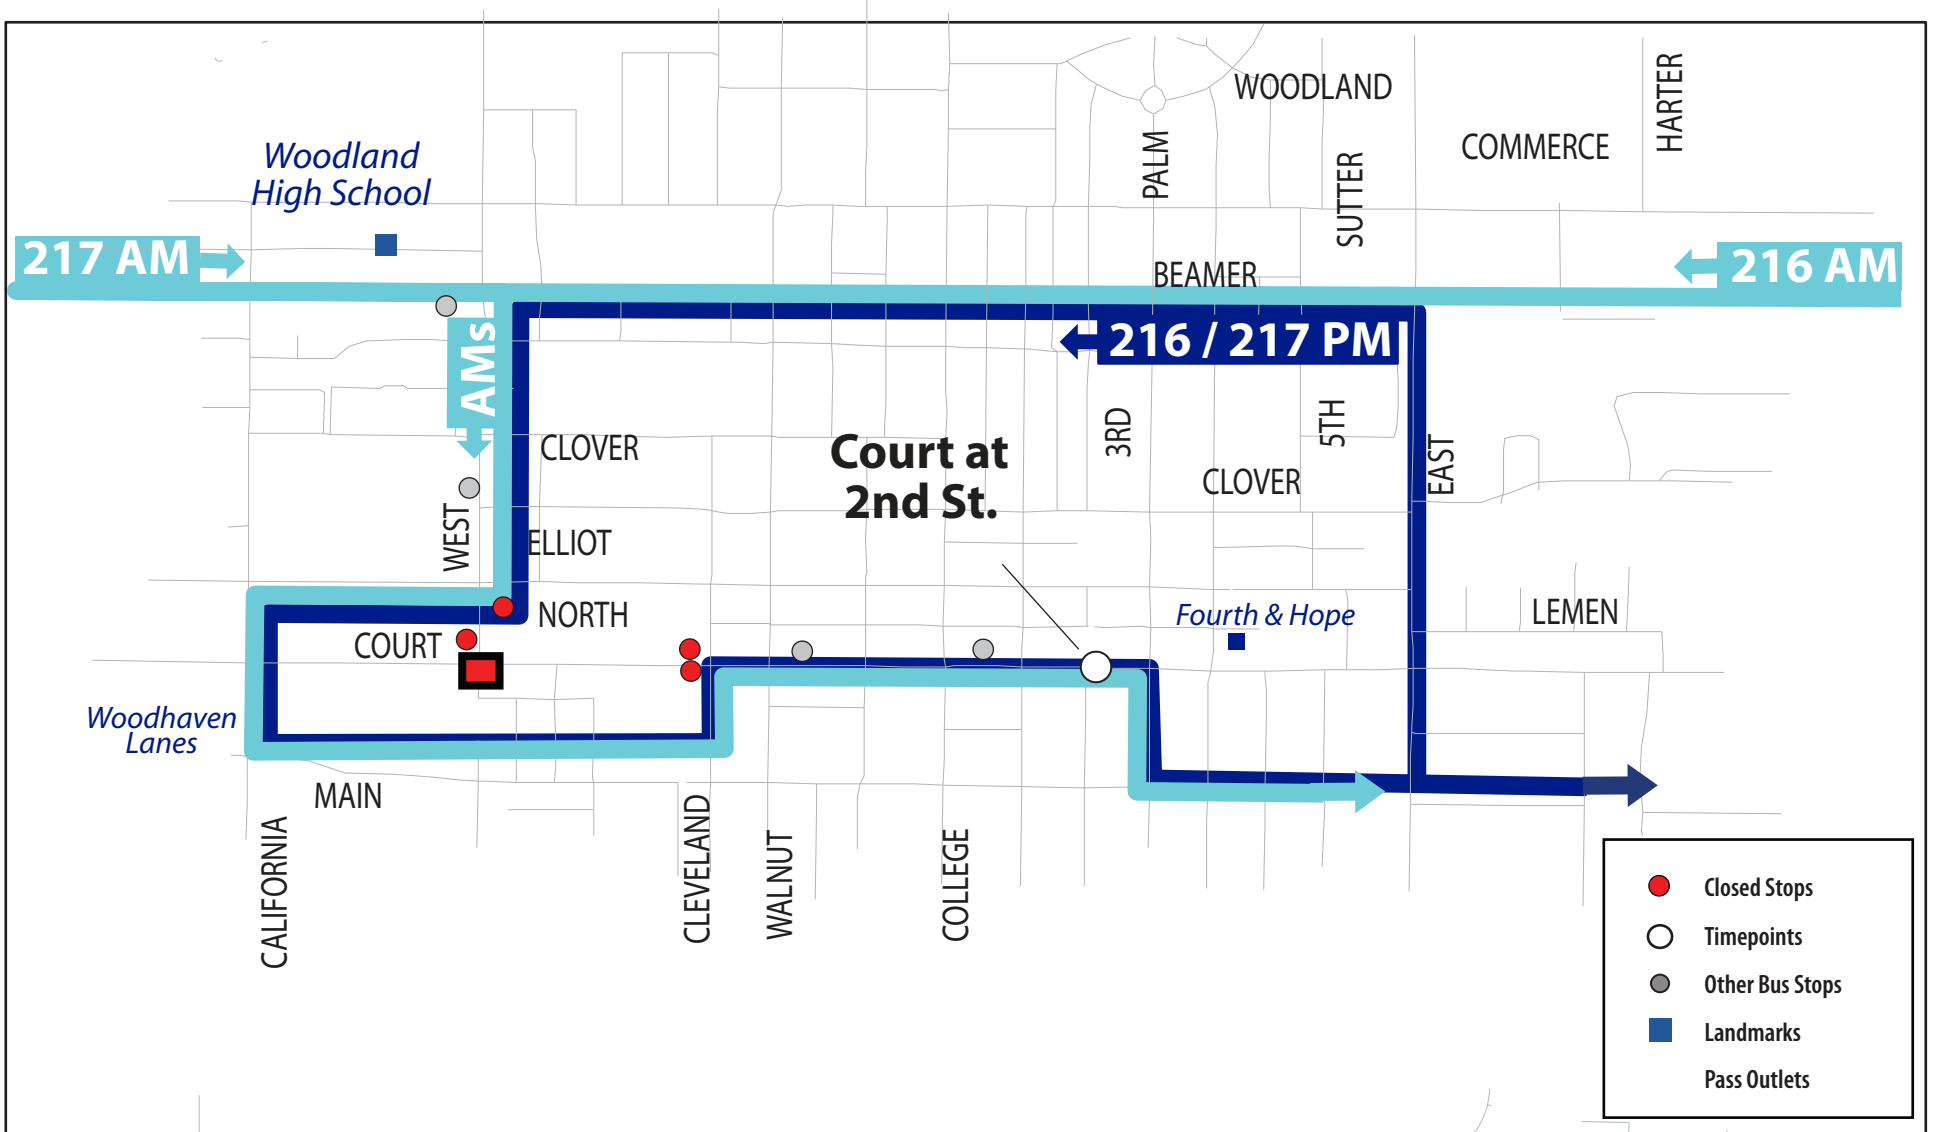

Court & West Intersection Construction

Monday, May 7, 2018

Routes 216, 217 | Woodland

IMPORTANT NOTICE

Starting **Monday, May 7th 2018 until Friday, May 25th 2018**, the Court and West intersection will be closed from **7 am until 5 pm daily** due to construction. Due to these closures, Yolobus **Routes 216 and 217** will not serve its usual route during the specified times at the specified area.

Yolo County Transportation District
350 Industrial Way
Woodland CA 95776
(530) 661-0816