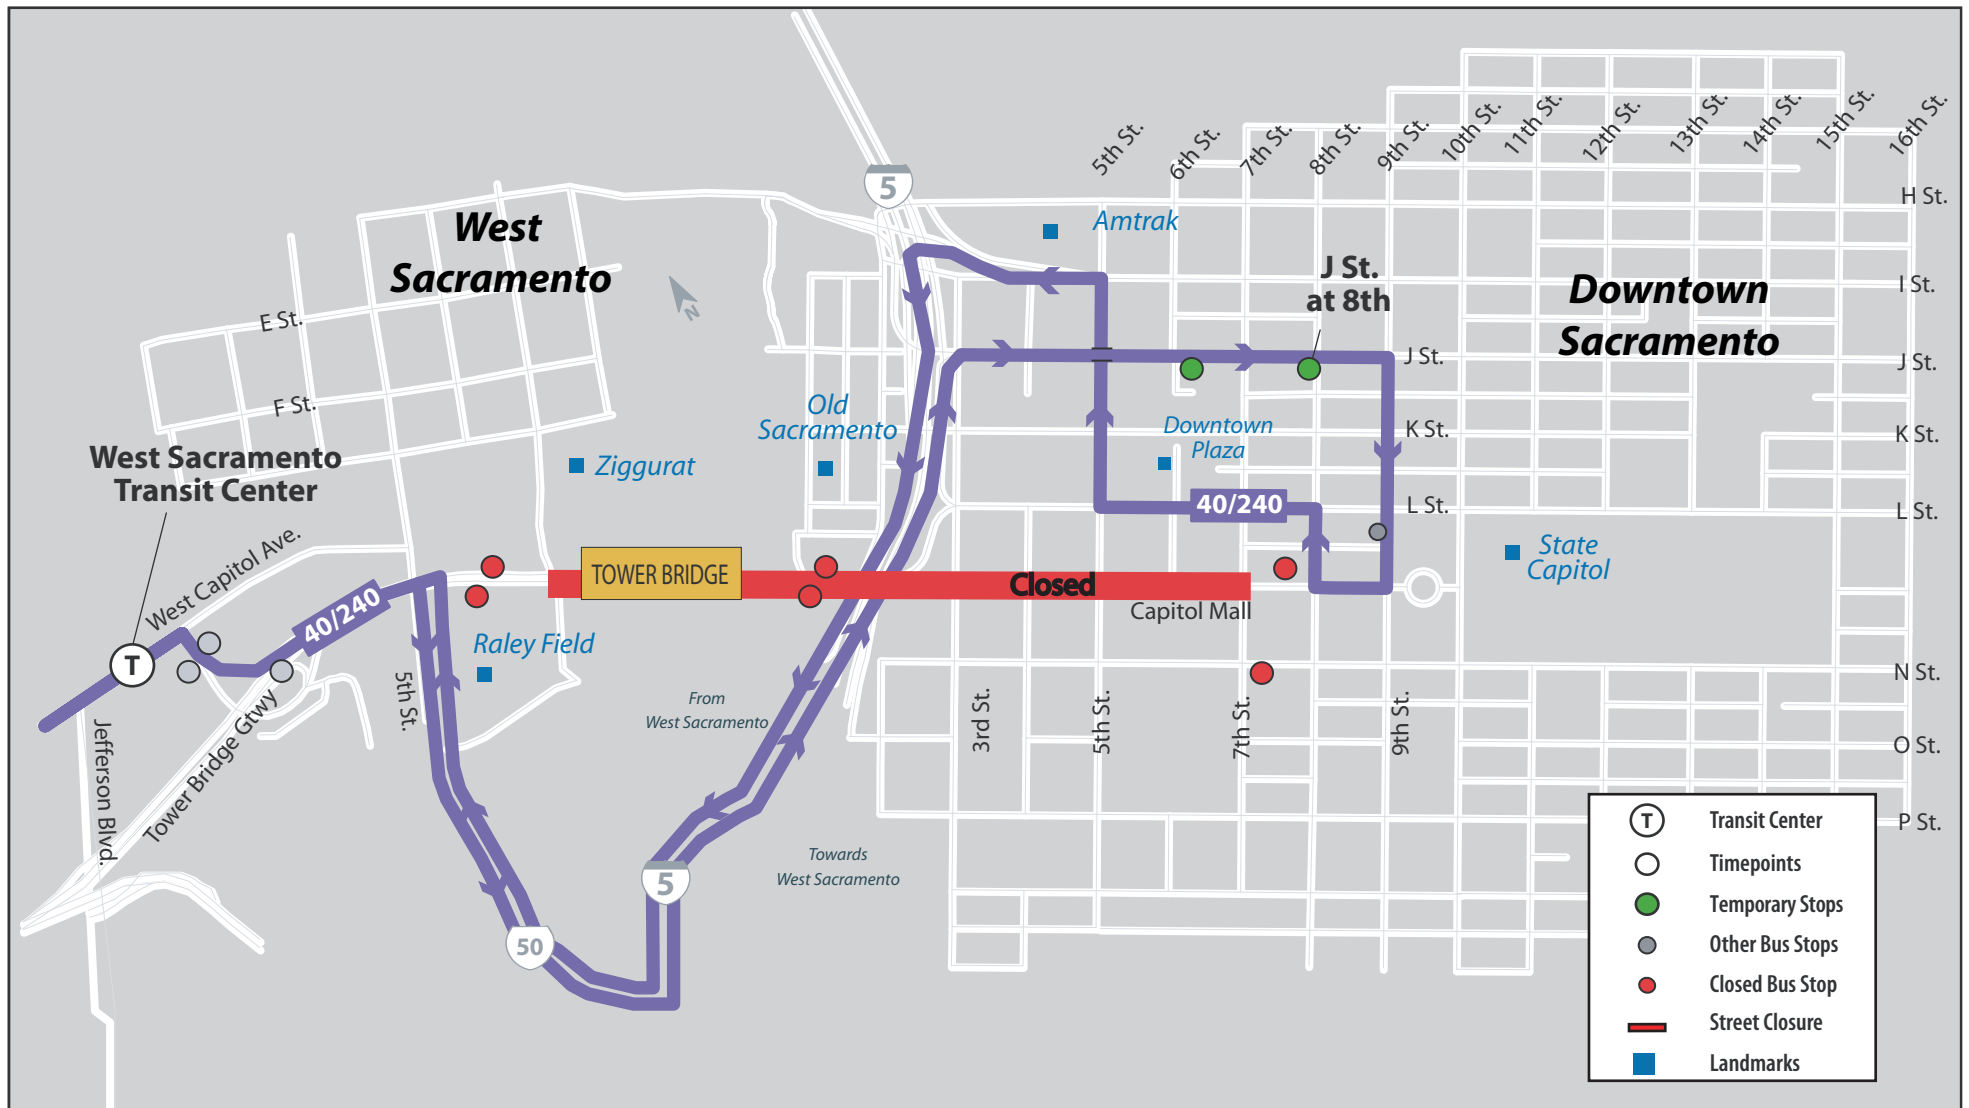

Credit Union SACTOWN Run

Sunday, April 8th 2018

Routes 240 & 40 | West Sacramento

IMPORTANT NOTICE

On **Sunday, April 8th 2017**, from 5:00 am till 2:00 pm, **Capitol Mall** and the **Tower Bridge** will be closed due to **Credit Union SACTOWN RUN**. Due to these closures, Yolobus Routes traveling through Downtown Sacramento will be rerouted only during the specified times. The affected bus routes include **Routes 42A/42B, 40, and 240**. Yolobus will resume normal service on **Sunday, April 8th 2018 after 2:00 pm**.

Yolo County Transportation District
350 Industrial Way
Woodland CA 95776
(530) 661-0816