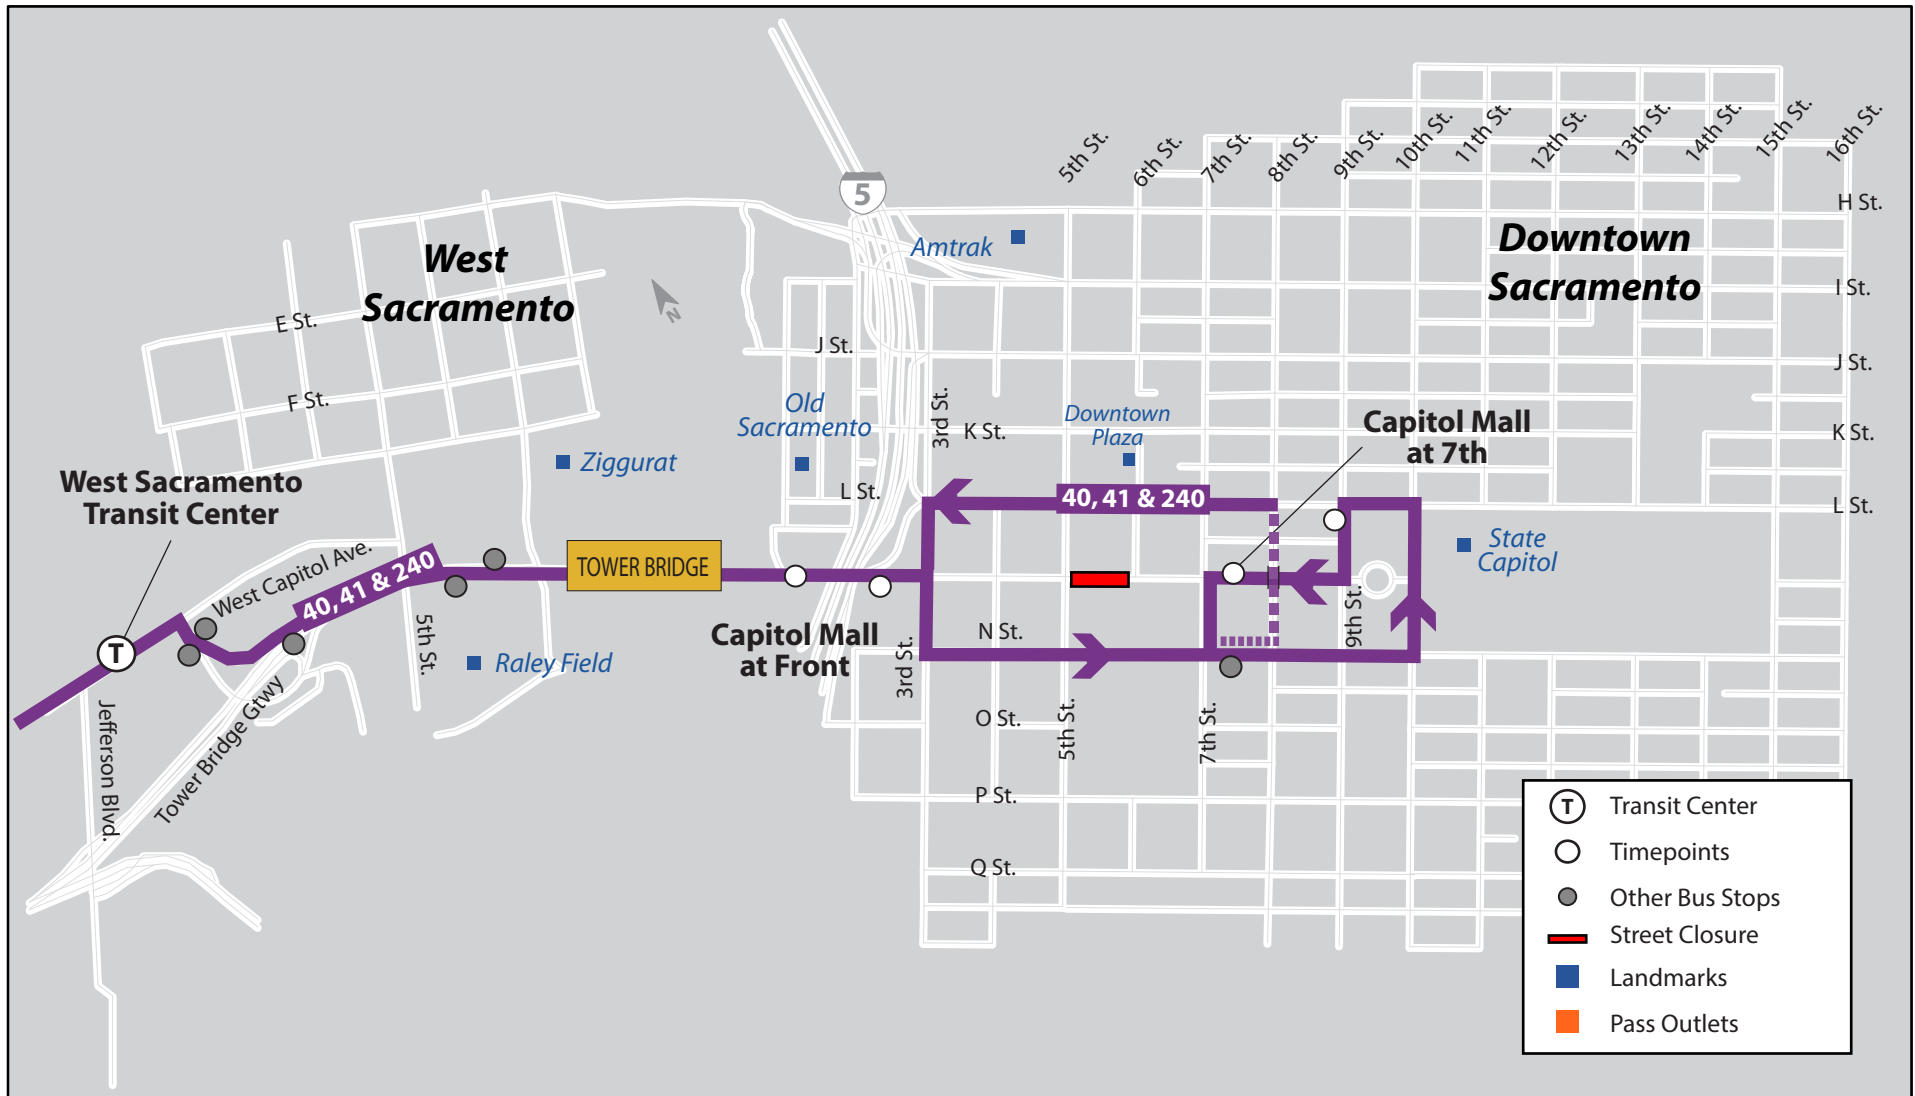

# National School Walkout Event 2018

Wednesday, March 14th 2018

## West Sacramento Routes 40, 41 & 240 | Downtown Sacramento

### IMPORTANT NOTICE

On **Wednesday, March 14th 2018**, from 9:00 am till 12:00 pm, **Capitol Mall** (between 5th and 6th Streets) will be closed due to the National School Walkout event. Due to these closures, Yolobus Routes traveling through Downtown Sacramento will be rerouted only during the specified times. The affected bus routes include **Routes 42A/42B, 40, 41 & 240**. Yolobus will resume normal service after 12:00 pm on **Wednesday, March 14th 2018**.