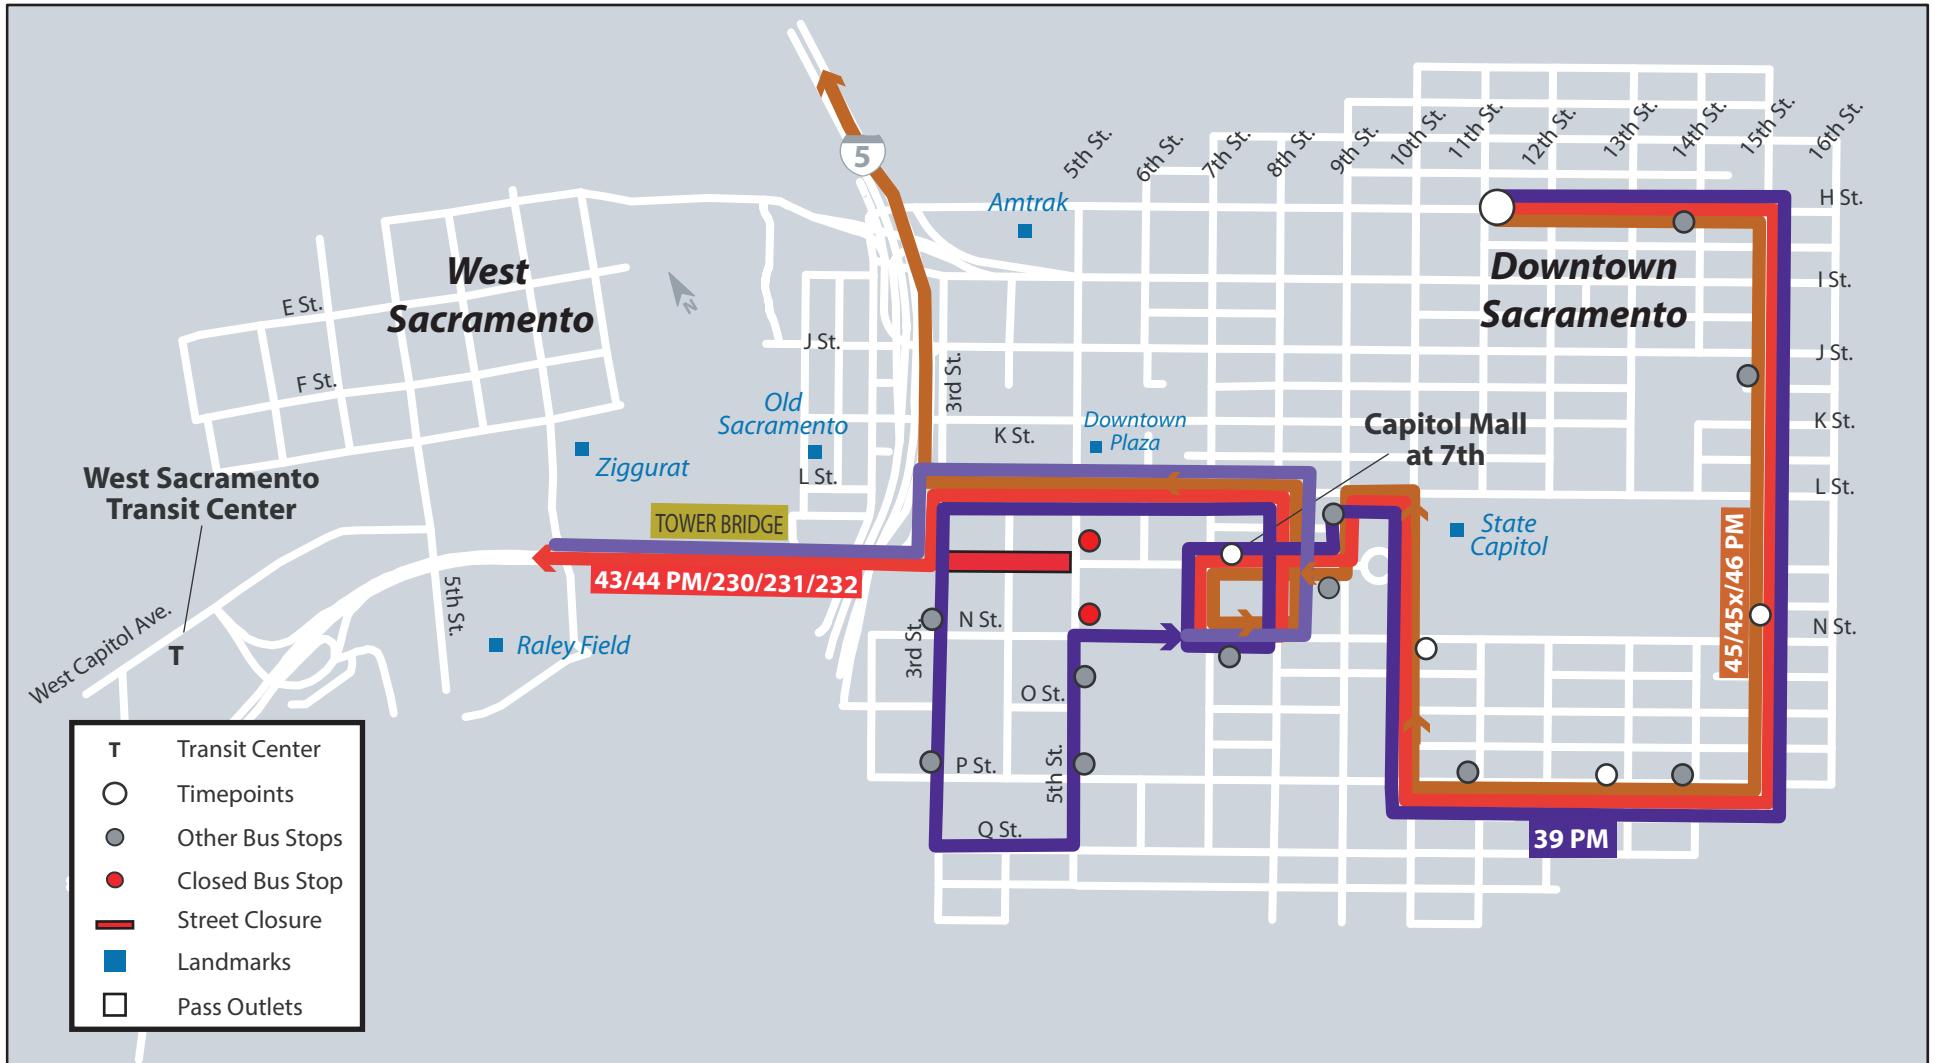

Farm-to-Fork Festival (Express)

Friday, September 22nd, 2017

Davis Express, Woodland & West Sacramento (PM) Express | Downtown Sacramento

IMPORTANT NOTICE: Afternoon Commute Only

On **Friday September 22nd, 2017 6:00 am till Saturday September 23rd, 2017 11:59 pm Capitol Mall (between 3rd and 7th)**, will be closed for the Farm-to-Fork Festival. Due to these closures, Yolobus Routes traveling through Downtown Sacramento will be rerouted during the specified times. The affected bus routes include **All Davis PM Express Routes** as well as **West Sac & Woodland Express Routes: 39, 45, 45x, and 46.**

Yolo County Transportation District

350 Industrial Way

Woodland, CA 95776

(530)-661-0816