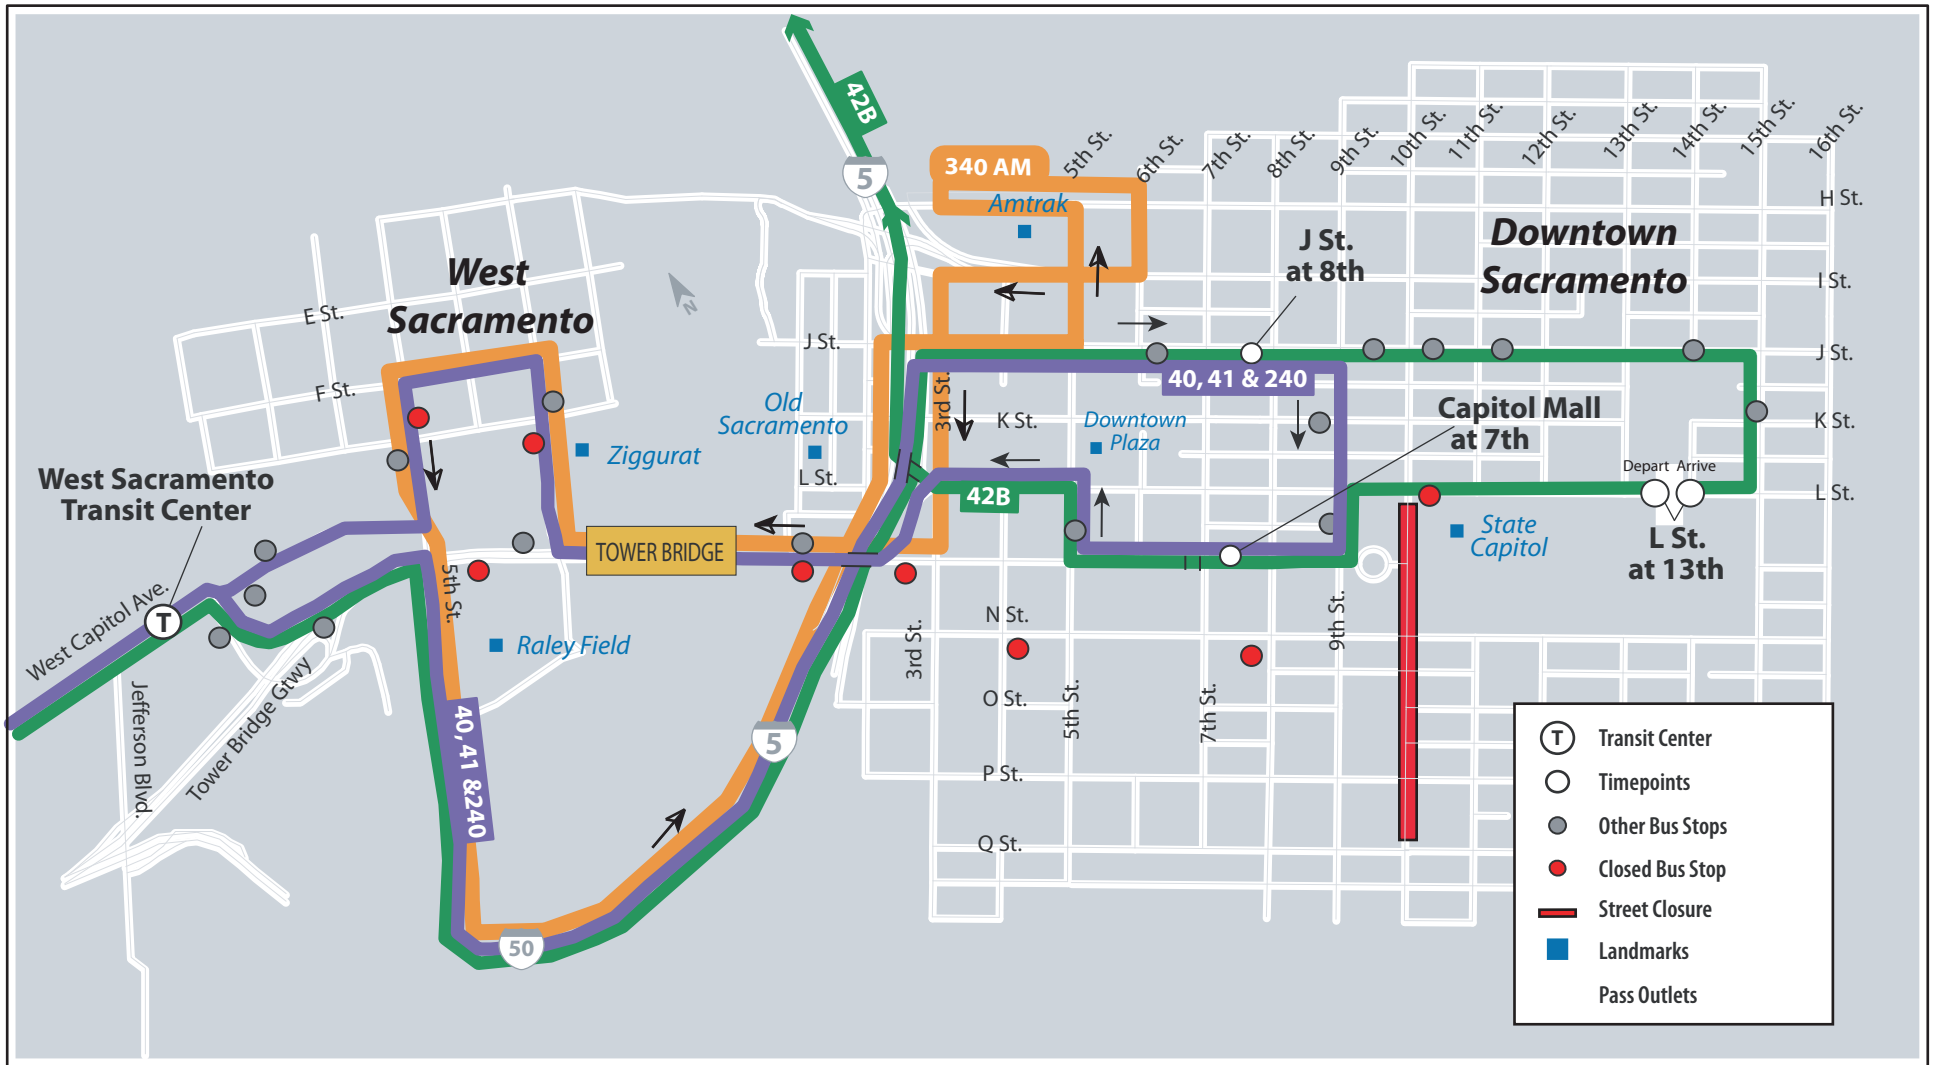

California Peace Officer Memorial Ceremony

Monday, May 8th 2017

Intercity Route 42B and Routes 40, 41 & 240 | Downtown Sacramento

IMPORTANT NOTICE

On **Monday May 8th, 2017 Capitol Mall (EB) & 10th St. between Q St. and L St.** from 6:30 am till 2:00 pm, will be closed for the California Peace Officer Memorial Ceremenony. Due to these closures, Yolobus Routes traveling through Downtown Sacramento will be rerouted during the specified times. The affected bus routes include **Routes 40, 41, 42, 340 and 240** . Yolobus will resume normal service after 2:00 pm.

Yolo County Transportation District

350 Industrial Way
Woodland, CA 95776
(530)-661-0816