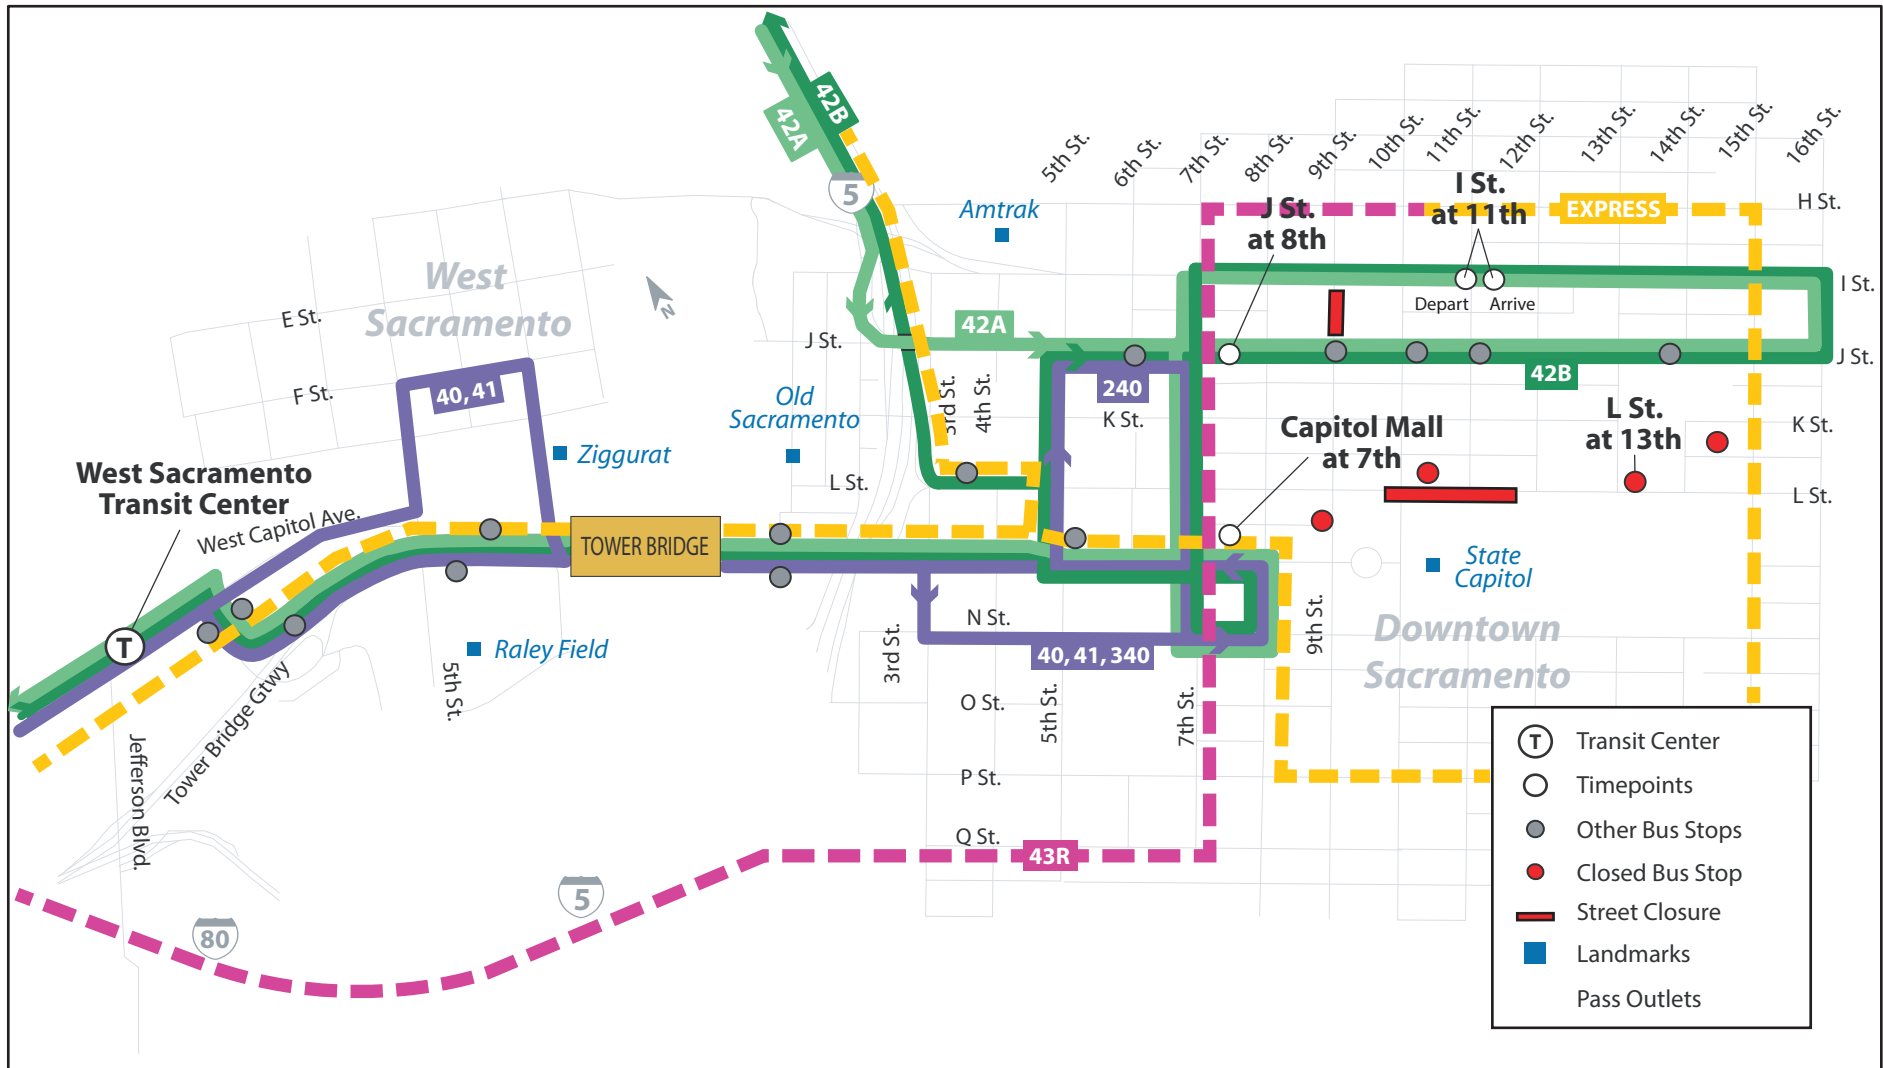

# AMGEN Tour of California

Friday, May 12th, 2017

## Intercity, West Sac, and Commuter Routes | Downtown Sacramento

### IMPORTANT NOTICE

On **Friday, May 12th, 2017** L St. and portions of 9th St. will be closed **4 P.M. to 9 P.M.** due to preparations for the **AMGEN Bike Tour**.

Due to these closures, Yolobus Routes will be rerouted during the specified time. The affected bus routes include:

**Routes 42A/B, 240, and all commuter routes. 40, 41 and 340 are unaffected.** Please board at Capitol Mall & 7th.

Yolo County Transportation District  
350 Industrial Way  
Woodland CA 95776  
(530) 661-0816