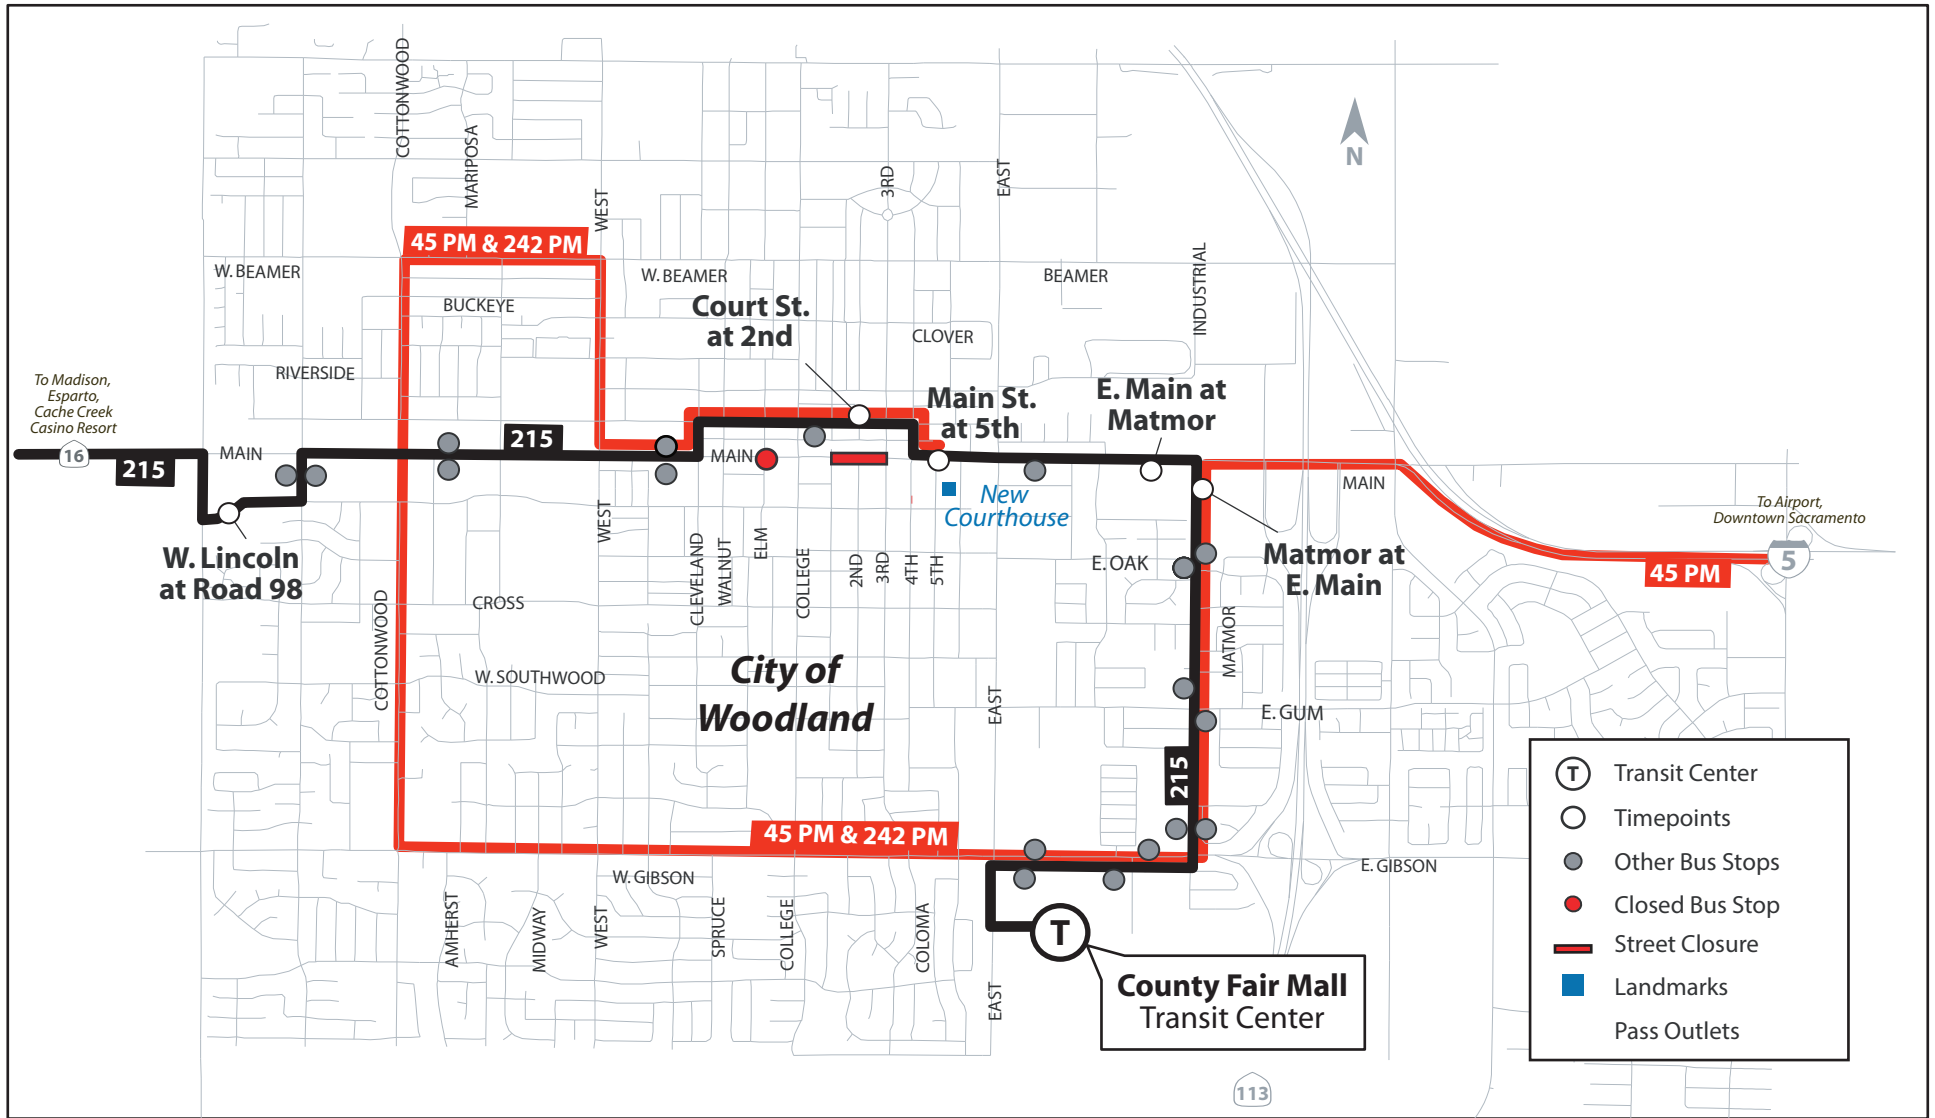

# Woodland's Movie's On Main 2017

Friday, October 6, 2017

## Route 215 Shuttle | Woodland

### IMPORTANT NOTICE

On Friday, October 6, 2017, from 3:00 pm until 10:30 pm, Main Street (between 1st and 3rd) will be closed due to Woodland's Movie's On Main. Due to this closure, Yolobus routes 215, 45PM, & 242 PM going through Main St. will be rerouted for the duration of the event.

Yolo County Transportation District  
350 Industrial Way  
Woodland CA 95776  
(530) 661-0816