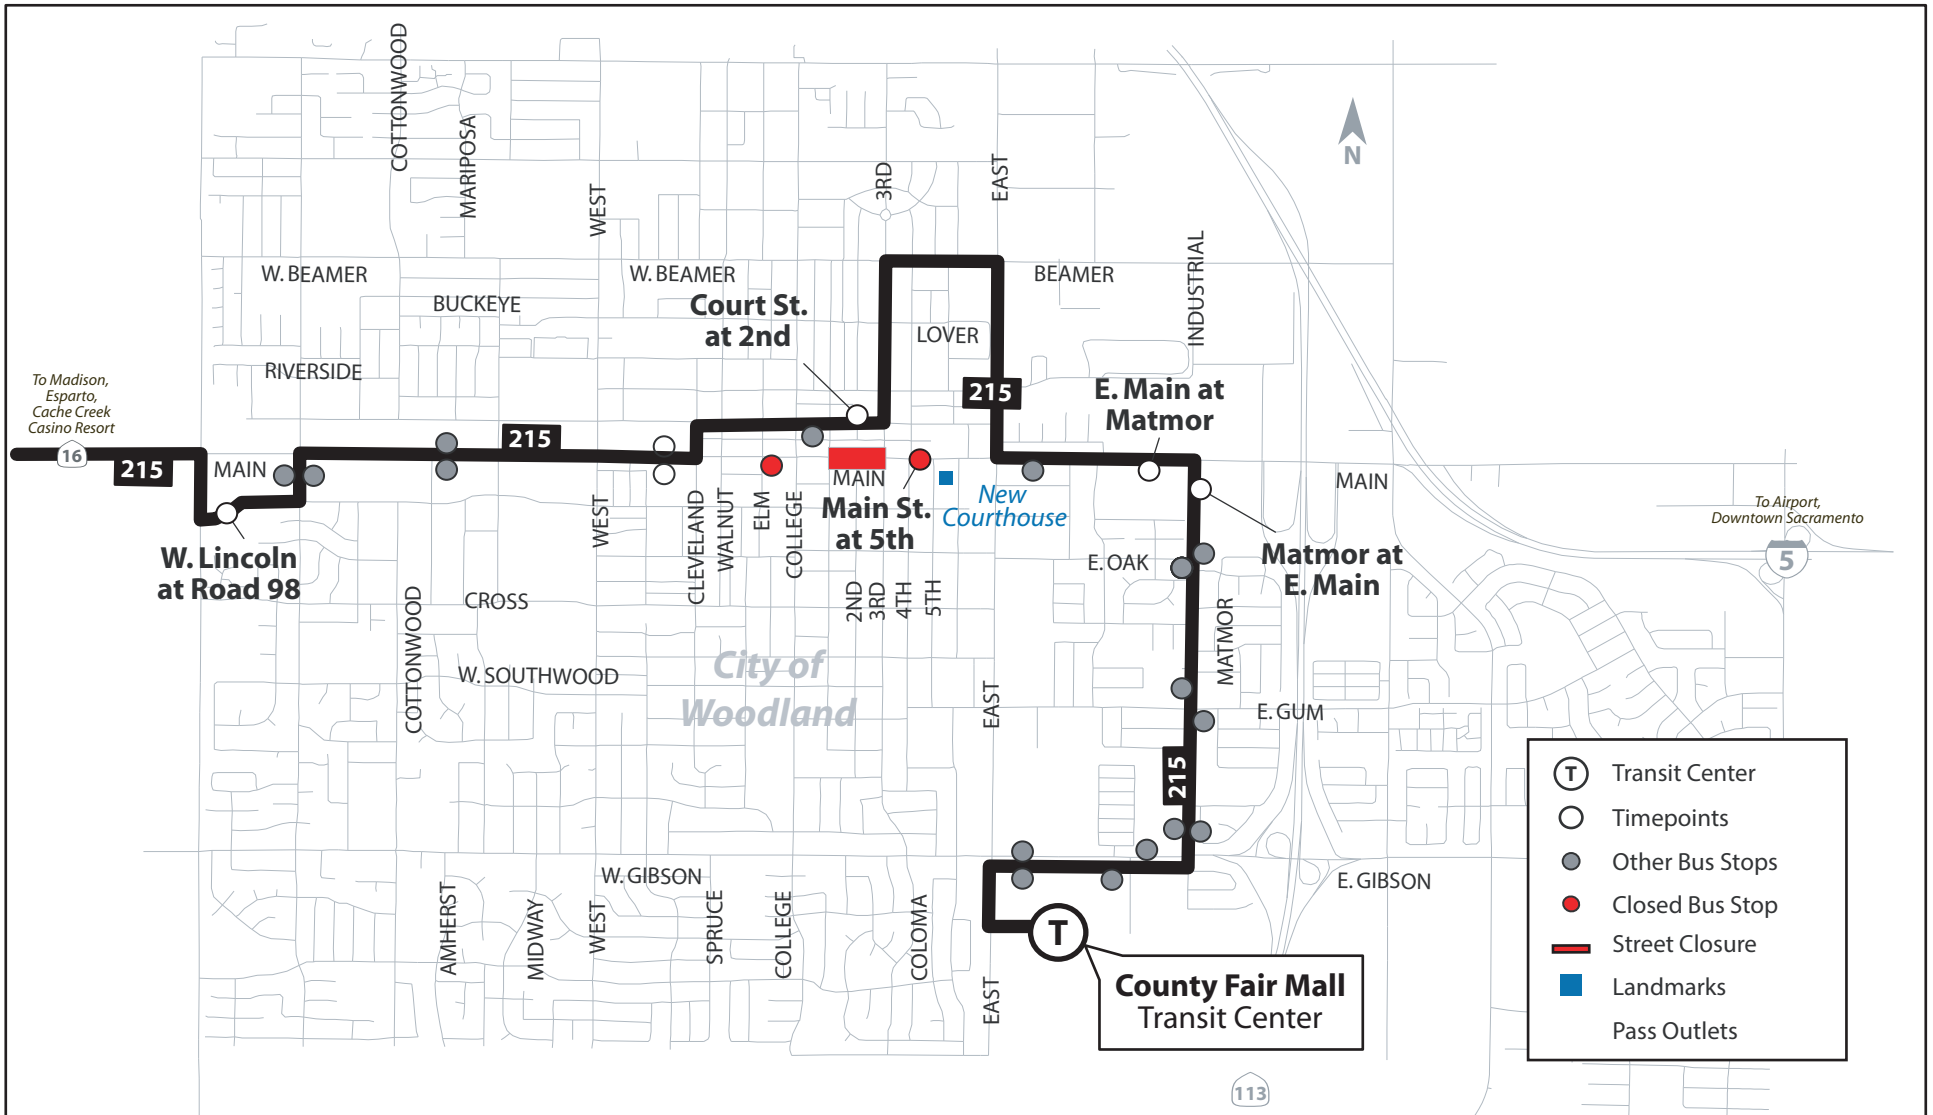

## Route 215 | Woodland

### IMPORTANT NOTICE

On **Saturday, July 1, 2017**, from **10:00 am until 6:00 pm**, **Main Street (between First and Third Streets)** will be closed due to the Fire Event. Due to these closures, Yolobus **Route 215** will not serve Main st. between First st. and Third st. Please use the stops along Court street to board the 215.

Yolo County Transportation District  
350 Industrial Way  
Woodland CA 95776  
(530) 661-0816