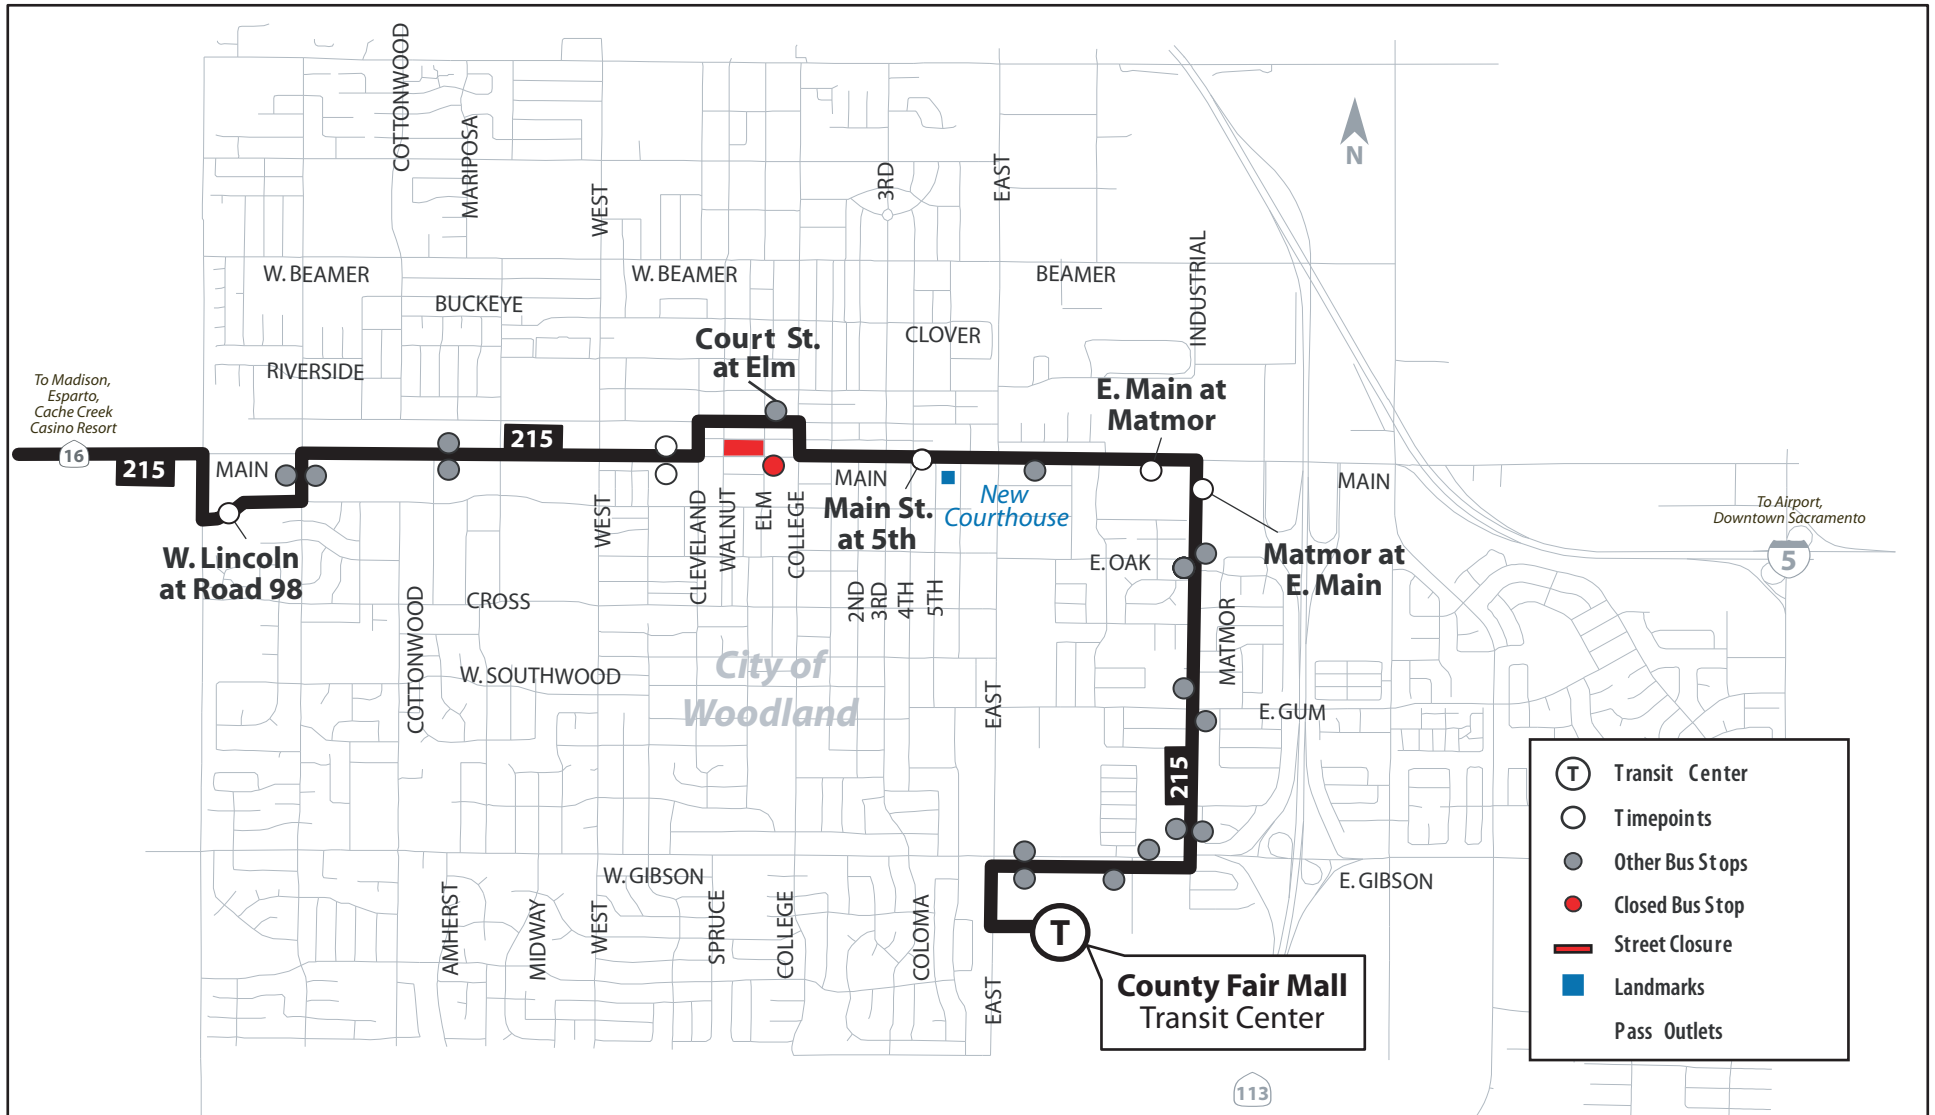

# State Theater Street Party

Wednesday, June 28, 2017

## Route 215 | Woodland

### IMPORTANT NOTICE

On **Wednesday, June 28, 2017**, from **4:30 pm til 10:30 pm** **Main Street (between Elm and Walnut Streets)** will be closed due to the State Theater Street Party. Due to these closures, Yolobus **Route 215** will not Drop off at Main st. between Elm st. and Walnut st. Drop offs will instead occur at Court st. and Elm st.